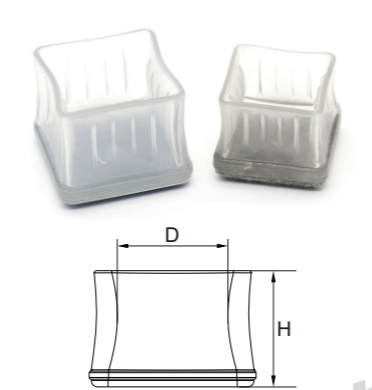

Part No.	Round Tube	Square Tube	H	Colour
HPT-S1013	Dia. 10-13mm	8x8~11x11mm	17mm	☒
HPT-S1418	Dia. 14-18mm	12x12~15x15mm	22mm	☒
HPT-S1924	Dia. 19-24mm	16x16~20x20mm	30mm	☒
HPT-S2530	Dia. 25-30mm	21x21~25x25mm	34mm	☒
HPT-S3137	Dia. 31-37mm	26x26~31x31mm	40mm	☒
HPT-S3845	Dia. 38-45mm	32x32~37x37mm	49mm	☒

Leg Tips Series

Part No.	Round Tube	Square Tube	H	Colour
HQR-F1924	Dia.19-24mm	16x16~20x20mm	30mm	⊗
HQR-F3137	Dia.31-37mm	26x26~31x31mm	40mm	⊗
HQR-F3845	Dia.38-45mm	32x32~37x37mm	49mm	⊗

Part No.	Specification	H	Colour
HQR-FN1316	13x38~16x45mm	32mm	⊗
HQR-FN1621	16x52~21x60mm	32mm	⊗

Part No.	Specification	H	Colour
HPT-FN1518	15x15~18x18mm	20mm	⊗
HPT-FN1923	19x19~23x23mm	23mm	⊗
HPT-FN2429	24x24~29x29mm	27mm	⊗
HPT-FN3035	30x30~35x35mm	33mm	⊗
HPT-FN3642	36x36~42x42mm	36mm	⊗
HPT-FN4351	43x43~51x51mm	39mm	⊗
HPT-FN5158	51x51~58x58mm	42mm	⊗

Part No.	Specification	H	Colour
HPT-F1518	15x15~18x18mm	20mm	⊗
HPT-F1923	19x19~23x23mm	23mm	⊗
HPT-F2429	24x24~29x29mm	27mm	⊗
HPT-F3035	30x30~35x35mm	33mm	⊗
HPT-F3642	36x36~42x42mm	36mm	⊗
HPT-F4351	43x43~51x51mm	39mm	⊗
HPT-F5158	51x51~58x58mm	42mm	⊗