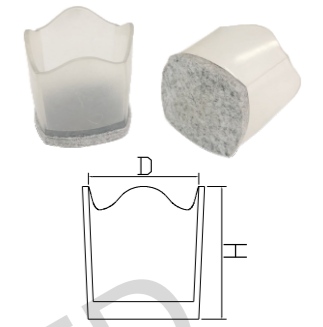

Part No.	D	H	Colour
151270	1/2"	38mm	☒
151905	3/4"	38mm	☒
152540	1"	38mm	☒
153175	1-1/4"	38mm	☒
153810	1-1/2"	38mm	☒