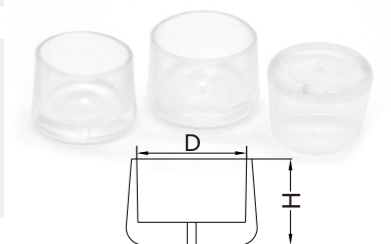

Part No.	Dia.	H	Colour
150300	8mm	14.4mm	● ○
150301	10mm	15.5mm	● ○
150302	12mm	21.2mm	● ○
150303	16mm	21.3mm	● ○
150304	20mm	25.3mm	● ○
150305	21mm	31.1mm	● ○
150306	25mm	30.5mm	● ○
150307	30mm	29mm	● ○
150308	35mm	32.7mm	● ○
150309	38mm	32.7mm	● ○
150310	40mm	32.5mm	● ○
150311	42mm	32.5mm	● ○
150312	50mm	34mm	● ○
150313	60mm	35.7mm	● ○

Part No.	Specification(LxW)	H	Colour
153015	30x15mm	22.8mm	○
153820	38x20mm	24mm	○

Part No.	Dia.	H	Colour
150100	10mm	13.8mm	○ ○ ● ●
150101	12mm	16.3mm	○ ○ ● ●
150102	14mm	18mm	○ ○ ● ●
150103	16mm	19.5mm	○ ○ ● ●
150104	18mm	22mm	○ ○ ● ●
150111	19mm	22mm	○ ○ ● ●
150105	20mm	22mm	○ ○ ● ●
150106	22mm	24.5mm	○ ○ ● ●
150107	25mm	27mm	○ ○ ● ●
150108	28mm	28.5mm	○ ○ ● ●
150109	30mm	32mm	○ ○ ● ●
150110	32mm	34mm	○ ○ ● ●

Part No.	Dia.	H	Colour
150070	12mm	19mm	○
150071	16mm	19mm	○
150072	18mm	19mm	○
150073	20mm	19mm	○
150074	22mm	19mm	○
150075	25mm	19mm	○
150076	28mm	19mm	○
150077	32mm	19mm	○
150078	38mm	19mm	○

Part No.	Dia.	H	Colour
150500	22mm	20mm	○
150501	25mm	20mm	○