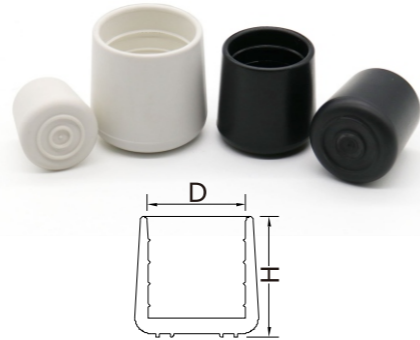

Part No.	Dia.	H	Colour
150090	Dia.12~14mm	19mm	● ⊗ ●
150091	Dia.16~18mm	22mm	● ⊗ ●
150092	Dia.18~20mm	24mm	● ⊗ ●
150093	Dia.20~22mm	26mm	● ⊗ ●
150094	Dia.22~24mm	27mm	● ⊗ ●
150095	Dia.25~27mm	30mm	● ⊗ ●
150096	Dia.28~30mm	32mm	● ⊗ ●

Part No.	D	H	Colour
HPT-F1200	Dia.12~14mm	12mm	⊗ ● ●
HPT-F1600	Dia.16~18mm	16mm	⊗ ● ●
HPT-F1800	Dia.18~20mm	18mm	⊗ ● ●
HPT-F1900	Dia.20~22mm	21mm	⊗ ● ●
HPT-F2200	Dia.22~24mm	22mm	⊗ ● ●
HPT-F2500	Dia.25~27mm	25mm	⊗ ● ●
HPT-F2800	Dia.28~30mm	25mm	⊗ ● ●

Part No.	Specification	D1	D2	H	Colour
HPT-F2225	Dia.22-25mm	20mm	25mm	10.5mm	● ● ●
HPT-F2529	Dia.25-29mm	23mm	29mm	10.5mm	● ● ●
HPT-F3438	Dia.34-38mm	32mm	38mm	10.5mm	● ● ●
HPT-F4549	Dia.45-49mm	42.5mm	49mm	12.7mm	● ● ●

Part No.	Specification	D1	D2	H	Colour
152025	Dia.22-25mm	20mm	25mm	10.5mm	● ●
152329	Dia.27-32mm	23mm	29mm	10.5mm	● ●
153238	Dia.35-40mm	32mm	38mm	10.5mm	● ●
154349	Dia.47-52mm	42.5mm	49mm	12.7mm	● ●

2 Regular Plastic Leg Tips 常规塑料脚套