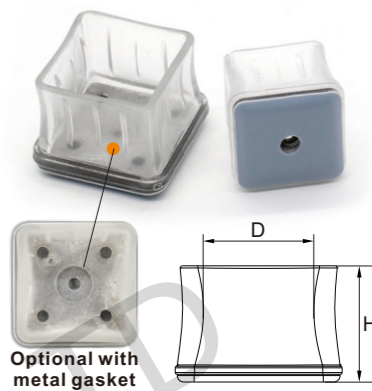

Part No.	Specification	H	Colour
HPT-S1518	15x15~18x18mm	20mm	⊗
HPT-S1923	19x19~23x23mm	23mm	⊗
HPT-S2429	24x24~29x29mm	27mm	⊗
HPT-S3035	30x30~35x35mm	33mm	⊗
HPT-S3642	36x36~42x42mm	36mm	⊗
HPT-S4351	43x43~51x51mm	39mm	⊗
HPT-S5158	51x51~58x58mm	42mm	⊗