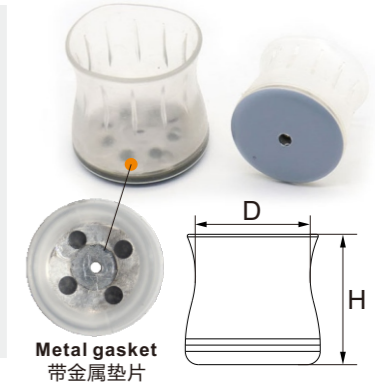

Part No.	Round Tube	Square Tube	H	Colour
HPT-S1013	Dia. 10-13mm	8x8~11x11mm	17mm	☒
HPT-S1418	Dia. 14-18mm	12x12~15x15mm	22mm	☒
HPT-S1924	Dia. 19-24mm	16x16~20x20mm	30mm	☒
HPT-S2530	Dia. 25-30mm	21x21~25x25mm	34mm	☒
HPT-S3137	Dia. 31-37mm	26x26~31x31mm	40mm	☒
HPT-S3845	Dia. 38-45mm	32x32~37x37mm	49mm	☒