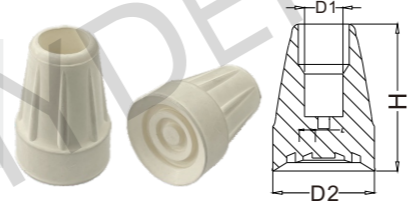

Part No.	D1	D2	H	Colour
154564	16.8mm	45mm	64mm	● ○