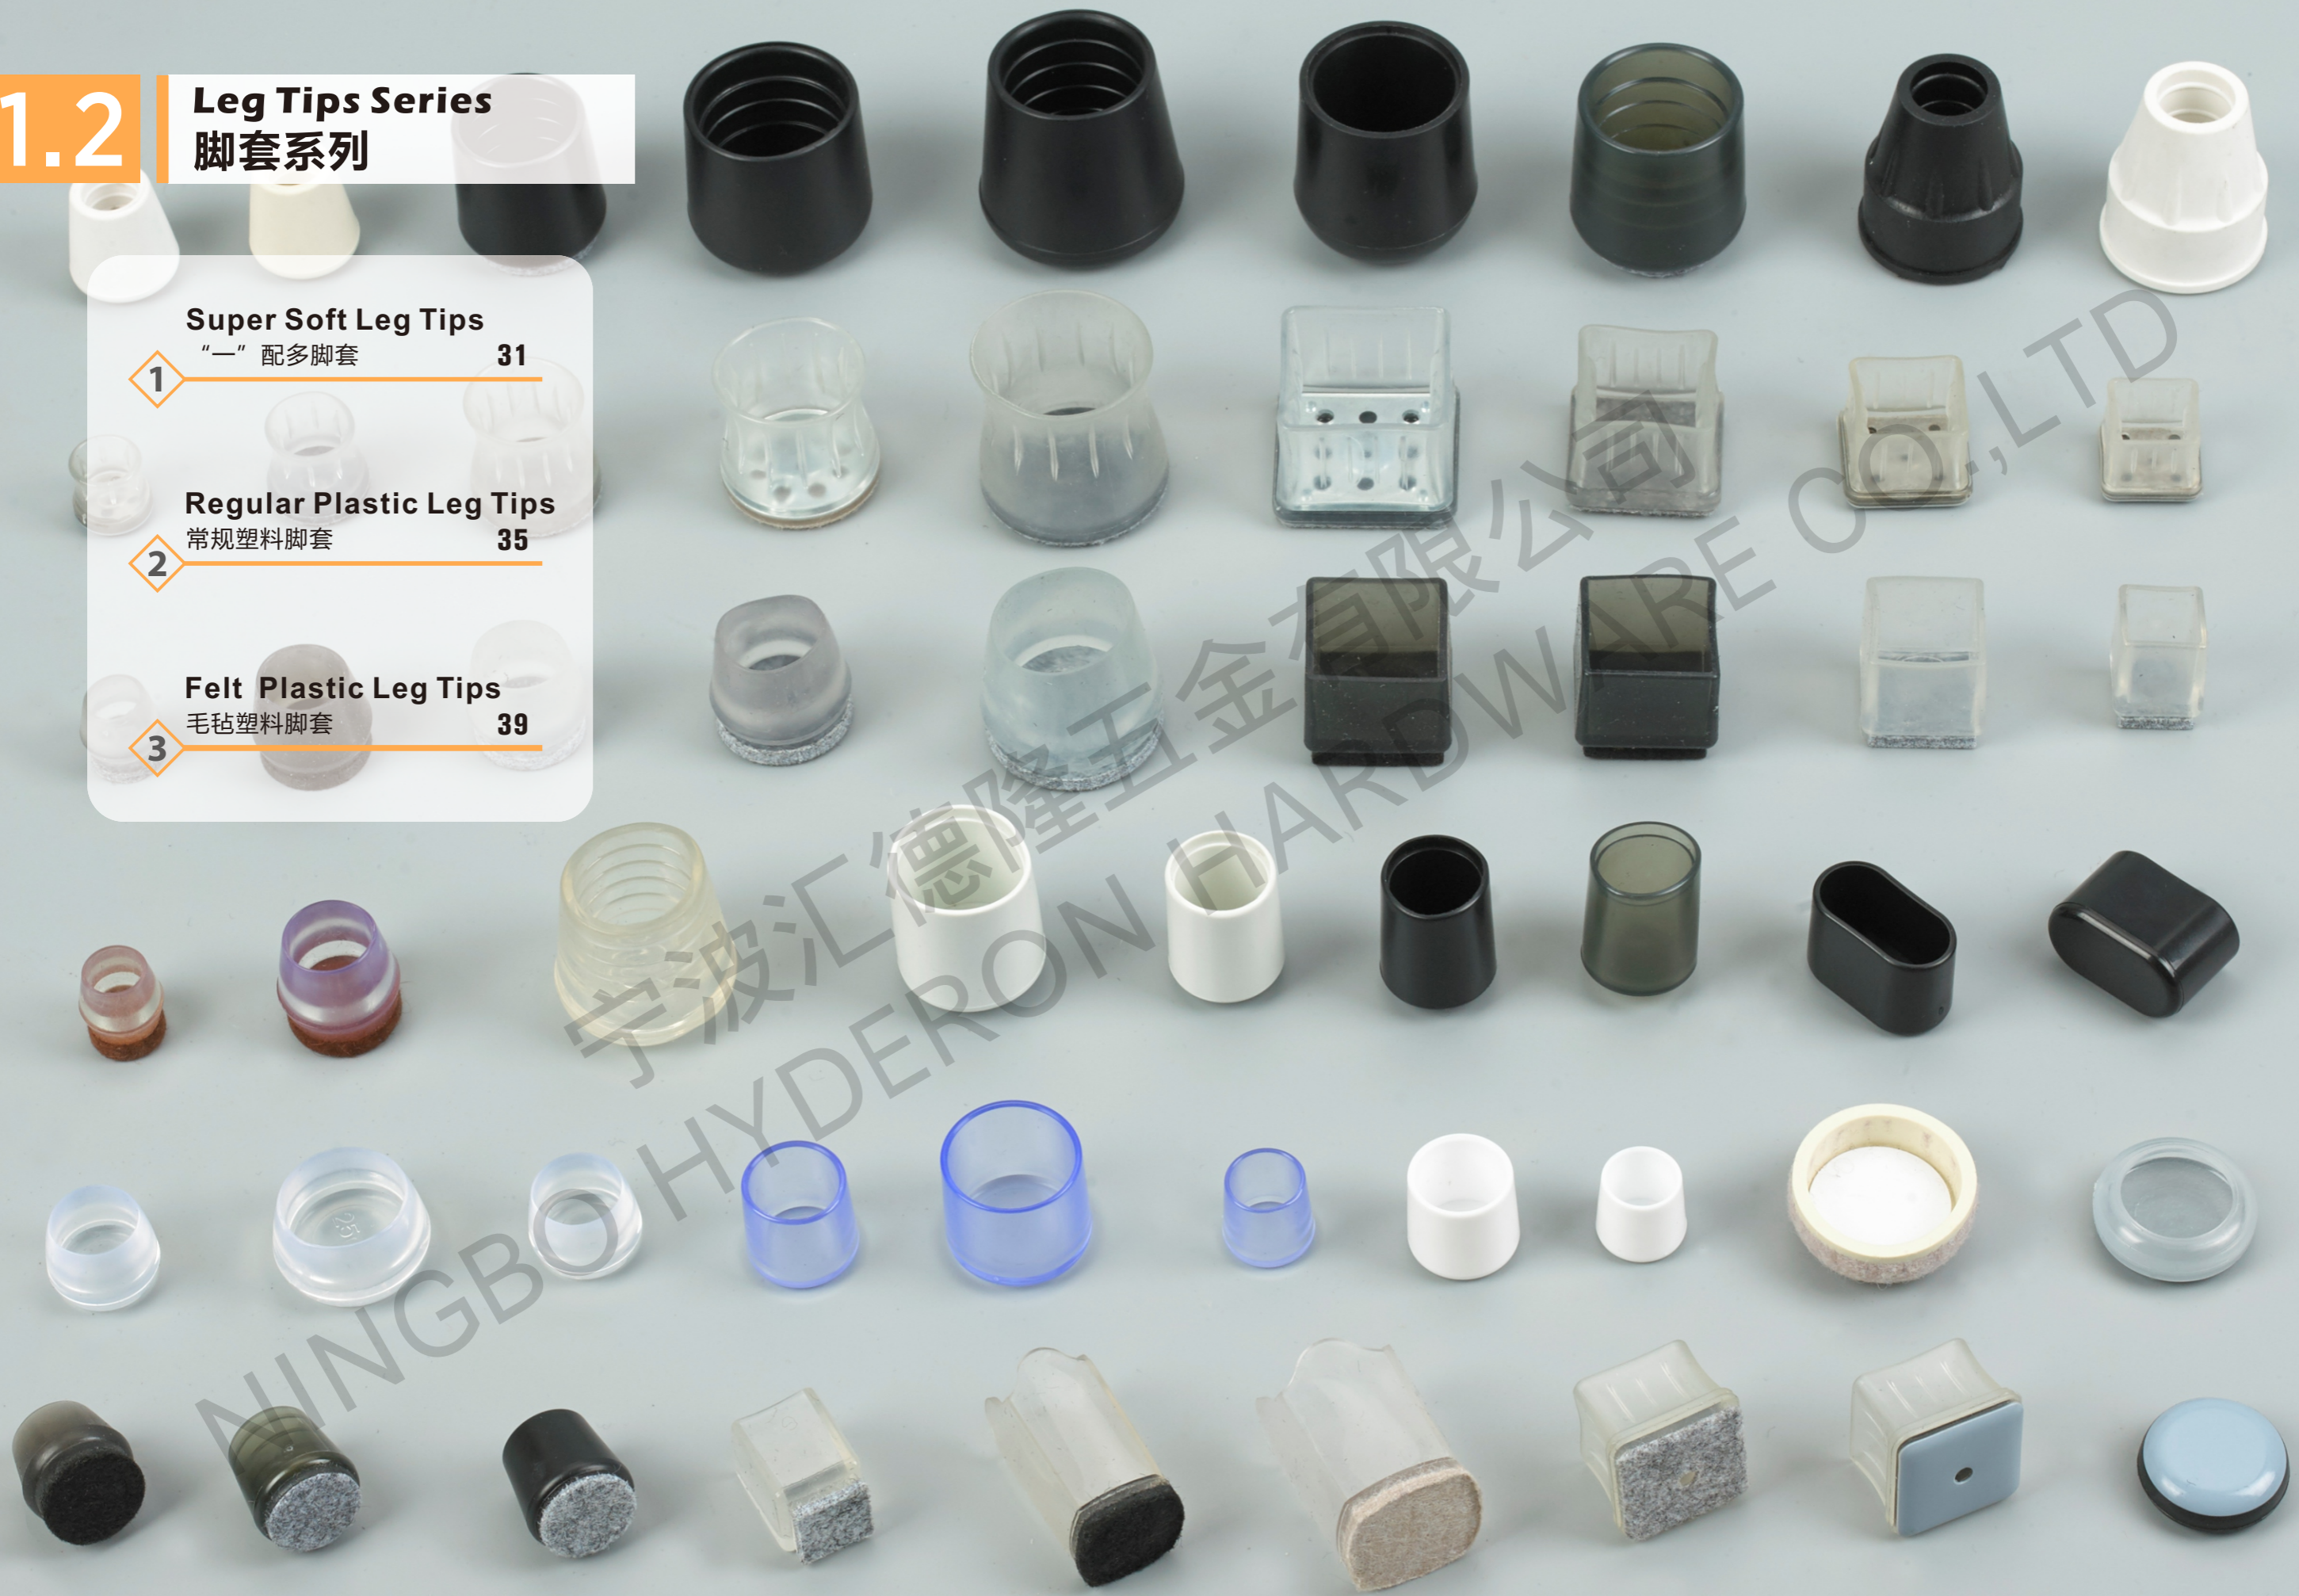

35

2

Felt Plastic Leg Tips

毛毡塑料脚套

39

3

Super Soft Leg Tips “一”配多脚套

Patent Product
专利产品

Optional Base
底部可选

Optional with metal gasket,
Suitable for steel tube legs
可选带金属垫片, 适用于钢管腿

1 Super Soft Leg Tips “一”配多脚套

Part No.	Round Tube	Square Tube	H	Colour
HPT-FN1013	Dia. 10-13mm	8x8~11x11mm	17mm	☒
HPT-FN1418	Dia. 14-18mm	12x12~15x15mm	22mm	☒
HPT-FN1924	Dia. 19-24mm	16x16~20x20mm	30mm	☒
HPT-FN2530	Dia. 25-30mm	21x21~25x25mm	34mm	☒
HPT-FN3137	Dia. 31-37mm	26x26~31x31mm	40mm	☒
HPT-FN3845	Dia. 38-45mm	32x32~37x37mm	49mm	☒

Part No.	Round Tube	Square Tube	H	Colour
HPT-F1013	Dia. 10-13mm	8x8~11x11mm	17mm	☒
HPT-F1418	Dia. 14-18mm	12x12~15x15mm	22mm	☒
HPT-F1924	Dia. 19-24mm	16x16~20x20mm	30mm	☒
HPT-F2530	Dia. 25-30mm	21x21~25x25mm	34mm	☒
HPT-F3137	Dia. 31-37mm	26x26~31x31mm	40mm	☒
HPT-F3845	Dia. 38-45mm	32x32~37x37mm	49mm	☒

Leg Tips Series

Part No.	Round Tube	Square Tube	H	Colour
HQR-F1924	Dia.19-24mm	16x16~20x20mm	30mm	⊗
HQR-F3137	Dia.31-37mm	26x26~31x31mm	40mm	⊗
HQR-F3845	Dia.38-45mm	32x32~37x37mm	49mm	⊗

Part No.	Specification	H	Colour
HQR-FN1316	13x38~16x45mm	32mm	⊗
HQR-FN1621	16x52~21x60mm	32mm	⊗