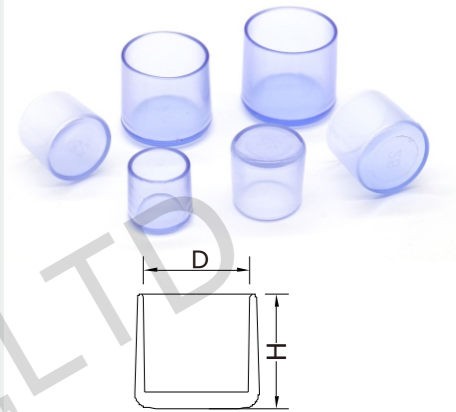

Part No.	Specification	D1	D2	H	Colour
152025	Dia.22-25mm	20mm	25mm	10.5mm	● ●
152329	Dia.27-32mm	23mm	29mm	10.5mm	● ●
153238	Dia.35-40mm	32mm	38mm	10.5mm	● ●
154349	Dia.47-52mm	42.5mm	49mm	12.7mm	● ●

2 Regular Plastic Leg Tips 常规塑料脚套

Part No.	Dia.	H	Colour
150200	10mm	19.3mm	○ ● ●
150201	12mm	20.3mm	○ ● ●
150202	14mm	21.3mm	○ ● ●
150203	16mm	26.5mm	○ ● ●
150204	18mm	29mm	○ ● ●
150205	20mm	30.5mm	○ ● ●
150206	22mm	32mm	○ ● ●
150207	25mm	34.5mm	○ ● ●
150208	28mm	36mm	○ ● ●
150209	30mm	40mm	○ ● ●
150210	32mm	40mm	○ ● ●

Part No.	Dia.	H	Colour
150300	8mm	14.4mm	● ○
150301	10mm	15.5mm	● ○
150302	12mm	21.2mm	● ○
150303	16mm	21.3mm	● ○
150304	20mm	25.3mm	● ○
150305	21mm	31.1mm	● ○
150306	25mm	30.5mm	● ○
150307	30mm	29mm	● ○
150308	35mm	32.7mm	● ○
150309	38mm	32.7mm	● ○
150310	40mm	32.5mm	● ○
150311	42mm	32.5mm	● ○
150312	50mm	34mm	● ○
150313	60mm	35.7mm	● ○

Part No.	Specification(LxW)	H	Colour
153015	30x15mm	22.8mm	○
153820	38x20mm	24mm	○

Part No.	Dia.	H	Colour
150100	10mm	13.8mm	○ ○ ● ●
150101	12mm	16.3mm	○ ○ ● ●
150102	14mm	18mm	○ ○ ● ●
150103	16mm	19.5mm	○ ○ ● ●
150104	18mm	22mm	○ ○ ● ●
150111	19mm	22mm	○ ○ ● ●
150105	20mm	22mm	○ ○ ● ●
150106	22mm	24.5mm	○ ○ ● ●
150107	25mm	27mm	○ ○ ● ●
150108	28mm	28.5mm	○ ○ ● ●
150109	30mm	32mm	○ ○ ● ●
150110	32mm	34mm	○ ○ ● ●