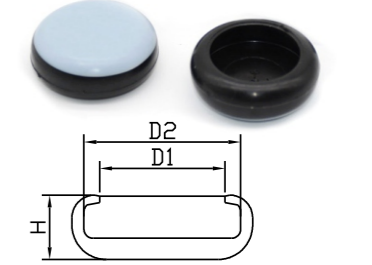

Part No.	Specification	H	Colour
HPT-SN1518	15x15~18x18mm	20mm	⊗
HPT-SN1923	19x19~23x23mm	23mm	⊗
HPT-SN2429	24x24~29x29mm	27mm	⊗
HPT-SN3035	30x30~35x35mm	33mm	⊗
HPT-SN3642	36x36~42x42mm	36mm	⊗
HPT-SN4351	43x43~51x51mm	39mm	⊗
HPT-SN5158	51x51~58x58mm	42mm	⊗

Part No.	Specification	H	Colour
HPT-S1518	15x15~18x18mm	20mm	⊗
HPT-S1923	19x19~23x23mm	23mm	⊗
HPT-S2429	24x24~29x29mm	27mm	⊗
HPT-S3035	30x30~35x35mm	33mm	⊗
HPT-S3642	36x36~42x42mm	36mm	⊗
HPT-S4351	43x43~51x51mm	39mm	⊗
HPT-S5158	51x51~58x58mm	42mm	⊗

Part No.	Dia.	H	Colour
150090	Dia.12~14mm	19mm	● ⊗ ●
150091	Dia.16~18mm	22mm	● ⊗ ●
150092	Dia.18~20mm	24mm	● ⊗ ●
150093	Dia.20~22mm	26mm	● ⊗ ●
150094	Dia.22~24mm	27mm	● ⊗ ●
150095	Dia.25~27mm	30mm	● ⊗ ●
150096	Dia.28~30mm	32mm	● ⊗ ●

Part No.	Specification	D1	D2	H	Colour
HPT-F2225	Dia.22-25mm	20mm	25mm	10.5mm	● ● ●
HPT-F2529	Dia.25-29mm	23mm	29mm	10.5mm	● ● ●
HPT-F3438	Dia.34-38mm	32mm	38mm	10.5mm	● ● ●
HPT-F4549	Dia.45-49mm	42.5mm	49mm	12.7mm	● ● ●