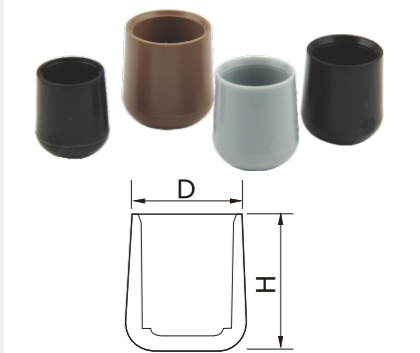

Part No.	Dia.	H	Colour
150400	1/8"	0.427"	○ ●
150401	1/4"	0.315"	○ ●
150402	1/2"	0.508"	○ ●
150403	5/8"	0.614"	○ ●
150404	3/4"	0.756"	○ ●
150405	7/8"	0.685"	○ ●
150406	1"	0.697"	○ ●
150407	1-1/8"	0.807"	○ ●
150408	1-1/4"	0.799"	○ ●

Part No.	Dia.	H	Colour
150010	1/2"	1.18"	○ ● ● ●
150011	5/8"	1.26"	○ ● ● ●
150012	3/4"	1.26"	○ ● ● ●
150013	7/8"	1.28"	○ ● ● ●
150014	1"	1.42"	○ ● ● ●
150015	1-1/8"	1.57"	○ ● ● ●

Part No.	D1	D2	H	Colour
243537	16.8mm	37mm	44mm	● ○

Part No.	D1	D2	H	Colour
154564	16.8mm	45mm	64mm	● ○

Part No.	Dia.	H	Colour
150020	1/2"	1.06"	○ ● ●
150021	5/8"	1.18"	○ ● ●
150022	3/4"	1.18"	○ ● ●
150023	7/8"	1.38"	○ ● ●
150024	1"	1.57"	○ ● ●
150025	1-1/8"	1.57"	○ ● ●
150026	1-1/4"	1.57"	○ ● ●
150027	1-1/2"	1.91"	○ ● ●

Part No.	Dia.	H	Colour
150080	1/2"	0.92"	○ ● ●
150081	5/8"	1.04"	○ ● ●
150082	3/4"	1.17"	○ ● ●
150083	7/8"	1.28"	○ ● ●
150084	1"	1.39"	○ ● ●
150085	1-1/8"	1.60"	○ ● ●
150086	1-1/4"	1.78"	○ ● ●

Leg Tips Series