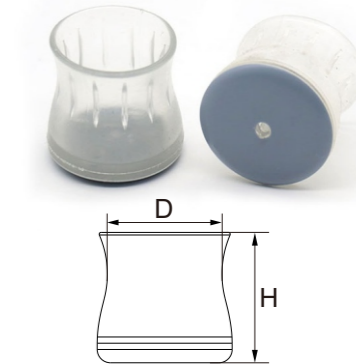

Part No.	Round Tube	Square Tube	H	Colour
HPT-SN1013	Dia. 10-13mm	8x8~11x11mm	17mm	☒
HPT-SN1418	Dia. 14-18mm	12x12~15x15mm	22mm	☒
HPT-SN1924	Dia. 19-24mm	16x16~20x20mm	30mm	☒
HPT-SN2530	Dia. 25-30mm	21x21~25x25mm	34mm	☒
HPT-SN3137	Dia. 31-37mm	26x26~31x31mm	40mm	☒
HPT-SN3845	Dia. 38-45mm	32x32~37x37mm	49mm	☒