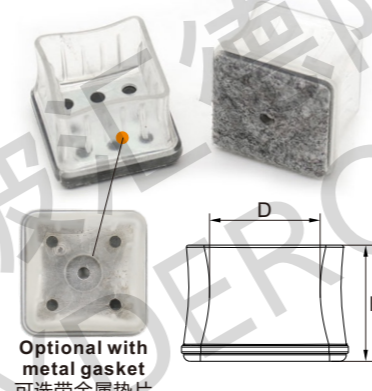

Part No.	Specification	H	Colour
HPT-F1518	15x15~18x18mm	20mm	⊗
HPT-F1923	19x19~23x23mm	23mm	⊗
HPT-F2429	24x24~29x29mm	27mm	⊗
HPT-F3035	30x30~35x35mm	33mm	⊗
HPT-F3642	36x36~42x42mm	36mm	⊗
HPT-F4351	43x43~51x51mm	39mm	⊗
HPT-F5158	51x51~58x58mm	42mm	⊗