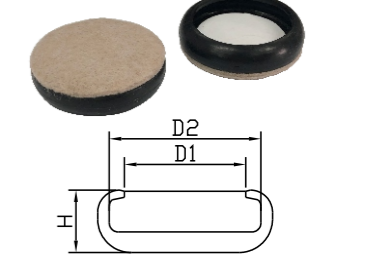

Part No.	Specification	D1	D2	H	Colour
152025	Dia.22-25mm	20mm	25mm	10.5mm	● ●
152329	Dia.27-32mm	23mm	29mm	10.5mm	● ●
153238	Dia.35-40mm	32mm	38mm	10.5mm	● ●
154349	Dia.47-52mm	42.5mm	49mm	12.7mm	● ●