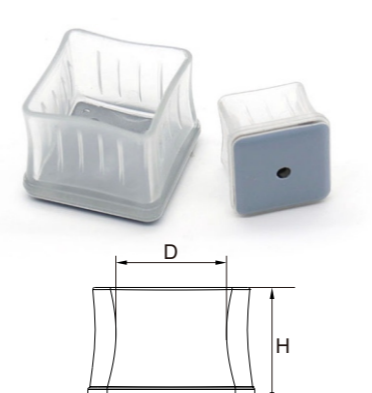

Part No.	Specification	H	Colour
HPT-SN1518	15x15~18x18mm	20mm	⊗
HPT-SN1923	19x19~23x23mm	23mm	⊗
HPT-SN2429	24x24~29x29mm	27mm	⊗
HPT-SN3035	30x30~35x35mm	33mm	⊗
HPT-SN3642	36x36~42x42mm	36mm	⊗
HPT-SN4351	43x43~51x51mm	39mm	⊗
HPT-SN5158	51x51~58x58mm	42mm	⊗