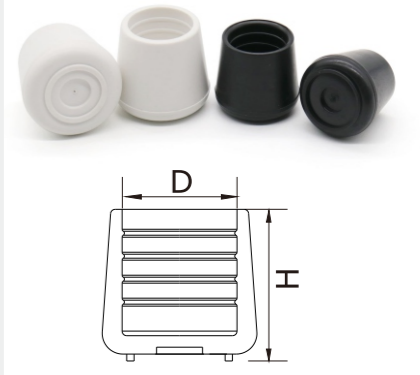

Part No.	Dia.	H	Colour
150400	1/8"	0.427"	○ ●
150401	1/4"	0.315"	○ ●
150402	1/2"	0.508"	○ ●
150403	5/8"	0.614"	○ ●
150404	3/4"	0.756"	○ ●
150405	7/8"	0.685"	○ ●
150406	1"	0.697"	○ ●
150407	1-1/8"	0.807"	○ ●
150408	1-1/4"	0.799"	○ ●

Part No.	Dia.	H	Colour
150010	1/2"	1.18"	○ ● ● ●
150011	5/8"	1.26"	○ ● ● ●
150012	3/4"	1.26"	○ ● ● ●
150013	7/8"	1.28"	○ ● ● ●
150014	1"	1.42"	○ ● ● ●
150015	1-1/8"	1.57"	○ ● ● ●

Part No.	D1	D2	H	Colour
243537	16.8mm	37mm	44mm	● ○

Part No.	D1	D2	H	Colour
154564	16.8mm	45mm	64mm	● ○

Part No.	Dia.	H	Colour
150020	1/2"	1.06"	○ ● ●
150021	5/8"	1.18"	○ ● ●
150022	3/4"	1.18"	○ ● ●
150023	7/8"	1.38"	○ ● ●
150024	1"	1.57"	○ ● ●
150025	1-1/8"	1.57"	○ ● ●
150026	1-1/4"	1.57"	○ ● ●
150027	1-1/2"	1.91"	○ ● ●

Part No.	Dia.	H	Colour
150080	1/2"	0.92"	○ ● ●
150081	5/8"	1.04"	○ ● ●
150082	3/4"	1.17"	○ ● ●
150083	7/8"	1.28"	○ ● ●
150084	1"	1.39"	○ ● ●
150085	1-1/8"	1.60"	○ ● ●
150086	1-1/4"	1.78"	○ ● ●

Leg Tips Series