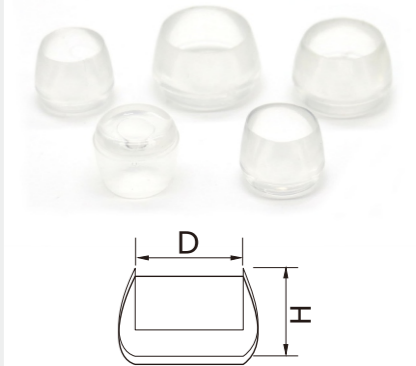

Part No.	Dia.	H	Colour
150070	12mm	19mm	○
150071	16mm	19mm	○
150072	18mm	19mm	○
150073	20mm	19mm	○
150074	22mm	19mm	○
150075	25mm	19mm	○
150076	28mm	19mm	○
150077	32mm	19mm	○
150078	38mm	19mm	○