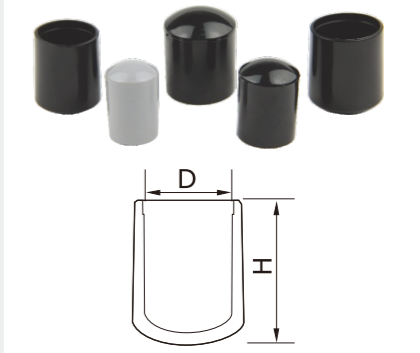

Part No.	Specification(LxW)	H	Colour
153015	30x15mm	22.8mm	○
153820	38x20mm	24mm	○

Part No.	Dia.	H	Colour
150100	10mm	13.8mm	○ ○ ● ●
150101	12mm	16.3mm	○ ○ ● ●
150102	14mm	18mm	○ ○ ● ●
150103	16mm	19.5mm	○ ○ ● ●
150104	18mm	22mm	○ ○ ● ●
150111	19mm	22mm	○ ○ ● ●
150105	20mm	22mm	○ ○ ● ●
150106	22mm	24.5mm	○ ○ ● ●
150107	25mm	27mm	○ ○ ● ●
150108	28mm	28.5mm	○ ○ ● ●
150109	30mm	32mm	○ ○ ● ●
150110	32mm	34mm	○ ○ ● ●

Shoes for furniture, armor for floors. Hyderon Leg Tips, protection and aesthetics combined.

家具的鞋子，地板的守护者 - “为家具添上鞋子，为地板披上盔甲。Hyderon脚套，保护与美观兼得。”

Part No.	Size	H	Colour
150120	18x18mm	29mm	●
150121	20x20mm	30mm	●
150122	22x22mm	32mm	●
150123	25x25mm	34mm	●
150124	28x28mm	36mm	●
150125	30x30mm	40mm	●
150126	32x32mm	40mm	●
150127	35x35mm	42mm	●
150128	38x38mm	45mm	●

Part No.	Dia.	H	Colour
150400	1/8"	0.427"	○ ●
150401	1/4"	0.315"	○ ●
150402	1/2"	0.508"	○ ●
150403	5/8"	0.614"	○ ●
150404	3/4"	0.756"	○ ●
150405	7/8"	0.685"	○ ●
150406	1"	0.697"	○ ●
150407	1-1/8"	0.807"	○ ●
150408	1-1/4"	0.799"	○ ●

Part No.	Dia.	H	Colour
150010	1/2"	1.18"	○ ● ● ●
150011	5/8"	1.26"	○ ● ● ●
150012	3/4"	1.26"	○ ● ● ●
150013	7/8"	1.28"	○ ● ● ●
150014	1"	1.42"	○ ● ● ●
150015	1-1/8"	1.57"	○ ● ● ●

Part No.	D1	D2	H	Colour
243537	16.8mm	37mm	44mm	● ○