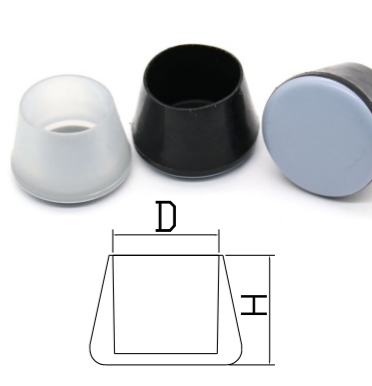

Part No.	D	H	Colour
HPT-F1200	Dia.12~14mm	12mm	⊗ ● ●
HPT-F1600	Dia.16~18mm	16mm	⊗ ● ●
HPT-F1800	Dia.18~20mm	18mm	⊗ ● ●
HPT-F1900	Dia.20~22mm	21mm	⊗ ● ●
HPT-F2200	Dia.22~24mm	22mm	⊗ ● ●
HPT-F2500	Dia.25~27mm	25mm	⊗ ● ●
HPT-F2800	Dia.28~30mm	25mm	⊗ ● ●