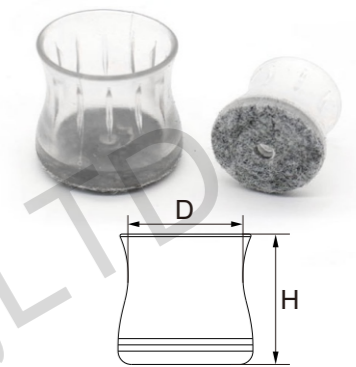

Optional Base
底部可选

Optional with metal gasket,
Suitable for steel tube legs
可选带金属垫片, 适用于钢管腿

1 Super Soft Leg Tips “一”配多脚套

Part No.	Round Tube	Square Tube	H	Colour
HPT-FN1013	Dia. 10-13mm	8x8~11x11mm	17mm	☒
HPT-FN1418	Dia. 14-18mm	12x12~15x15mm	22mm	☒
HPT-FN1924	Dia. 19-24mm	16x16~20x20mm	30mm	☒
HPT-FN2530	Dia. 25-30mm	21x21~25x25mm	34mm	☒
HPT-FN3137	Dia. 31-37mm	26x26~31x31mm	40mm	☒
HPT-FN3845	Dia. 38-45mm	32x32~37x37mm	49mm	☒

Part No.	Specification(LxW)	H	Colour
153015	30x15mm	22.8mm	○
153820	38x20mm	24mm	○

Part No.	Dia.	H	Colour
150100	10mm	13.8mm	○ ○ ● ●
150101	12mm	16.3mm	○ ○ ● ●
150102	14mm	18mm	○ ○ ● ●
150103	16mm	19.5mm	○ ○ ● ●
150104	18mm	22mm	○ ○ ● ●
150111	19mm	22mm	○ ○ ● ●
150105	20mm	22mm	○ ○ ● ●
150106	22mm	24.5mm	○ ○ ● ●
150107	25mm	27mm	○ ○ ● ●
150108	28mm	28.5mm	○ ○ ● ●
150109	30mm	32mm	○ ○ ● ●
150110	32mm	34mm	○ ○ ● ●

Part No.	Dia.	H	Colour
150010	1/2"	1.18"	○ ● ● ●
150011	5/8"	1.26"	○ ● ● ●
150012	3/4"	1.26"	○ ● ● ●
150013	7/8"	1.28"	○ ● ● ●
150014	1"	1.42"	○ ● ● ●
150015	1-1/8"	1.57"	○ ● ● ●

Part No.	D1	D2	H	Colour
243537	16.8mm	37mm	44mm	● ○

Part No.	D1	D2	H	Colour
154564	16.8mm	45mm	64mm	● ○

Part No.	Dia.	H	Colour
150020	1/2"	1.06"	○ ● ●
150021	5/8"	1.18"	○ ● ●
150022	3/4"	1.18"	○ ● ●
150023	7/8"	1.38"	○ ● ●
150024	1"	1.57"	○ ● ●
150025	1-1/8"	1.57"	○ ● ●
150026	1-1/4"	1.57"	○ ● ●
150027	1-1/2"	1.91"	○ ● ●