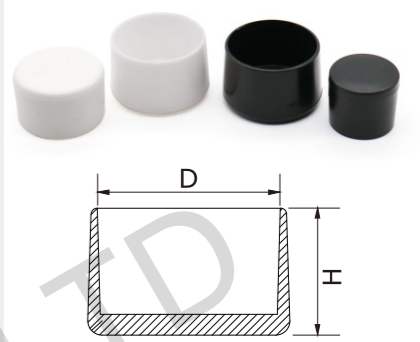

Part No.	Dia.	H	Colour
150400	1/8"	0.427"	○ ●
150401	1/4"	0.315"	○ ●
150402	1/2"	0.508"	○ ●
150403	5/8"	0.614"	○ ●
150404	3/4"	0.756"	○ ●
150405	7/8"	0.685"	○ ●
150406	1"	0.697"	○ ●
150407	1-1/8"	0.807"	○ ●
150408	1-1/4"	0.799"	○ ●