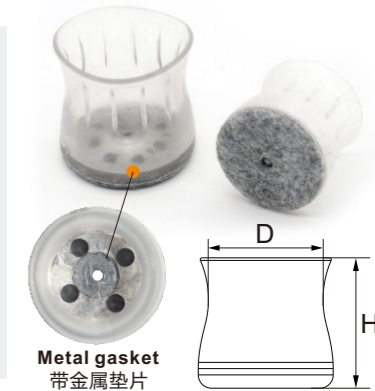

Optional Base
底部可选

Optional with metal gasket,
Suitable for steel tube legs
可选带金属垫片, 适用于钢管腿

1 Super Soft Leg Tips “一”配多脚套

Part No.	Round Tube	Square Tube	H	Colour
HPT-FN1013	Dia. 10-13mm	8x8~11x11mm	17mm	☒
HPT-FN1418	Dia. 14-18mm	12x12~15x15mm	22mm	☒
HPT-FN1924	Dia. 19-24mm	16x16~20x20mm	30mm	☒
HPT-FN2530	Dia. 25-30mm	21x21~25x25mm	34mm	☒
HPT-FN3137	Dia. 31-37mm	26x26~31x31mm	40mm	☒
HPT-FN3845	Dia. 38-45mm	32x32~37x37mm	49mm	☒

Part No.	Round Tube	Square Tube	H	Colour
HPT-F1013	Dia. 10-13mm	8x8~11x11mm	17mm	☒
HPT-F1418	Dia. 14-18mm	12x12~15x15mm	22mm	☒
HPT-F1924	Dia. 19-24mm	16x16~20x20mm	30mm	☒
HPT-F2530	Dia. 25-30mm	21x21~25x25mm	34mm	☒
HPT-F3137	Dia. 31-37mm	26x26~31x31mm	40mm	☒
HPT-F3845	Dia. 38-45mm	32x32~37x37mm	49mm	☒