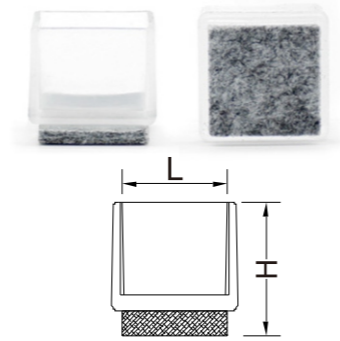

Part No.	Dia.	H	Colour
150010	1/2"	1.18"	○ ● ● ●
150011	5/8"	1.26"	○ ● ● ●
150012	3/4"	1.26"	○ ● ● ●
150013	7/8"	1.28"	○ ● ● ●
150014	1"	1.42"	○ ● ● ●
150015	1-1/8"	1.57"	○ ● ● ●

Part No.	D1	D2	H	Colour
243537	16.8mm	37mm	44mm	● ○

Part No.	D1	D2	H	Colour
154564	16.8mm	45mm	64mm	● ○

Part No.	Dia.	H	Colour
150020	1/2"	1.06"	○ ● ●
150021	5/8"	1.18"	○ ● ●
150022	3/4"	1.18"	○ ● ●
150023	7/8"	1.38"	○ ● ●
150024	1"	1.57"	○ ● ●
150025	1-1/8"	1.57"	○ ● ●
150026	1-1/4"	1.57"	○ ● ●
150027	1-1/2"	1.91"	○ ● ●

Part No.	Dia.	H	Colour
150080	1/2"	0.92"	○ ● ●
150081	5/8"	1.04"	○ ● ●
150082	3/4"	1.17"	○ ● ●
150083	7/8"	1.28"	○ ● ●
150084	1"	1.39"	○ ● ●
150085	1-1/8"	1.60"	○ ● ●
150086	1-1/4"	1.78"	○ ● ●

Leg Tips Series

Leg Tips Series

3 Felt Plastic Leg Tips Series 毛毡塑料脚套系列

Part No.	Size	H	Colour
150030	15x15mm	28mm	<input type="radio"/> <input checked="" type="radio"/> <input type="radio"/>
150031	22x22mm	28mm	<input type="radio"/> <input checked="" type="radio"/> <input type="radio"/>
150034	25x25mm	28mm	<input type="radio"/> <input checked="" type="radio"/> <input type="radio"/>
150032	27x27mm	28mm	<input type="radio"/> <input checked="" type="radio"/> <input type="radio"/>
150033	32x32mm	28mm	<input type="radio"/> <input checked="" type="radio"/> <input type="radio"/>