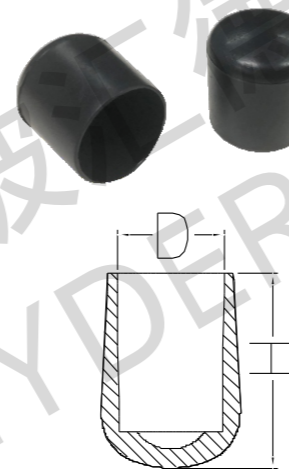

Part No.	Specification	D1	D2	H	Colour
HPT-F2225	Dia.22-25mm	20mm	25mm	10.5mm	● ● ●
HPT-F2529	Dia.25-29mm	23mm	29mm	10.5mm	● ● ●
HPT-F3438	Dia.34-38mm	32mm	38mm	10.5mm	● ● ●
HPT-F4549	Dia.45-49mm	42.5mm	49mm	12.7mm	● ● ●

Part No.	Specification	D1	D2	H	Colour
152025	Dia.22-25mm	20mm	25mm	10.5mm	● ●
152329	Dia.27-32mm	23mm	29mm	10.5mm	● ●
153238	Dia.35-40mm	32mm	38mm	10.5mm	● ●
154349	Dia.47-52mm	42.5mm	49mm	12.7mm	● ●

2 Regular Plastic Leg Tips 常规塑料脚套

Part No.	Dia.	H	Colour
150200	10mm	19.3mm	○ ● ●
150201	12mm	20.3mm	○ ● ●
150202	14mm	21.3mm	○ ● ●
150203	16mm	26.5mm	○ ● ●
150204	18mm	29mm	○ ● ●
150205	20mm	30.5mm	○ ● ●
150206	22mm	32mm	○ ● ●
150207	25mm	34.5mm	○ ● ●
150208	28mm	36mm	○ ● ●
150209	30mm	40mm	○ ● ●
150210	32mm	40mm	○ ● ●

Part No.	Specification(LxW)	H	Colour
153015	30x15mm	22.8mm	○
153820	38x20mm	24mm	○

Part No.	Dia.	H	Colour
150100	10mm	13.8mm	○ ○ ● ●
150101	12mm	16.3mm	○ ○ ● ●
150102	14mm	18mm	○ ○ ● ●
150103	16mm	19.5mm	○ ○ ● ●
150104	18mm	22mm	○ ○ ● ●
150111	19mm	22mm	○ ○ ● ●
150105	20mm	22mm	○ ○ ● ●
150106	22mm	24.5mm	○ ○ ● ●
150107	25mm	27mm	○ ○ ● ●
150108	28mm	28.5mm	○ ○ ● ●
150109	30mm	32mm	○ ○ ● ●
150110	32mm	34mm	○ ○ ● ●