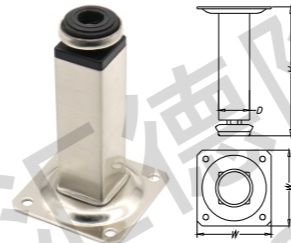

Part No.	W	D	H	Colour	Material
190300	60mm	Ø25mm	100mm	Nickel plated	Steel
190301	60mm	Ø25mm	150mm	Nickel plated	Steel

Part No.	W	D	H	Colour	Material
190310	60mm	25x25mm	100mm	Nickel plated	Steel
190311	60mm	25x25mm	150mm	Nickel plated	Steel

Part No.	Base Dia.	Stem thread	Length of stem thread	Colour	Material
190320	55mm	5/16"-18	6-10"	Black Oxide	Steel
190321	55mm	3/8"-16	6-10"	Black Oxide	Steel

190100

190090

190110

190080

190150

Part No.	Description	Size	Colour	Material
190070	Plastic Caster Socket	1/2"	● ●	PVC
190071	Plastic Caster Socket	5/8"	● ●	PVC
190072	Plastic Caster Socket	3/4"	● ●	PVC
190073	Plastic Caster Socket	7/8"	● ●	PVC
190074	Plastic Caster Socket	1"	● ●	PVC

Part No.	Description	Wheel Size	Colour
190040	Large Size Caster	Dia.50x60mm	● ●

Part No.	Description	Wheel Size	Colour
190050	Large Size Caster With Brake	Dia.50x60mm	● ●

Part No.	Size	Colour
190060	35x35mm	● ●
190061	40x40mm	● ●
190062	45x45mm	● ●
190063	38x47mm	● ●

Part No.	Description	Wheel Size	Colour
190406	Middle Size Caster With Brake	Dia.50x23mm	● ○