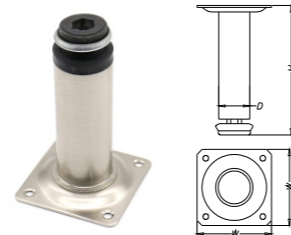

Part No.	W	D	H	Colour	Material
190300	60mm	Ø25mm	100mm	Nickel plated	Steel
190301	60mm	Ø25mm	150mm	Nickel plated	Steel

Part No.	W	D	H	Colour	Material
190310	60mm	25x25mm	100mm	Nickel plated	Steel
190311	60mm	25x25mm	150mm	Nickel plated	Steel

Part No.	Base Dia.	Stem thread	Length of stem thread	Colour	Material
190320	55mm	5/16"-18	6-10"	Black Oxide	Steel
190321	55mm	3/8"-16	6-10"	Black Oxide	Steel

190100

190090

190110

190080

190150

Part No.	Description	Size	Colour	Material
190070	Plastic Caster Socket	1/2"	● ●	PVC
190071	Plastic Caster Socket	5/8"	● ●	PVC
190072	Plastic Caster Socket	3/4"	● ●	PVC
190073	Plastic Caster Socket	7/8"	● ●	PVC
190074	Plastic Caster Socket	1"	● ●	PVC

Part No.	Description	Wheel Size	Colour
190040	Large Size Caster	Dia.50x60mm	● ●

Part No.	Description	Wheel Size	Colour
190050	Large Size Caster With Brake	Dia.50x60mm	● ●

Part No.	Size	Colour
190060	35x35mm	● ●
190061	40x40mm	● ●
190062	45x45mm	● ●
190063	38x47mm	● ●

Part No.	Description	Wheel Size	Colour
190406	Middle Size Caster With Brake	Dia.50x23mm	● ○