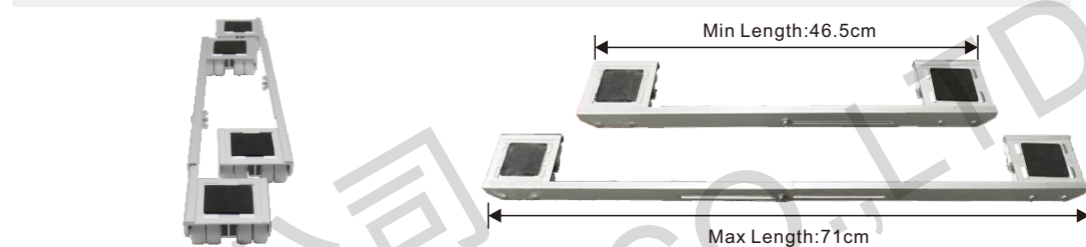

5 Wheel Furniture Mover 带轮子搬家器

Part No.	Shrinkage Range	Width	Max Capacity	Colour
HMR-46571	46.5~71cm	7.8cm	700kg	White