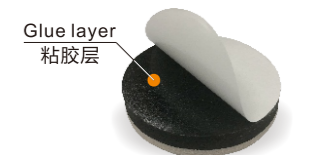

HD-17800 (4PC)