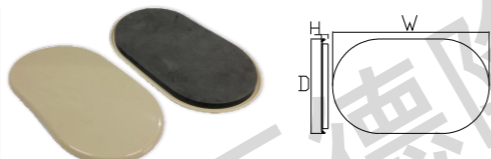

# 1 Plastic Slider For Carpet 毛毯表面搬家器

Part No.	D	H	Shape	Colour
HCE-57500	Ø 57.5mm	10mm	Round	Blue Yellow
HCE-89000	Ø 89mm	10mm	Round	Blue Yellow
HCE-12000	Ø 120mm	17mm	Round	Blue Yellow
HCE-12700	Ø 127mm	10mm	Round	Blue Yellow
HCE-17800	Ø 178mm	10mm	Round	Blue Yellow

Part No.	Size	H	Shape	Colour
HCE-89890	89x89mm	10mm	Square	Blue Yellow
HCE-12127	127x127mm	10mm	Square	Blue Yellow

Part No.	Size	H	Shape	Colour
HCE-64228	228x64mm	10mm	Rectangle	Blue Yellow

Part No.	Size	H	Shape	Colour
HCE-89152	89x152mm	8mm	Rectangle	Blue Yellow
HCE-14524	145x241mm	8mm	Rectangle	Blue Yellow