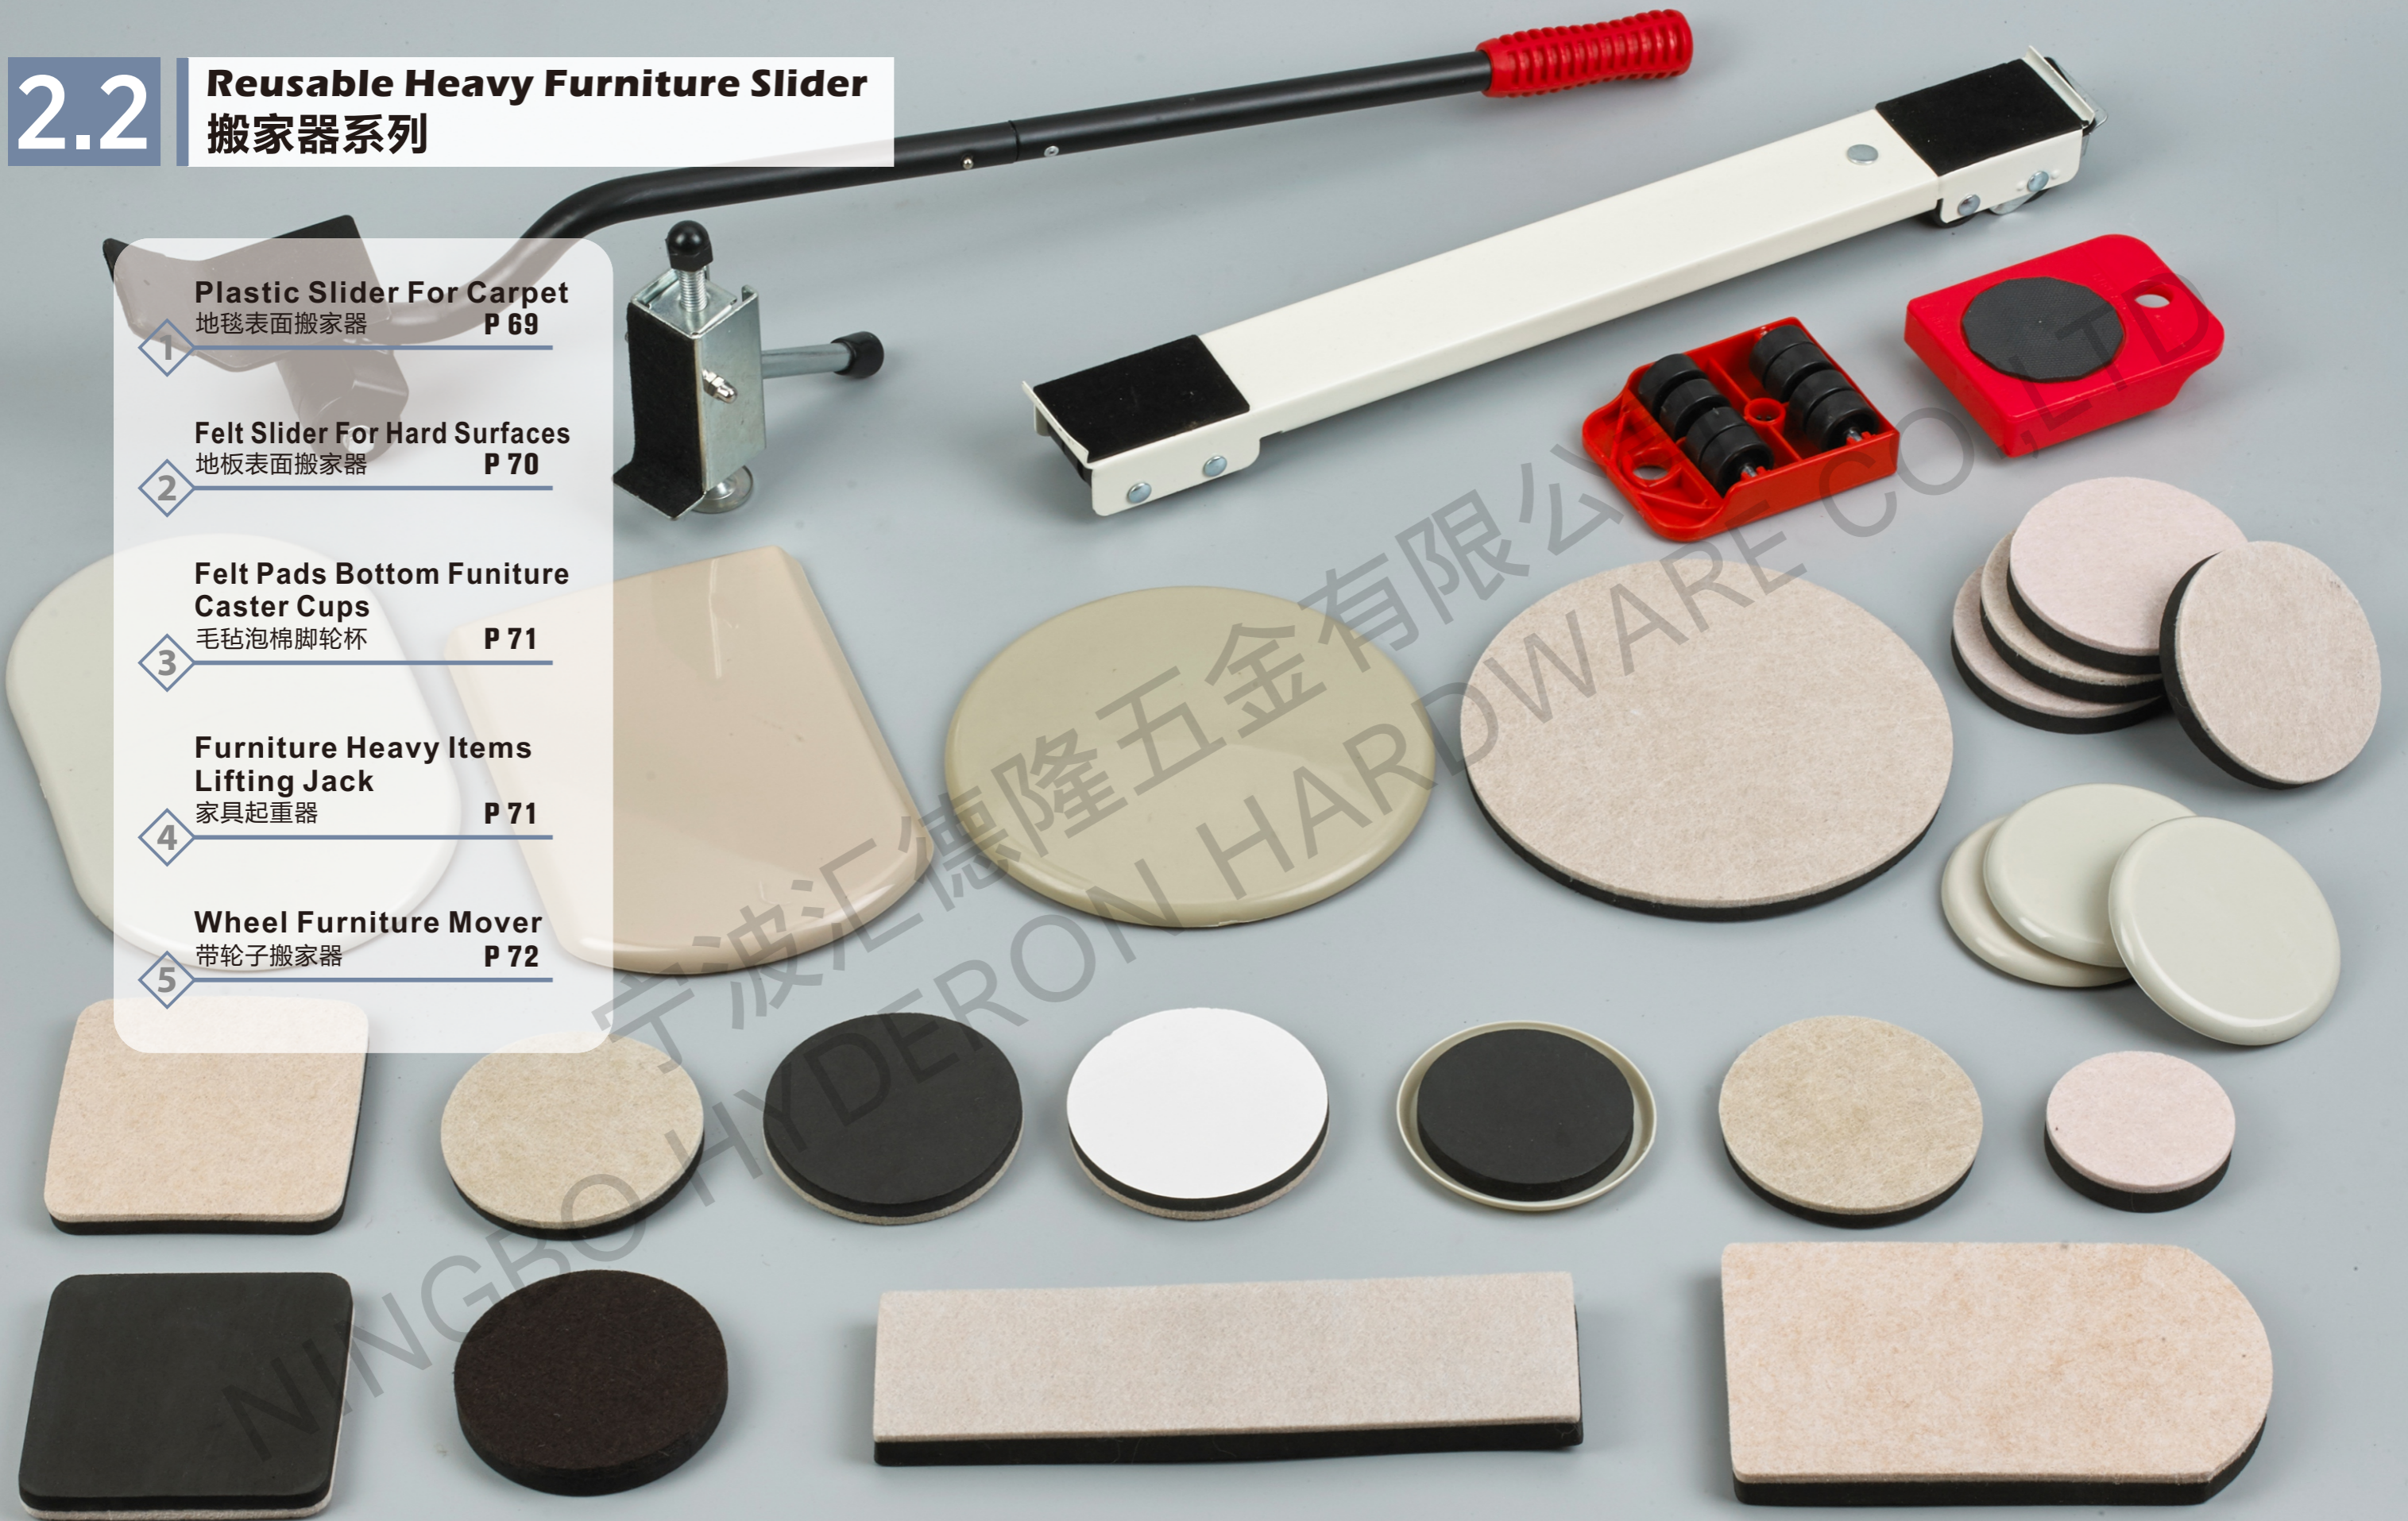

## Reusable Heavy Furniture Slider 搬家器系列

1 **Plastic Slider For Carpet**  
地毯表面搬家器 P 69

2 **Felt Slider For Hard Surfaces**  
地板表面搬家器 P 70

3 **Felt Pads Bottom Furniture  
Caster Cups**  
毛毡泡棉脚轮杯 P 71

4 **Furniture Heavy Items  
Lifting Jack**  
家具起重器 P 71

# 1 Plastic Slider For Carpet 毛毯表面搬家器

Part No.	D	H	Shape	Colour
HCE-57500	Ø 57.5mm	10mm	Round	Blue Yellow
HCE-89000	Ø 89mm	10mm	Round	Blue Yellow
HCE-12000	Ø 120mm	17mm	Round	Blue Yellow
HCE-12700	Ø 127mm	10mm	Round	Blue Yellow
HCE-17800	Ø 178mm	10mm	Round	Blue Yellow

Part No.	Size	H	Shape	Colour
HCE-89890	89x89mm	10mm	Square	Blue Yellow
HCE-12127	127x127mm	10mm	Square	Blue Yellow

Part No.	Size	H	Shape	Colour
HCE-64228	228x64mm	10mm	Rectangle	Blue Yellow

Part No.	Size	H	Shape	Colour
HCE-89152	89x152mm	8mm	Rectangle	Blue Yellow
HCE-14524	145x241mm	8mm	Rectangle	Blue Yellow

### 3 Felt Pads Bottom Furniture Caster Cups 毛毡泡棉脚轮杯

Part No.	Size	H	Shape	Colour
HDH-70810	70x81mm	16mm	Rectangle	White / Brown

Part No.	Size	H	Shape	Colour
HDH-88000	∅ 88mm	12mm	Round	White / Brown

■ Please turn to P95-104 for other types of caster cups series.  
其他脚轮杯系列产品, 请翻看P95-104.