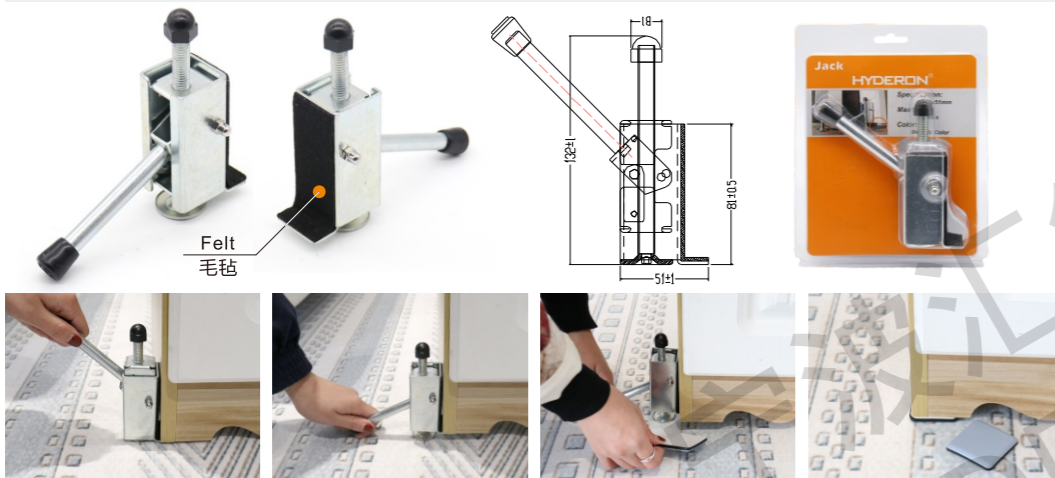

3 Felt Pads Bottom Furniture Caster Cups 毛毡泡棉脚轮杯

Part No.	Size	H	Shape	Colour
HDH-70810	70x81mm	16mm	Rectangle	White / Brown

Part No.	Size	H	Shape	Colour
HDH-88000	∅ 88mm	12mm	Round	White / Brown

■ Please turn to P95-104 for other types of caster cups series.
其他脚轮杯系列产品, 请翻看P95-104.

4 Furniture Heavy Items Lifting Jack 家具起重器

Part No.	Specification	Rise	Colour
HPT-B13251	132x51mm	12mm	Metallic color