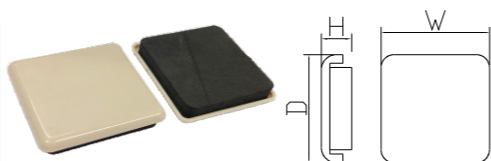

# 1 Plastic Slider For Carpet 毛毯表面搬家器

Part No.	D	H	Shape	Colour
HCE-57500	Ø 57.5mm	10mm	Round	Blue Yellow
HCE-89000	Ø 89mm	10mm	Round	Blue Yellow
HCE-12000	Ø 120mm	17mm	Round	Blue Yellow
HCE-12700	Ø 127mm	10mm	Round	Blue Yellow
HCE-17800	Ø 178mm	10mm	Round	Blue Yellow

Part No.	Size	H	Shape	Colour
HCE-89890	89x89mm	10mm	Square	Blue Yellow
HCE-12127	127x127mm	10mm	Square	Blue Yellow

Part No.	Size	H	Shape	Colour
HCE-64228	228x64mm	10mm	Rectangle	Blue Yellow

Part No.	Size	H	Shape	Colour
HCE-89152	89x152mm	8mm	Rectangle	Blue Yellow
HCE-14524	145x241mm	8mm	Rectangle	Blue Yellow