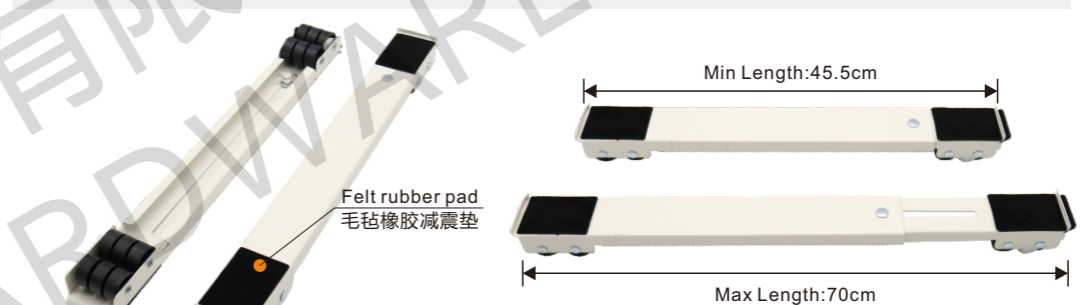

### 4 Furniture Heavy Items Lifting Jack 家具起重器

Part No.	Specification	Rise	Colour
HPT-B13251	132x51mm	12mm	Metallic color

Part No.	L	Rise	Colour
HPT-B63000	63cm	9cm	Black

### 5 Wheel Furniture Mover 带轮子搬家器

Part No.	Shrinkage Range	Width	Max Capacity	Colour
HMR-46571	46.5~71cm	7.8cm	700kg	White

Part No.	Shrinkage Range	Width	Max Capacity	Colour
HMR-45570	45.5~70cm	5cm	700kg	White