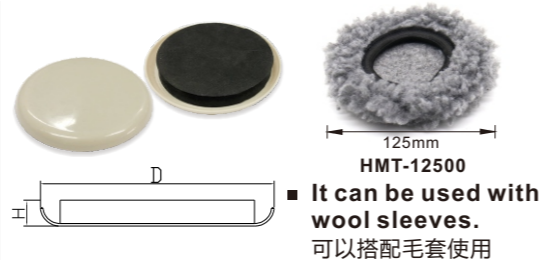

Part No.	D	H	Shape	Colour
HCE-57500	Ø 57.5mm	10mm	Round	Blue Yellow
HCE-89000	Ø 89mm	10mm	Round	Blue Yellow
HCE-12000	Ø 120mm	17mm	Round	Blue Yellow
HCE-12700	Ø 127mm	10mm	Round	Blue Yellow
HCE-17800	Ø 178mm	10mm	Round	Blue Yellow