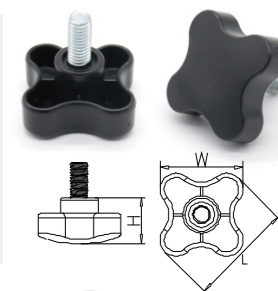

Part No.	Dia.	H	Stem thread	Colour	Material
200110	Ø 32mm	20mm	M5x15mm	●	ABS
200111	Ø 32mm	20mm	M5x25mm	●	ABS
200112	Ø 32mm	20mm	M6x15mm	●	ABS
200113	Ø 32mm	20mm	M6x25mm	●	ABS

Part No.	Dia.	H	Stem thread	Colour	Material
200120	Ø 40mm	15mm	M6x25mm	●	ABS
200121	Ø 40mm	15mm	M6x50mm	●	ABS

Part No.	Size	Stem thread	Colour	Material
200050	65x28mm	5/16"-18x1"	●	PA6
200051	65x28mm	5/16"-18x1-1/4"	●	PA6
200052	65x28mm	M8x25mm	●	PA6
200053	65x28mm	M8x30mm	●	PA6

Part No.	SW	H	Stem thread	Color	Material
119010	50mm	16mm	M6x20mm	Gray	PA6/Steel
119011	50mm	16mm	M8x20mm	Gray	PA6/Steel

Part No.	Dia.	H	Stem thread	Colour	Material
200290	Ø 40mm	15.5mm	M6x25mm	●	ABS
200291	Ø 40mm	15.5mm	M6x50mm	●	ABS
200292	Ø 40mm	15.5mm	M8x25mm	●	ABS
200293	Ø 40mm	15.5mm	M8x50mm	●	ABS

Part No.	L	W	H	Stem thread	Colour	Material
200130	48mm	38mm	21mm	M6x15mm	●	ABS
200131	48mm	38mm	21mm	M6x25mm	●	ABS
200132	48mm	38mm	21mm	M8x15mm	●	ABS
200133	48mm	38mm	21mm	M8x25mm	●	ABS

Part No.	Dia.	H	Stem thread	Colour	Material
200300	Ø 30mm	16.5mm	M6x25mm	●	ABS
200301	Ø 30mm	16.5mm	M6x50mm	●	ABS
200302	Ø 30mm	16.5mm	M8x25mm	●	ABS
200303	Ø 30mm	16.5mm	M8x50mm	●	ABS

Part No.	Dia.	H	Stem thread	Colour	Material
200140	Ø 21mm	12mm	M4x20mm	●	ABS
200141	Ø 21mm	12mm	M5x20mm	●	ABS