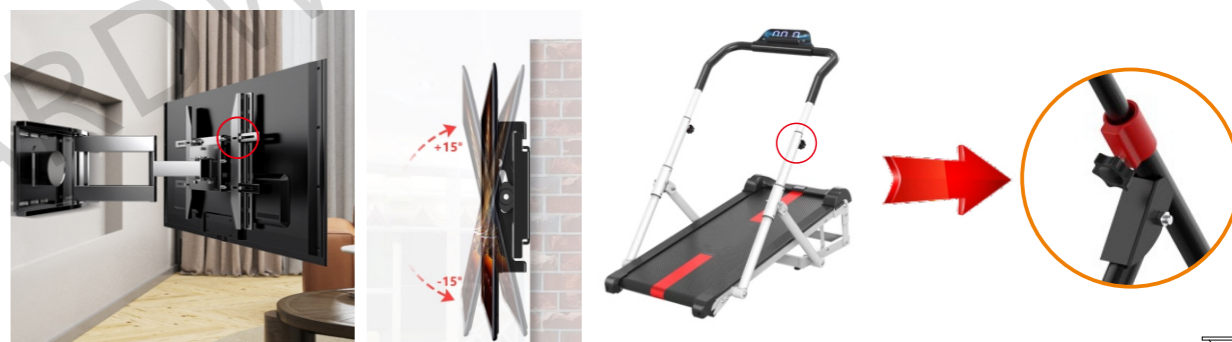

Part No.	Dia.	H	Stem thread	Colour	Material
200110	Ø 32mm	20mm	M5x15mm	●	ABS
200111	Ø 32mm	20mm	M5x25mm	●	ABS
200112	Ø 32mm	20mm	M6x15mm	●	ABS
200113	Ø 32mm	20mm	M6x25mm	●	ABS

Part No.	Dia.	H	Stem thread	Colour	Material
200120	Ø 40mm	15mm	M6x25mm	●	ABS
200121	Ø 40mm	15mm	M6x50mm	●	ABS

Part No.	Size	Stem thread	Colour	Material
200050	65x28mm	5/16"-18x1"	●	PA6
200051	65x28mm	5/16"-18x1-1/4"	●	PA6
200052	65x28mm	M8x25mm	●	PA6
200053	65x28mm	M8x30mm	●	PA6

Part No.	SW	H	Stem thread	Color	Material
119010	50mm	16mm	M6x20mm	Gray	PA6/Steel
119011	50mm	16mm	M8x20mm	Gray	PA6/Steel

Part No.	Dia.	H	Stem thread	Colour	Material
200290	Ø 40mm	15.5mm	M6x25mm	●	ABS
200291	Ø 40mm	15.5mm	M6x50mm	●	ABS
200292	Ø 40mm	15.5mm	M8x25mm	●	ABS
200293	Ø 40mm	15.5mm	M8x50mm	●	ABS

Part No.	L	W	H	Stem thread	Colour	Material
200130	48mm	38mm	21mm	M6x15mm	●	ABS
200131	48mm	38mm	21mm	M6x25mm	●	ABS
200132	48mm	38mm	21mm	M8x15mm	●	ABS
200133	48mm	38mm	21mm	M8x25mm	●	ABS

Part No.	Dia.	H	Stem thread	Colour	Material
200300	Ø 30mm	16.5mm	M6x25mm	●	ABS
200301	Ø 30mm	16.5mm	M6x50mm	●	ABS
200302	Ø 30mm	16.5mm	M8x25mm	●	ABS
200303	Ø 30mm	16.5mm	M8x50mm	●	ABS

Part No.	Dia.	H	Stem thread	Colour	Material
200140	Ø 21mm	12mm	M4x20mm	●	ABS
200141	Ø 21mm	12mm	M5x20mm	●	ABS

Part No.	Dia.	H	Stem thread	Colour	Material
200280	Ø 32mm	15mm	M6x40mm	●	ABS

Part No.	Dia.	H	Stem thread	Colour	Material
200160	Ø 28mm	10.5mm	M6x15mm	●	ABS
200161	Ø 28mm	10.5mm	M6x25mm	●	ABS

Part No.	Dia.	H	Stem thread	Colour	Material
200170	Ø 40mm	30mm	M6x15mm	● ○	ABS
200171	Ø 40mm	30mm	M6x25mm	● ○	ABS
200172	Ø 40mm	30mm	M8x15mm	● ○	ABS
200173	Ø 40mm	30mm	M8x25mm	● ○	ABS