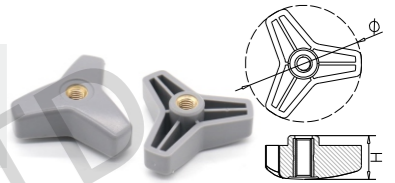

Part No.	Dia.	H	Stem thread	Colour	Material
200300	Ø 30mm	16.5mm	M6x25mm	●	ABS
200301	Ø 30mm	16.5mm	M6x50mm	●	ABS
200302	Ø 30mm	16.5mm	M8x25mm	●	ABS
200303	Ø 30mm	16.5mm	M8x50mm	●	ABS

Part No.	Dia.	H	Stem thread	Colour	Material
200140	Ø 21mm	12mm	M4x20mm	●	ABS
200141	Ø 21mm	12mm	M5x20mm	●	ABS

Part No.	Dia.	H	Stem thread	Colour	Material
200280	Ø 32mm	15mm	M6x40mm	●	ABS

Part No.	Dia.	H	Stem thread	Colour	Material
200160	Ø 28mm	10.5mm	M6x15mm	●	ABS
200161	Ø 28mm	10.5mm	M6x25mm	●	ABS

Part No.	Dia.	H	Stem thread	Colour	Material
200170	Ø 40mm	30mm	M6x15mm	● ○	ABS
200171	Ø 40mm	30mm	M6x25mm	● ○	ABS
200172	Ø 40mm	30mm	M8x15mm	● ○	ABS
200173	Ø 40mm	30mm	M8x25mm	● ○	ABS

Part No.	Dia.	H	Stem thread	Colour	Material
200180	Ø 38mm	23mm	M6x25mm	●	ABS
200181	Ø 38mm	23mm	M6x50mm	●	ABS
200182	Ø 38mm	23mm	M8x25mm	●	ABS
200183	Ø 38mm	23mm	M8x50mm	●	ABS

Part No.	Size	Stem thread	Colour	Material
200040	32x16x21mm	1/4"-20	●	ABS

Part No.	Dia.	H	Stem thread	Colour	Material
200230	Ø 60mm	23mm	M8	● ○	ABS

Part No.	Dia.	H	Stem thread	Colour	Material
200240	Ø 38mm	24mm	M5	●	ABS
200241	Ø 38mm	24mm	M6	●	ABS
200242	Ø 38mm	24mm	M8	●	ABS