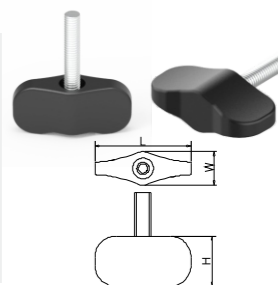

# 1 Adjusting Knob Series(Screw) 调节旋钮系列(螺杆类)

Part No.	Dia.	H	Stem thread	Colour	Material
200310	Ø 15mm	8.8mm	M4x10mm	●	ABS
200311	Ø 15mm	8.8mm	M4x15mm	●	ABS
200312	Ø 15mm	8.8mm	M6x10mm	●	ABS
200313	Ø 15mm	8.8mm	M6x15mm	●	ABS

Part No.	L	W	H	Stem thread	Colour	Material
200070	30mm	12mm	22mm	M6x15mm	●	ABS
200071	30mm	12mm	22mm	M6x25mm	●	ABS
200072	45mm	16mm	22mm	M8x15mm	●	ABS
200073	45mm	16mm	22mm	M8x25mm	●	ABS

Part No.	L	W	H	Stem thread	Colour	Material
200080	45mm	16mm	22mm	M8x25mm	●	ABS
200081	45mm	16mm	22mm	M8x65mm	●	ABS
200082	45mm	16mm	22mm	M10x25mm	●	ABS
200083	45mm	16mm	22mm	M10x65mm	●	ABS

Part No.	Size	Stem thread	Colour	Material
200020	50x26x18mm	1/4"-20x1"	●	Nylon
200021	50x26x18mm	1/4"-20x1.5"	●	Nylon
200022	50x26x18mm	5/16"-18x1"	●	Nylon
200023	50x26x18mm	5/16"-18x1.5"	●	Nylon

Part No.	Size	Stem thread	Colour	Material
200030	28.5x14x18.5mm	M5x20mm	●	PA6
200031	28.5x14x18.5mm	M5x20mm	●	PA6

Part No.	Dia.	H	Stem thread	Colour	Material
200260	Ø 28mm	14mm	M8	●	ABS

Part No.	Dia.	H	Stem thread	Colour	Material
200270	Ø 30mm	20mm	M5	●	ABS
200271	Ø 30mm	20mm	M6	●	ABS
200272	Ø 30mm	20mm	M8	●	ABS