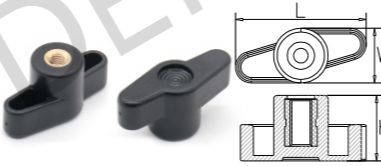

Part No.	Dia.	H	Stem thread	Colour	Material
200230	Ø 60mm	23mm	M8	● ○	ABS

Part No.	Dia.	H	Stem thread	Colour	Material
200240	Ø 38mm	24mm	M5	●	ABS
200241	Ø 38mm	24mm	M6	●	ABS
200242	Ø 38mm	24mm	M8	●	ABS

Part No.	Dia.	H	Stem thread	Colour	Material
200250	Ø 50mm	22mm	M5	●	ABS
200251	Ø 50mm	22mm	M6	●	ABS
200252	Ø 50mm	22mm	M8	●	ABS

Part No.	Size	Stem thread	Colour	Material
200010	55x28x16mm	1/4"-20x1"	● ●	Nylon
200011	55x28x16mm	1/4"-20x1.5"	● ●	Nylon
200012	78x36x25mm	5/16"-18x1"	● ●	Nylon
200013	78x36x25mm	5/16"-18x1.5"	● ●	Nylon

## 2 Adjusting Knob Series(Nuts) 调节旋钮系列(螺帽类)

Part No.	L	W	H	Stem thread	Colour	Material
200190	32mm	15mm	19mm	M5	●	ABS
200191	32mm	15mm	19mm	M6	●	ABS

Part No.	L	W	H	Stem thread	Colour	Material
200200	36mm	15mm	18mm	M5	●	ABS
200201	36mm	15mm	18mm	M6	●	ABS

Part No.	L	W	H	Stem thread	Colour	Material
200210	50mm	17mm	27.5mm	M5	●	ABS
200211	50mm	17mm	27.5mm	M6	●	ABS

Part No.	L	W	H	Stem thread	Colour	Material
200220	46mm	16mm	24mm	M5	●	ABS
200221	46mm	16mm	24mm	M6	●	ABS