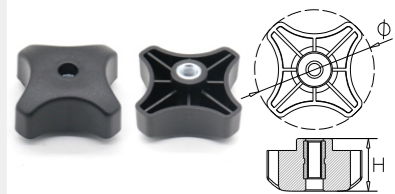

Part No.	Dia.	H	Stem thread	Colour	Material
200280	Ø 32mm	15mm	M6x40mm	●	ABS

Part No.	Dia.	H	Stem thread	Colour	Material
200160	Ø 28mm	10.5mm	M6x15mm	●	ABS
200161	Ø 28mm	10.5mm	M6x25mm	●	ABS

Part No.	Dia.	H	Stem thread	Colour	Material
200170	Ø 40mm	30mm	M6x15mm	● ○	ABS
200171	Ø 40mm	30mm	M6x25mm	● ○	ABS
200172	Ø 40mm	30mm	M8x15mm	● ○	ABS
200173	Ø 40mm	30mm	M8x25mm	● ○	ABS

Part No.	Dia.	H	Stem thread	Colour	Material
200180	Ø 38mm	23mm	M6x25mm	●	ABS
200181	Ø 38mm	23mm	M6x50mm	●	ABS
200182	Ø 38mm	23mm	M8x25mm	●	ABS
200183	Ø 38mm	23mm	M8x50mm	●	ABS

Part No.	Size	Stem thread	Colour	Material
200040	32x16x21mm	1/4"-20	●	ABS

Part No.	Dia.	H	Stem thread	Colour	Material
200230	Ø 60mm	23mm	M8	● ○	ABS

Part No.	Dia.	H	Stem thread	Colour	Material
200240	Ø 38mm	24mm	M5	●	ABS
200241	Ø 38mm	24mm	M6	●	ABS
200242	Ø 38mm	24mm	M8	●	ABS

Part No.	Dia.	H	Stem thread	Colour	Material
200250	Ø 50mm	22mm	M5	●	ABS
200251	Ø 50mm	22mm	M6	●	ABS
200252	Ø 50mm	22mm	M8	●	ABS

Part No.	Size	Stem thread	Colour	Material
200010	55x28x16mm	1/4"-20x1"	● ●	Nylon
200011	55x28x16mm	1/4"-20x1.5"	● ●	Nylon
200012	78x36x25mm	5/16"-18x1"	● ●	Nylon
200013	78x36x25mm	5/16"-18x1.5"	● ●	Nylon