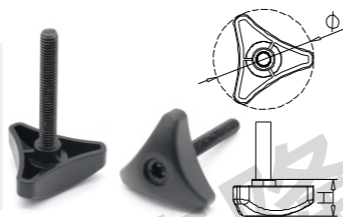

Part No.	L	W	H	Stem thread	Colour	Material
200070	30mm	12mm	22mm	M6x15mm	●	ABS
200071	30mm	12mm	22mm	M6x25mm	●	ABS
200072	45mm	16mm	22mm	M8x15mm	●	ABS
200073	45mm	16mm	22mm	M8x25mm	●	ABS

Part No.	L	W	H	Stem thread	Colour	Material
200080	45mm	16mm	22mm	M8x25mm	●	ABS
200081	45mm	16mm	22mm	M8x65mm	●	ABS
200082	45mm	16mm	22mm	M10x25mm	●	ABS
200083	45mm	16mm	22mm	M10x65mm	●	ABS

Part No.	Size	Stem thread	Colour	Material
200020	50x26x18mm	1/4"-20x1"	●	Nylon
200021	50x26x18mm	1/4"-20x1.5"	●	Nylon
200022	50x26x18mm	5/16"-18x1"	●	Nylon
200023	50x26x18mm	5/16"-18x1.5"	●	Nylon

Part No.	Size	Stem thread	Colour	Material
200030	28.5x14x18.5mm	M5x20mm	●	PA6
200031	28.5x14x18.5mm	M5x20mm	●	PA6

Part No.	Dia.	H	Stem thread	Colour	Material
200090	Ø 50mm	19.5mm	M8x38mm	●	ABS
200091	Ø 50mm	19.5mm	M10x63mm	●	ABS
200092	Ø 60mm	19.5mm	M8x38mm	●	ABS
200093	Ø 60mm	19.5mm	M10x63mm	●	ABS
200094	Ø 70mm	19.5mm	M8x38mm	●	ABS
200095	Ø 70mm	19.5mm	M10x63mm	●	ABS

Part No.	Dia.	H	Stem thread	Colour	Material
200110	Ø 32mm	20mm	M5x15mm	●	ABS
200111	Ø 32mm	20mm	M5x25mm	●	ABS
200112	Ø 32mm	20mm	M6x15mm	●	ABS
200113	Ø 32mm	20mm	M6x25mm	●	ABS

Part No.	Dia.	H	Stem thread	Colour	Material
200120	Ø 40mm	15mm	M6x25mm	●	ABS
200121	Ø 40mm	15mm	M6x50mm	●	ABS