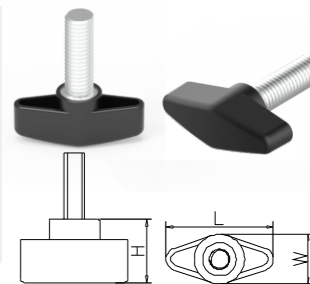

Part No.	L	W	H	Stem thread	Colour	Material
200070	30mm	12mm	22mm	M6x15mm	●	ABS
200071	30mm	12mm	22mm	M6x25mm	●	ABS
200072	45mm	16mm	22mm	M8x15mm	●	ABS
200073	45mm	16mm	22mm	M8x25mm	●	ABS

Part No.	L	W	H	Stem thread	Colour	Material
200080	45mm	16mm	22mm	M8x25mm	●	ABS
200081	45mm	16mm	22mm	M8x65mm	●	ABS
200082	45mm	16mm	22mm	M10x25mm	●	ABS
200083	45mm	16mm	22mm	M10x65mm	●	ABS