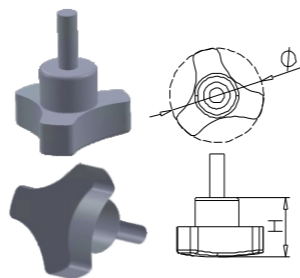

Part No.	L	W	H	Stem thread	Colour	Material
200070	30mm	12mm	22mm	M6x15mm	●	ABS
200071	30mm	12mm	22mm	M6x25mm	●	ABS
200072	45mm	16mm	22mm	M8x15mm	●	ABS
200073	45mm	16mm	22mm	M8x25mm	●	ABS

Part No.	L	W	H	Stem thread	Colour	Material
200080	45mm	16mm	22mm	M8x25mm	●	ABS
200081	45mm	16mm	22mm	M8x65mm	●	ABS
200082	45mm	16mm	22mm	M10x25mm	●	ABS
200083	45mm	16mm	22mm	M10x65mm	●	ABS

Part No.	Size	Stem thread	Colour	Material
200020	50x26x18mm	1/4"-20x1"	●	Nylon
200021	50x26x18mm	1/4"-20x1.5"	●	Nylon
200022	50x26x18mm	5/16"-18x1"	●	Nylon
200023	50x26x18mm	5/16"-18x1.5"	●	Nylon

Part No.	Size	Stem thread	Colour	Material
200030	28.5x14x18.5mm	M5x20mm	●	PA6
200031	28.5x14x18.5mm	M5x20mm	●	PA6

Part No.	Dia.	H	Stem thread	Colour	Material
200090	Ø 50mm	19.5mm	M8x38mm	●	ABS
200091	Ø 50mm	19.5mm	M10x63mm	●	ABS
200092	Ø 60mm	19.5mm	M8x38mm	●	ABS
200093	Ø 60mm	19.5mm	M10x63mm	●	ABS
200094	Ø 70mm	19.5mm	M8x38mm	●	ABS
200095	Ø 70mm	19.5mm	M10x63mm	●	ABS

Part No.	Dia.	H	Stem thread	Colour	Material
200110	Ø 32mm	20mm	M5x15mm	●	ABS
200111	Ø 32mm	20mm	M5x25mm	●	ABS
200112	Ø 32mm	20mm	M6x15mm	●	ABS
200113	Ø 32mm	20mm	M6x25mm	●	ABS

Part No.	Dia.	H	Stem thread	Colour	Material
200120	Ø 40mm	15mm	M6x25mm	●	ABS
200121	Ø 40mm	15mm	M6x50mm	●	ABS