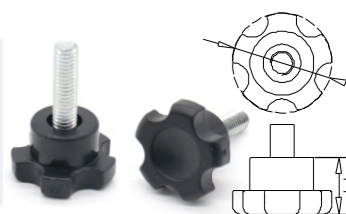

Part No.	Size	Stem thread	Colour	Material
200050	65x28mm	5/16"-18x1"	●	PA6
200051	65x28mm	5/16"-18x1-1/4"	●	PA6
200052	65x28mm	M8x25mm	●	PA6
200053	65x28mm	M8x30mm	●	PA6

Part No.	SW	H	Stem thread	Color	Material
119010	50mm	16mm	M6x20mm	Gray	PA6/Steel
119011	50mm	16mm	M8x20mm	Gray	PA6/Steel

Part No.	Dia.	H	Stem thread	Colour	Material
200290	Ø 40mm	15.5mm	M6x25mm	●	ABS
200291	Ø 40mm	15.5mm	M6x50mm	●	ABS
200292	Ø 40mm	15.5mm	M8x25mm	●	ABS
200293	Ø 40mm	15.5mm	M8x50mm	●	ABS

Part No.	L	W	H	Stem thread	Colour	Material
200130	48mm	38mm	21mm	M6x15mm	●	ABS
200131	48mm	38mm	21mm	M6x25mm	●	ABS
200132	48mm	38mm	21mm	M8x15mm	●	ABS
200133	48mm	38mm	21mm	M8x25mm	●	ABS

Part No.	Dia.	H	Stem thread	Colour	Material
200300	Ø 30mm	16.5mm	M6x25mm	●	ABS
200301	Ø 30mm	16.5mm	M6x50mm	●	ABS
200302	Ø 30mm	16.5mm	M8x25mm	●	ABS
200303	Ø 30mm	16.5mm	M8x50mm	●	ABS

Part No.	Dia.	H	Stem thread	Colour	Material
200140	Ø 21mm	12mm	M4x20mm	●	ABS
200141	Ø 21mm	12mm	M5x20mm	●	ABS

Part No.	Dia.	H	Stem thread	Colour	Material
200280	Ø 32mm	15mm	M6x40mm	●	ABS

Part No.	Dia.	H	Stem thread	Colour	Material
200160	Ø 28mm	10.5mm	M6x15mm	●	ABS
200161	Ø 28mm	10.5mm	M6x25mm	●	ABS

Part No.	Dia.	H	Stem thread	Colour	Material
200170	Ø 40mm	30mm	M6x15mm	● ○	ABS
200171	Ø 40mm	30mm	M6x25mm	● ○	ABS
200172	Ø 40mm	30mm	M8x15mm	● ○	ABS
200173	Ø 40mm	30mm	M8x25mm	● ○	ABS