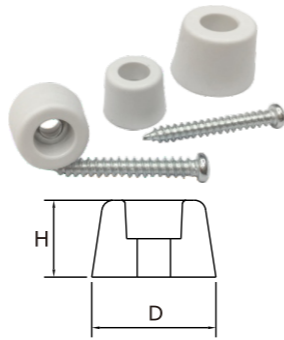

## Screw-on Glides Series 带螺丝脚垫系列

1

Screw-on Plastic Glides  
带螺丝塑料脚垫 P 93

2

Screw-on Felt Glides  
带螺丝毛毡脚垫 P 94

# 1 Screw-on Plastic Glides 带螺丝塑料脚垫

Part No.	D	H	Colour
120190	17mm	8mm	○
120191	22mm	8mm	○
120192	25mm	8mm	○

Part No.	Dia.	H	Hardness	Colour
HS-16100	16mm	10mm	80A	● ○
HS-19070	19mm	7mm	80A	● ○
HS-20150	20mm	15mm	80A	● ○
HS-22130	22mm	13mm	80A	● ○
HS-30200	30mm	20mm	80A	● ○
HS-35250	35mm	25mm	80A	● ○
HS-50250	50mm	25mm	80A	● ○

Part No.	Dia.	H	Hardness	Colour
HS-15800	15mm	8mm	80A	● ○ /
HS-20100	20mm	10mm	80A	● ○ /
HS-25115	25mm	11.5mm	80A	● ○ /

Part No.	D	H	Colour
122507	25mm	7mm	● ●
123808	38mm	8mm	● ●
125008	50mm	8mm	● ●
126408	64mm	8mm	● ●

Part No.	D	H	Colour
120285	28.5mm	6.8mm	● ●
120286	47.6mm	6.8mm	● ●
120287	57.5mm	6.8mm	● ●
120288	83mm	6.8mm	● ●

Part No.	D	H	Colour
120750	25mm	7.5mm	●
120751	32mm	7.5mm	●
120752	49mm	11.5mm	●

Part No.	D	H	Colour
120820	82mm	11mm	●