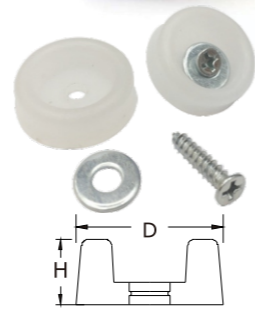

# 1 Screw-on Plastic Glides 带螺丝塑料脚垫

Part No.	D	H	Colour
120190	17mm	8mm	○
120191	22mm	8mm	○
120192	25mm	8mm	○

Part No.	Dia.	H	Hardness	Colour
HS-16100	16mm	10mm	80A	● ○
HS-19070	19mm	7mm	80A	● ○
HS-20150	20mm	15mm	80A	● ○
HS-22130	22mm	13mm	80A	● ○
HS-30200	30mm	20mm	80A	● ○
HS-35250	35mm	25mm	80A	● ○
HS-50250	50mm	25mm	80A	● ○

Part No.	Dia.	H	Hardness	Colour
HS-15800	15mm	8mm	80A	● ○ /
HS-20100	20mm	10mm	80A	● ○ /
HS-25115	25mm	11.5mm	80A	● ○ /

Part No.	D	H	Colour
122507	25mm	7mm	● ●
123808	38mm	8mm	● ●
125008	50mm	8mm	● ●
126408	64mm	8mm	● ●

Part No.	D	H	Colour
120285	28.5mm	6.8mm	● ●
120286	47.6mm	6.8mm	● ●
120287	57.5mm	6.8mm	● ●
120288	83mm	6.8mm	● ●

Part No.	D	H	Colour
120750	25mm	7.5mm	●
120751	32mm	7.5mm	●
120752	49mm	11.5mm	●

Part No.	D	H	Colour
120820	82mm	11mm	●

# 2 Screw-on Felt Glides 带螺丝毛毡脚垫

Part No.	Dia.	H	Colour
120250	25mm	9mm	● ●
120251	30mm	9mm	● ●
120252	40mm	9mm	● ●
120253	50mm	9mm	● ●
120254	60mm	9mm	● ●
120255	70mm	9mm	● ●
120256	35x35mm	9mm	● ●
120257	55x55mm	9mm	● ●
120258	25x100mm	9mm	● ●