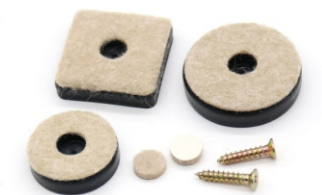

Part No.	Dia.	H	Hardness	Colour
HS-15800	15mm	8mm	80A	● ○ /
HS-20100	20mm	10mm	80A	● ○ /
HS-25115	25mm	11.5mm	80A	● ○ /

Part No.	D	H	Colour
122507	25mm	7mm	● ●
123808	38mm	8mm	● ●
125008	50mm	8mm	● ●
126408	64mm	8mm	● ●

Part No.	D	H	Colour
120285	28.5mm	6.8mm	● ●
120286	47.6mm	6.8mm	● ●
120287	57.5mm	6.8mm	● ●
120288	83mm	6.8mm	● ●

Part No.	D	H	Colour
120750	25mm	7.5mm	●
120751	32mm	7.5mm	●
120752	49mm	11.5mm	●

Part No.	D	H	Colour
120820	82mm	11mm	●

# 2 Screw-on Felt Glides 带螺丝毛毡脚垫

Part No.	Dia.	H	Colour
120250	25mm	9mm	● ●
120251	30mm	9mm	● ●
120252	40mm	9mm	● ●
120253	50mm	9mm	● ●
120254	60mm	9mm	● ●
120255	70mm	9mm	● ●
120256	35x35mm	9mm	● ●
120257	55x55mm	9mm	● ●
120258	25x100mm	9mm	● ●