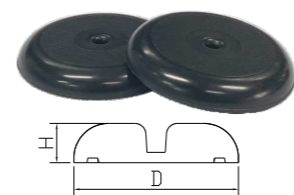

## Screw-on Glides Series 带螺丝脚垫系列

1

Screw-on Plastic Glides  
带螺丝塑料脚垫 P 93

2

Screw-on Felt Glides  
带螺丝毛毡脚垫 P 94

# 1 Screw-on Plastic Glides 带螺丝塑料脚垫

Part No.	D	H	Colour
120190	17mm	8mm	○
120191	22mm	8mm	○
120192	25mm	8mm	○

Part No.	Dia.	H	Hardness	Colour
HS-16100	16mm	10mm	80A	● ○
HS-19070	19mm	7mm	80A	● ○
HS-20150	20mm	15mm	80A	● ○
HS-22130	22mm	13mm	80A	● ○
HS-30200	30mm	20mm	80A	● ○
HS-35250	35mm	25mm	80A	● ○
HS-50250	50mm	25mm	80A	● ○

Part No.	Dia.	H	Hardness	Colour
HS-15800	15mm	8mm	80A	● ○ /
HS-20100	20mm	10mm	80A	● ○ /
HS-25115	25mm	11.5mm	80A	● ○ /

Part No.	D	H	Colour
122507	25mm	7mm	● ●
123808	38mm	8mm	● ●
125008	50mm	8mm	● ●
126408	64mm	8mm	● ●

Part No.	D	H	Colour
120285	28.5mm	6.8mm	● ●
120286	47.6mm	6.8mm	● ●
120287	57.5mm	6.8mm	● ●
120288	83mm	6.8mm	● ●

Part No.	D	H	Colour
120750	25mm	7.5mm	●
120751	32mm	7.5mm	●
120752	49mm	11.5mm	●

Part No.	D	H	Colour
120820	82mm	11mm	●