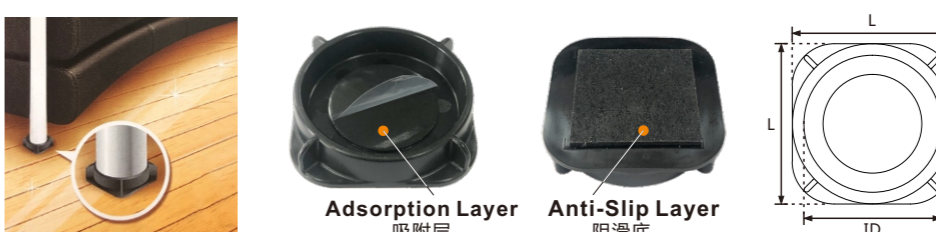

No Casters Cups

Before installing the caster cup, the table can be pushed on the smooth floor at will.
安装脚轮杯之前，桌子在光滑的地面上可随意推动