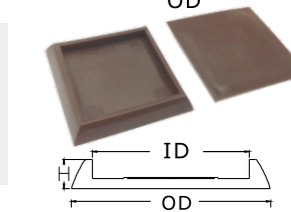

Part No.	ID	OD	H	Colour
HH-45083	45x45mm	56.5x56.5mm	8.3mm	●
HH-51080	51x51mm	63x63mm	8mm	●