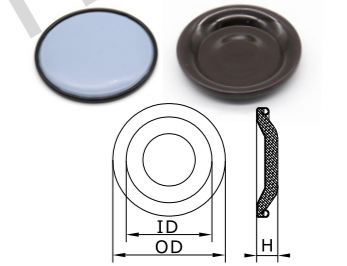

| Part No. | ID | OD | H | Colour |
|----------|------|--------|-------|--------|
| HH-44575 | 20mm | 44.5mm | 7.5mm | ● |
| HH-58800 | 42mm | 58mm | 8mm | ● |
| HH-64005 | 42mm | 64mm | 11mm | ● |

| Part No. | ID | OD | H | Colour |
|----------|-------------|---------|-----|--------|
| HH-61006 | 46x46mm | 61x61mm | 9mm | ● |
| HH-76009 | 63.5x63.5mm | 76x76mm | 9mm | ● |

| Part No. | Dia. | L | C | Colour |
|----------|------|------|-------|--------|
| 120180 | 20mm | 20mm | 1.9mm | ● |
| 120181 | 22mm | 20mm | 1.9mm | ● |
| 120182 | 24mm | 20mm | 1.9mm | ● |
| 120183 | 26mm | 20mm | 1.9mm | ● |
| 120184 | 28mm | 20mm | 1.9mm | ● |
| 120185 | 32mm | 20mm | 1.9mm | ● |

4 Easy Gliding Caster Cups 助滑底脚轮杯

| Part No. | ID | OD | H | Colour |
|----------|-------|-------|------|--------|
| HH-76080 | 60mm | 76mm | 13mm | ● |
| HH-11501 | 102mm | 115mm | 10mm | ● |

| Part No. | ID | OD | H | Colour |
|----------|------|--------|-------|--------|
| HH-44520 | 20mm | 44.5mm | 7.5mm | ● |
| HH-58842 | 42mm | 58mm | 8mm | ● |
| HH-64011 | 42mm | 64mm | 11mm | ● |

| Part No. | L | W | H | Colour |
|----------|--------|--------|--------|--------|
| HH-64641 | 64.7mm | 64.7mm | 15.5mm | ● |

| Part No. | ID | Size | H | Colour |
|----------|------|---------|------|--------|
| HH-57571 | 50mm | 57x57mm | 14mm | ● |