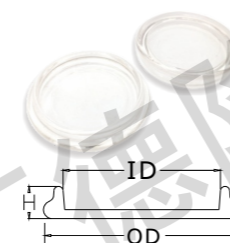

Part No.	ID	OD	H	Colour
HH-30107	30mm	41.5mm	10.7mm	☒
HH-40101	40mm	54.6mm	10.1mm	☒
HH-50107	50mm	64mm	10.7mm	☒