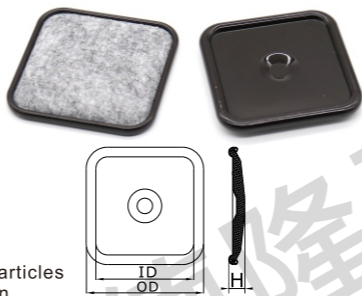

6 Felt Anti-skid Gliding Caster Cups 毛毡阻滑底脚轮杯

Part No.	ID	OD	H	Colour
HH-76013	60mm	76mm	13mm	●
HH-11512	102mm	115mm	10mm	●

Part No.	ID	OD	H	Colour
HH-44507	20mm	44.5mm	7.5mm	●
HH-58880	42mm	58mm	8mm	●
HH-64042	42mm	64mm	11mm	●

Part No.	ID	OD	H	Colour
HH-61469	46x46mm	61x61mm	9mm	●
HH-76639	63.5x63.5mm	76x76mm	9mm	●