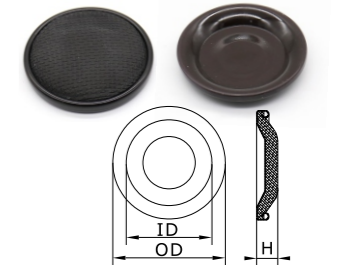

| Part No. | Dia. | L | C | Colour |
|----------|------|------|-------|--------|
| 120180 | 20mm | 20mm | 1.9mm | ● |
| 120181 | 22mm | 20mm | 1.9mm | ● |
| 120182 | 24mm | 20mm | 1.9mm | ● |
| 120183 | 26mm | 20mm | 1.9mm | ● |
| 120184 | 28mm | 20mm | 1.9mm | ● |
| 120185 | 32mm | 20mm | 1.9mm | ● |

4 Easy Gliding Caster Cups 助滑底脚轮杯

| Part No. | ID | OD | H | Colour |
|----------|-------|-------|------|--------|
| HH-76080 | 60mm | 76mm | 13mm | ● |
| HH-11501 | 102mm | 115mm | 10mm | ● |

| Part No. | ID | OD | H | Colour |
|----------|------|--------|-------|--------|
| HH-44520 | 20mm | 44.5mm | 7.5mm | ● |
| HH-58842 | 42mm | 58mm | 8mm | ● |
| HH-64011 | 42mm | 64mm | 11mm | ● |

| Part No. | ID | OD | H | Colour |
|----------|-------------|---------|-----|--------|
| HH-61619 | 46x46mm | 61x61mm | 9mm | ● |
| HH-76769 | 63.5x63.5mm | 76x76mm | 9mm | ● |

5 Rubber Anti-skid Gliding Caster Cups 橡胶阻滑底脚轮杯

| Part No. | ID | OD | H | Colour |
|----------|-------|-------|------|--------|
| HH-76760 | 60mm | 76mm | 13mm | ● |
| HH-11500 | 102mm | 115mm | 10mm | ● |

| Part No. | ID | OD | H | Colour |
|----------|------|--------|-------|--------|
| HH-44500 | 20mm | 44.5mm | 7.5mm | ● |
| HH-58000 | 42mm | 58mm | 8mm | ● |
| HH-64000 | 42mm | 64mm | 11mm | ● |