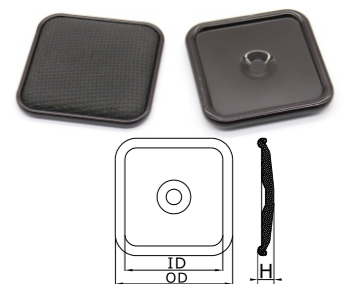

Part No.	ID	OD	H	Colour
HH-61000	46x46mm	61x61mm	9mm	●
HH-76000	63.5x63.5mm	76x76mm	9mm	●