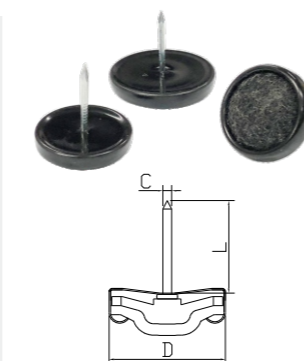

| Part No. | ID | OD | H | Colour |
|----------|------|--------|-----|--------|
| HH-44092 | 44mm | 54.5mm | 9mm | ● |

| Part No. | ID | OD | H | Colour |
|----------|------|--------|--------|--------|
| HH-40185 | 40mm | 48.9mm | 18.5mm | ● |
| HH-54185 | 54mm | 65mm | 18.5mm | ● |

3 Felt Base Caster Cups 毛毡底脚轮杯

| Part No. | ID | OD | H | Colour |
|----------|------|--------|--------|--------|
| HH-43185 | 43mm | 47.6mm | 18.5mm | ● |
| HH-60185 | 60mm | 64.8mm | 18.5mm | ● |

| Part No. | ID | OD | H | Colour |
|----------|-------|-------|------|--------|
| HH-76008 | 60mm | 76mm | 13mm | ● |
| HH-11510 | 102mm | 115mm | 10mm | ● |

| Part No. | ID | OD | H | Colour |
|----------|------|--------|-------|--------|
| HH-44575 | 20mm | 44.5mm | 7.5mm | ● |
| HH-58800 | 42mm | 58mm | 8mm | ● |
| HH-64005 | 42mm | 64mm | 11mm | ● |

| Part No. | ID | OD | H | Colour |
|----------|-------------|---------|-----|--------|
| HH-61006 | 46x46mm | 61x61mm | 9mm | ● |
| HH-76009 | 63.5x63.5mm | 76x76mm | 9mm | ● |

| Part No. | Dia. | L | C | Colour |
|----------|------|------|-------|--------|
| 120180 | 20mm | 20mm | 1.9mm | ● |
| 120181 | 22mm | 20mm | 1.9mm | ● |
| 120182 | 24mm | 20mm | 1.9mm | ● |
| 120183 | 26mm | 20mm | 1.9mm | ● |
| 120184 | 28mm | 20mm | 1.9mm | ● |
| 120185 | 32mm | 20mm | 1.9mm | ● |