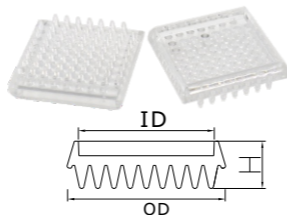

2 Plastic Caster Cups 塑料脚轮杯

| Part No. | ID | OD | H | Colour |
|----------|------|------|------|--------|
| HH-50018 | 49mm | 59mm | 18mm | ☒ |

| Part No. | ID | OD | H | Colour |
|----------|-------------|---------|------|--------|
| HH-47516 | 47.5x47.5mm | 55x55mm | 16mm | ☒ |