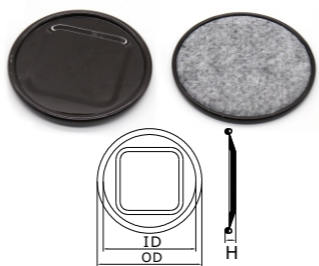

6 Felt Anti-skid Gliding Caster Cups 毛毡阻滑底脚轮杯

Part No.	ID	OD	H	Colour
HH-76013	60mm	76mm	13mm	●
HH-11512	102mm	115mm	10mm	●

Part No.	ID	OD	H	Colour
HH-44507	20mm	44.5mm	7.5mm	●
HH-58880	42mm	58mm	8mm	●
HH-64042	42mm	64mm	11mm	●

Part No.	ID	OD	H	Colour
HH-61469	46x46mm	61x61mm	9mm	●
HH-76639	63.5x63.5mm	76x76mm	9mm	●