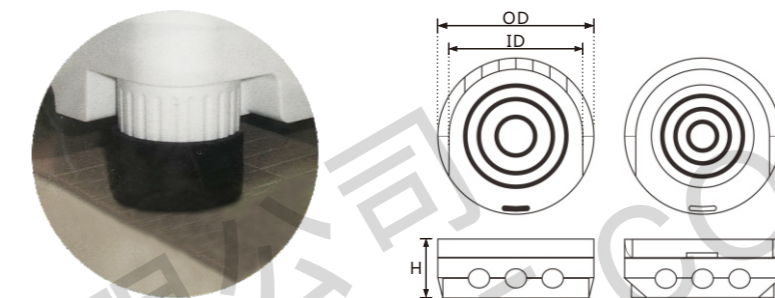

8 Shockproof Anti-skid Caster Cups 减震防滑脚轮杯

Part No.	ID	OD	H	Colour
HH-60702	60mm	70mm	25mm	●

Part No.	L	W	H	Colour
HH-64641	64.7mm	64.7mm	15.5mm	●