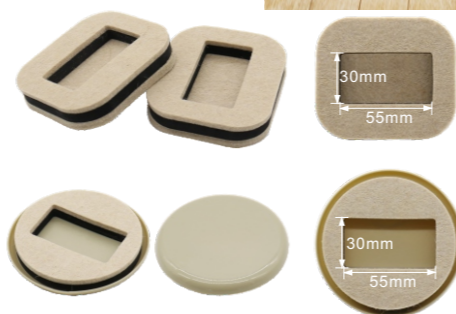

6 Felt Anti-skid Gliding Caster Cups 毛毡阻滑底脚轮杯

Part No.	ID	OD	H	Colour
HH-76013	60mm	76mm	13mm	●
HH-11512	102mm	115mm	10mm	●

Part No.	ID	OD	H	Colour
HH-44507	20mm	44.5mm	7.5mm	●
HH-58880	42mm	58mm	8mm	●
HH-64042	42mm	64mm	11mm	●

Part No.	ID	OD	H	Colour
HH-61469	46x46mm	61x61mm	9mm	●
HH-76639	63.5x63.5mm	76x76mm	9mm	●

★ This series of caster cups are all made of tinplate.
本系列脚轮杯，皆由马口铁材质制成

Surface tape with rubber particles enhances anti-skid function.
表面带胶粒，增强防滑功能

7 Felt Pads Bottom Furniture Caster Cups 毛毡泡棉脚轮杯

Part No.	Size	H	Shape	Colour
HDH-70810	70x81mm	16mm	Rectangle	●

Part No.	Size	H	Shape	Colour
HDH-88000	∅ 88mm	12mm	Round	●

8 Shockproof Anti-skid Caster Cups 减震防滑脚轮杯

Part No.	ID	OD	H	Colour
HH-60702	60mm	70mm	25mm	●

Part No.	L	W	H	Colour
HH-64641	64.7mm	64.7mm	15.5mm	●

Part No.	ID	Size	H	Colour
HH-57571	50mm	57x57mm	14mm	●

Before installing the caster cup, the table can be pushed on the smooth floor at will.
安装脚轮杯之前，桌子在光滑的地面上可随意推动

After installing the caster cup, the table cannot be pushed.
安装脚轮杯之后，桌子无法推动