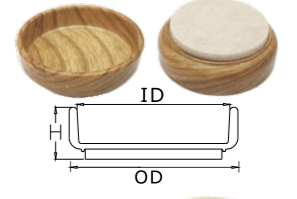

Part No.	ID	OD	H	Colour
HH-60205	60mm	67.5mm	20.5mm