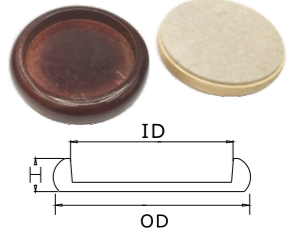

Part No.	ID	OD	H	Colour
HH-50012	50mm	65mm	12mm