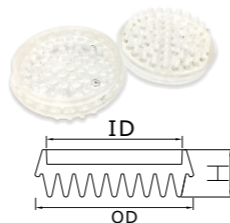

2 Plastic Caster Cups 塑料脚轮杯

| Part No. | ID | OD | H | Colour |
|----------|------|------|------|--------|
| HH-50018 | 49mm | 59mm | 18mm | ☒ |

| Part No. | ID | OD | H | Colour |
|----------|-------------|---------|------|--------|
| HH-47516 | 47.5x47.5mm | 55x55mm | 16mm | ☒ |