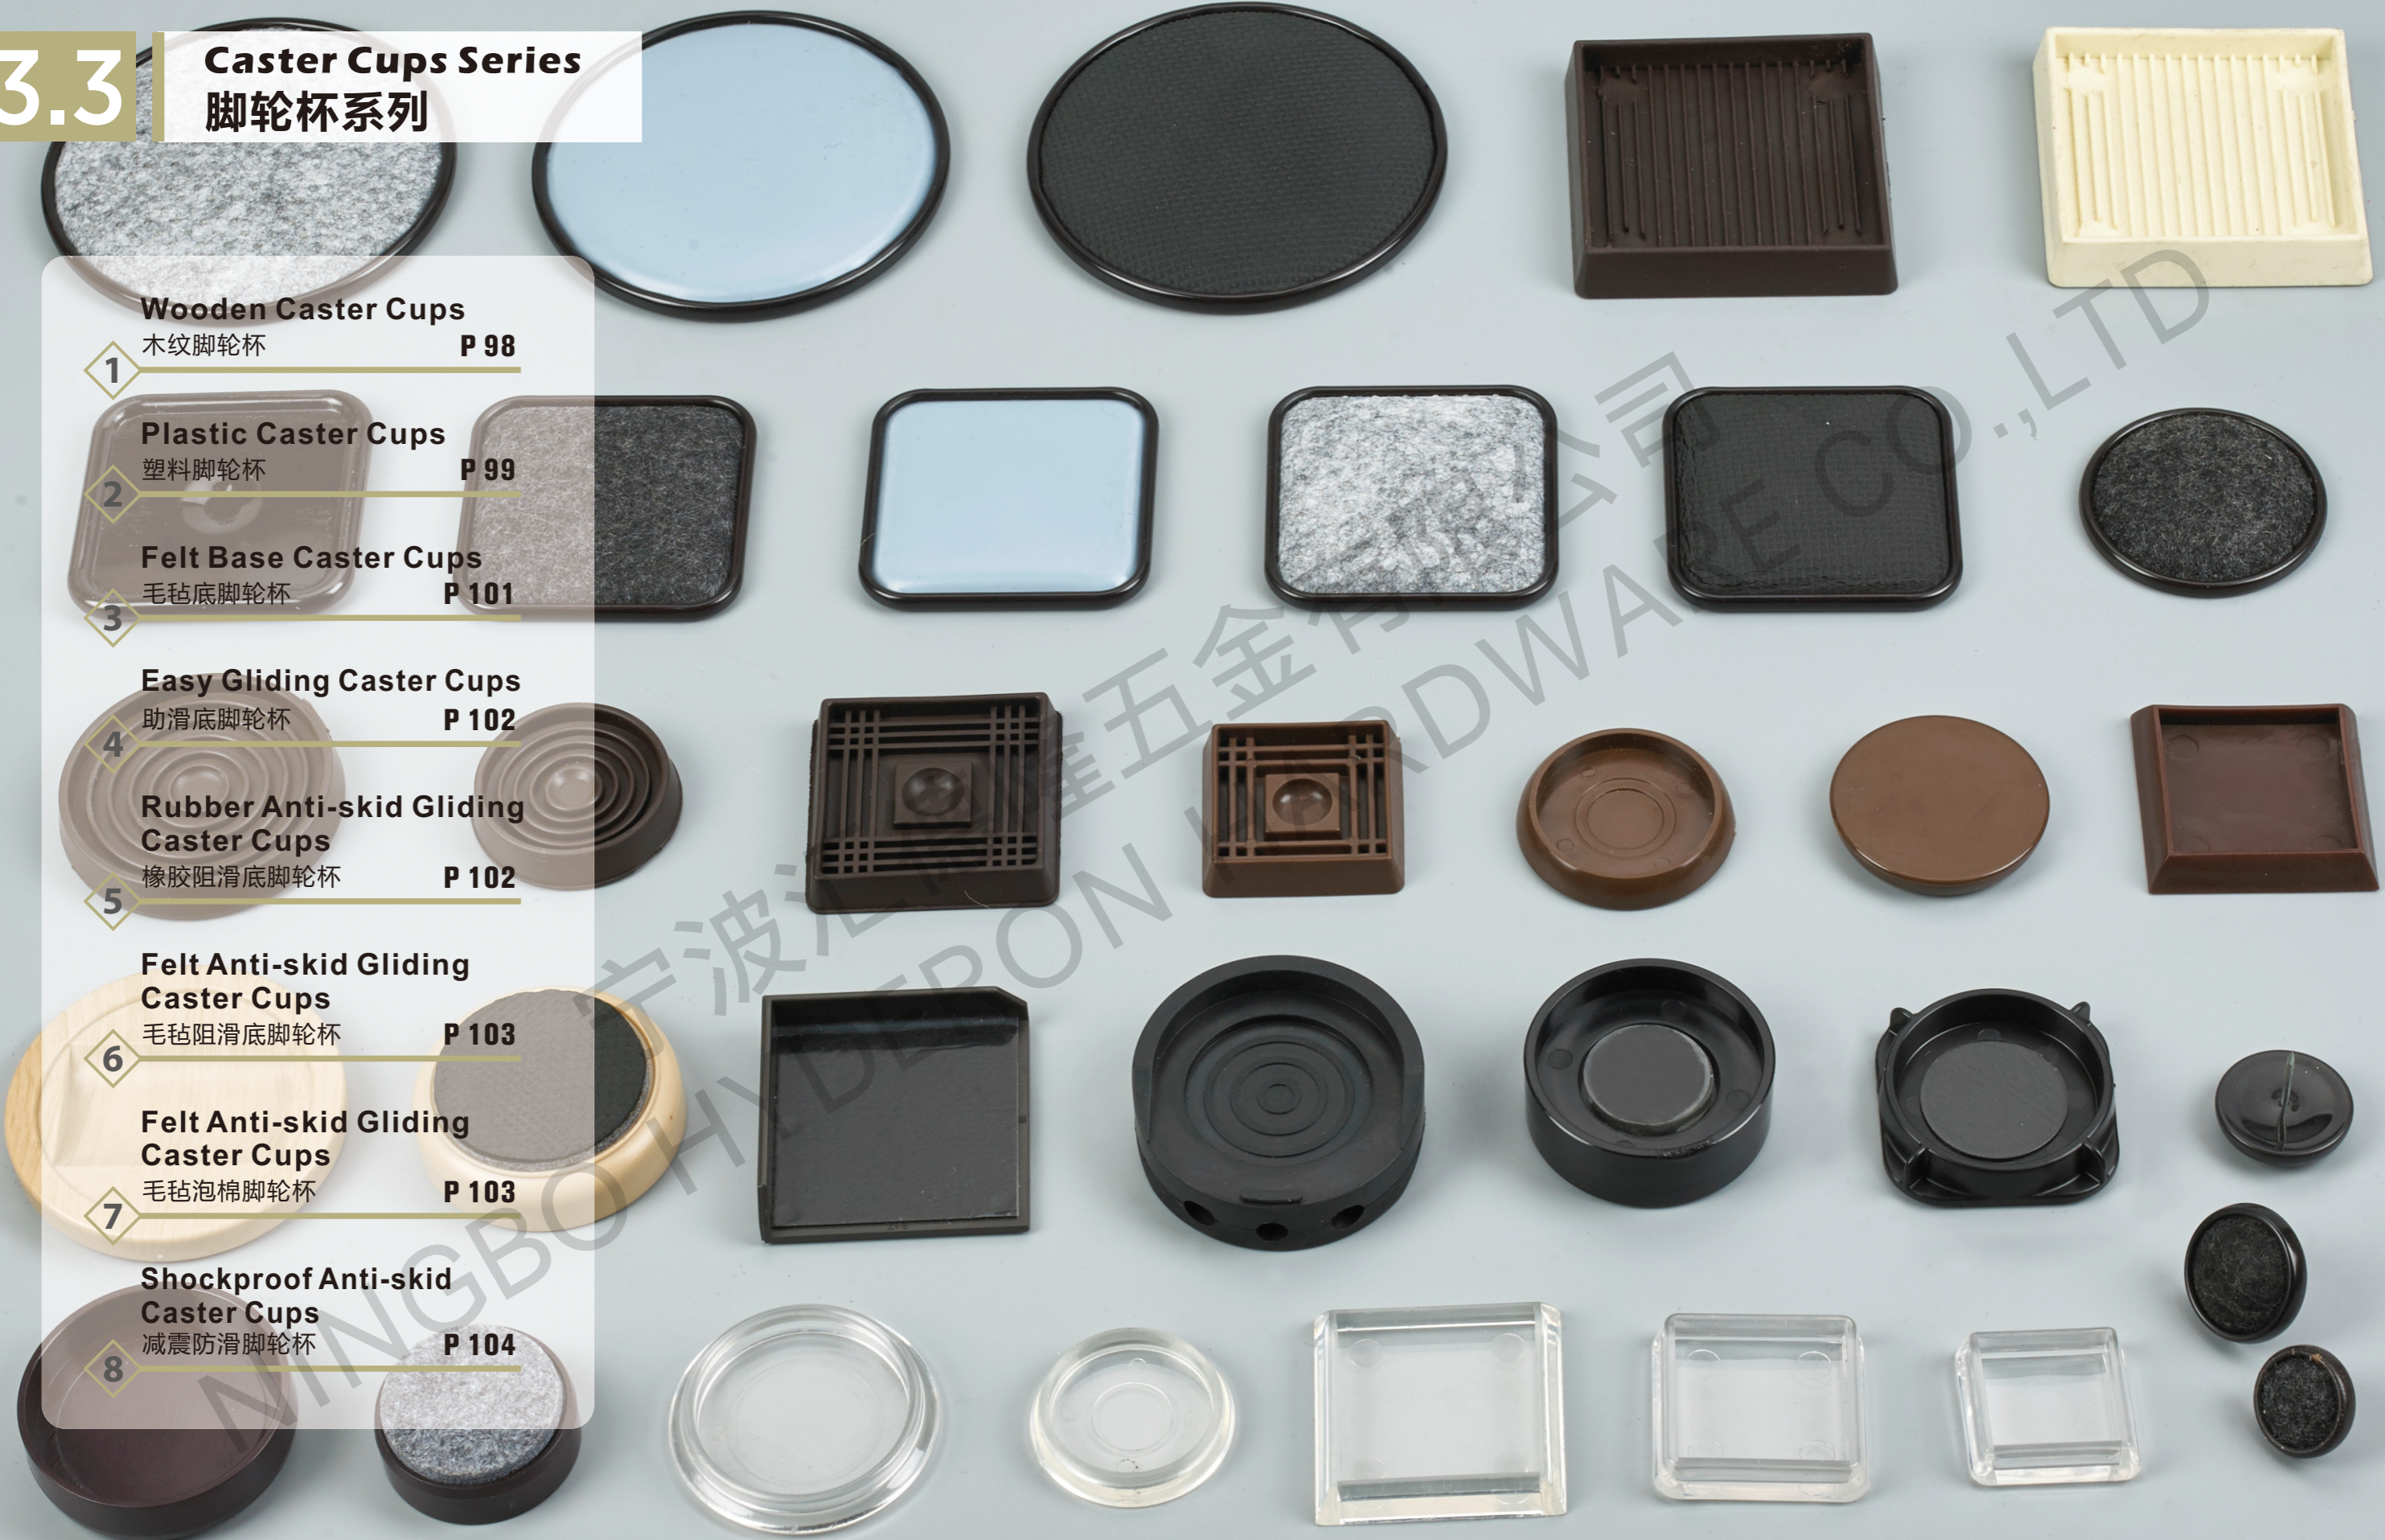

3.3

Caster Cups Series 脚轮杯系列

Wooden Caster Cups

木纹脚轮杯 P 98

1

Plastic Caster Cups

塑料脚轮杯 P 99

2

Felt Base Caster Cups

毛毡底脚轮杯 P 101

3

Easy Gliding Caster Cups

助滑底脚轮杯 P 102

4

Rubber Anti-skid Gliding Caster Cups

橡胶阻滑底脚轮杯 P 102

5

Felt Anti-skid Gliding Caster Cups

毛毡阻滑底脚轮杯 P 103

6

Felt Anti-skid Gliding Caster Cups

毛毡泡棉脚轮杯 P 103

7

Shockproof Anti-skid Caster Cups

减震防滑脚轮杯 P 104

8