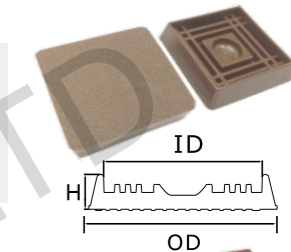

Part No.	ID	OD	H	Colour
HH-41011	41x41mm	50x50mm	11mm	●
HH-50011	54x54mm	64x64mm	11mm	●