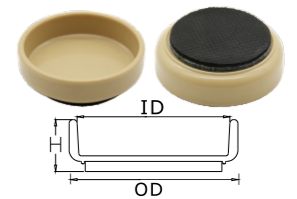

Other textures are also available.
还可做其他纹理。

Part No.	ID	OD	H	Colour
HH-67205	60mm	67.5mm	20.5mm