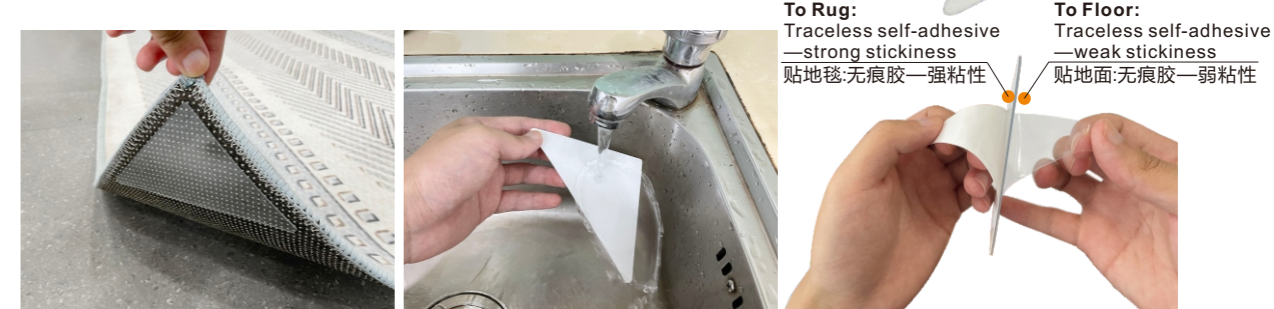

Traceless Self-adhesive

Traceless Self-adhesive