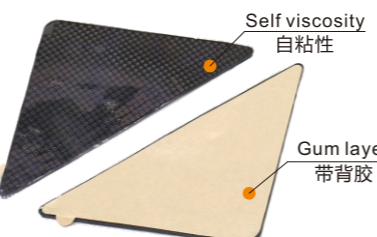

Part No.	Size	H	Colour
HDT-10120	100x100mm	1.2mm	⊘

Traceless Self-adhesive

Traceless Self-adhesive

Part No.	Size	H	Colour
HDU-10033	100x100mm	2.5mm	● ● ●
HDU-10525	105x105mm	2.5mm	● ● ●
HDU-11025	110x110mm	2.5mm	● ● ●

Both sides of the product are self-adhesive.
产品正反两面都带有自粘性

Part No.	Size	H	Colour
HDU-11033	100x100mm	2.5mm	● ● ●

Part No.	Size	H	Colour
HDU-12300	123x123mm	2.5mm	● ● ●

Part No.	Size	H	Colour
HDU-25132	25x130mm	2.5mm	● ● ●
HDU-30182	30x180mm	2.5mm	● ● ●

This kind of carpet anti-skid pad can be cut into any length at will. One side with viscose layer is attached to the four corners on the opposite side of the carpet. The other side is slightly viscous to increase resistance and has function of skid resistance.
此款地毯防滑垫可以随意切割长度，带有粘胶层的一面贴于地毯反面的四个角上，利用另一面微弱的粘性，增加阻力，起到阻滑作用