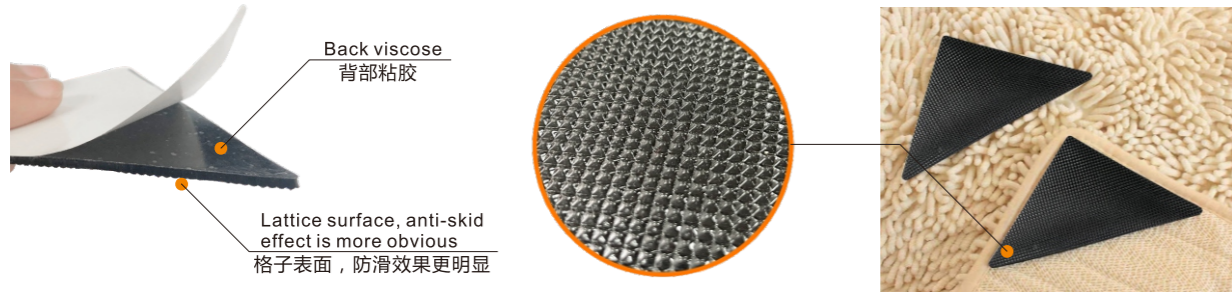

3.4

Rug Gripper Series 地毯防滑垫系列

1 **Rug Gripper Series**
地毯防滑垫系列 P 107

2 **Anti Vibration Bumper Series**
防撞/减震系列 P 111

1 Rug Gripper Series 地毯防滑垫系列

Part No.	Size	H	Colour
HDY-10030	100x100mm	2.5mm	●

Part No.	Size	H	Colour
HDY-12120	123x123mm	2.5mm	●

Both sides of the product are self-adhesive.
产品正反两面都带有自粘性

Part No.	Size	H	Colour
HDU-11033	100x100mm	2.5mm	● ● ●

Part No.	Size	H	Colour
HDU-12300	123x123mm	2.5mm	● ● ●

Part No.	Size	H	Colour
HDU-25132	25x130mm	2.5mm	● ● ●
HDU-30182	30x180mm	2.5mm	● ● ●

This kind of carpet anti-skid pad can be cut into any length at will. One side with viscose layer is attached to the four corners on the opposite side of the carpet. The other side is slightly viscous to increase resistance and has function of skid resistance.
此款地毯防滑垫可以随意切割长度，带有粘胶层的一面贴于地毯反面的四个角上，利用另一面微弱的粘性，增加阻力，起到阻滑作用

Part No.	Size	H	Colour
HDF-15033	150x150mm	3.3mm	●

Carpet anti-roll edge mat can be cut into small pieces along the grain. Both sides are sticky with the function of anti-skid and anti-roll edge.
地毯防卷边垫可以沿纹路裁切成小片，两面都带有粘性，具有阻滑防卷边的功能