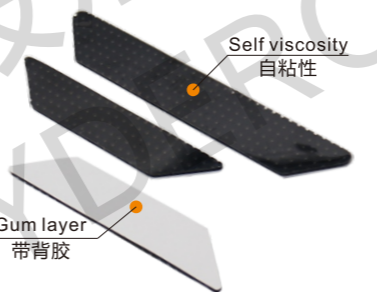

Both sides of the product are self-adhesive.
产品正反两面都带有自粘性

Part No.	Size	H	Colour
HDU-11033	100x100mm	2.5mm	● ● ●

Part No.	Size	H	Colour
HDU-12300	123x123mm	2.5mm	● ● ●

Part No.	Size	H	Colour
HDU-25132	25x130mm	2.5mm	● ● ●
HDU-30182	30x180mm	2.5mm	● ● ●

Part No.	Size	H	Colour
HDU-25130	25x130mm	2.5mm	● ● ●
HDU-30180	30x180mm	2.5mm	● ● ●

Both sides of the product are self-adhesive.
产品正反两面都带有自粘性

Part No.	Size	H	Colour
HDM-10110	100x110mm	2.5mm	●

Part No.	W	H	Colour
HDP-20100	20mm	1mm	● ●

This kind of carpet anti-skid pad can be cut into any length at will. One side with viscose layer is attached to the four corners on the opposite side of the carpet. The other side is slightly viscous to increase resistance and has function of skid resistance.
此款地毯防滑垫可以随意切割长度，带有粘胶层的一面贴于地毯反面的四个角上，利用另一面微弱的粘性，增加阻力，起到阻滑作用

Part No.	Size	H	Colour
HDF-15033	150x150mm	3.3mm	●

Carpet anti-roll edge mat can be cut into small pieces along the grain. Both sides are sticky with the function of anti-skid and anti-roll edge.
地毯防卷边垫可以沿纹路裁切成小片，两面都带有粘性，具有阻滑防卷边的功能