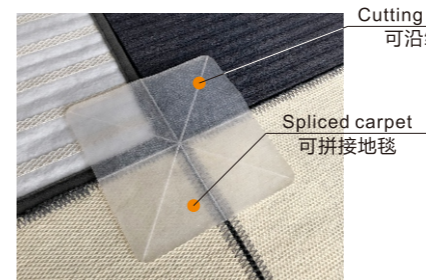

Both sides of the product are self-adhesive.
产品正反两面都带有自粘性

Part No.	Size	H	Colour
HDU-11033	100x100mm	2.5mm	● ● ●

Part No.	Size	H	Colour
HDU-12300	123x123mm	2.5mm	● ● ●

Part No.	Size	H	Colour
HDU-25132	25x130mm	2.5mm	● ● ●
HDU-30182	30x180mm	2.5mm	● ● ●

Part No.	Size	H	Colour
HDU-25130	25x130mm	2.5mm	● ● ●
HDU-30180	30x180mm	2.5mm	● ● ●

Both sides of the product are self-adhesive.
产品正反两面都带有自粘性

Part No.	Size	H	Colour
HDM-10110	100x110mm	2.5mm	●

Part No.	W	H	Colour
HDP-20100	20mm	1mm	● ●

This kind of carpet anti-skid pad can be cut into any length at will. One side with viscose layer is attached to the four corners on the opposite side of the carpet. The other side is slightly viscous to increase resistance and has function of skid resistance.
此款地毯防滑垫可以随意切割长度，带有粘胶层的一面贴于地毯反面的四个角上，利用另一面微弱的粘性，增加阻力，起到阻滑作用

Part No.	Size	H	Colour
HDF-15033	150x150mm	3.3mm	●

Carpet anti-roll edge mat can be cut into small pieces along the grain. Both sides are sticky with the function of anti-skid and anti-roll edge.
地毯防卷边垫可以沿纹路裁切成小片，两面都带有粘性，具有阻滑防卷边的功能