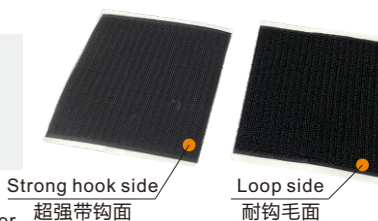

Part No.	Size	H	Colour
HDT-10120	100x100mm	1.2mm	⊘

Traceless Self-adhesive

Traceless Self-adhesive

Part No.	Size	H	Colour
HDU-10033	100x100mm	2.5mm	● ● ●
HDU-10525	105x105mm	2.5mm	● ● ●
HDU-11025	110x110mm	2.5mm	● ● ●

Both sides of the product are self-adhesive.
产品正反两面都带有自粘性

Part No.	Size	H	Colour
HDU-11033	100x100mm	2.5mm	● ● ●

Part No.	Size	H	Colour
HDU-12300	123x123mm	2.5mm	● ● ●

Part No.	Size	H	Colour
HDU-25132	25x130mm	2.5mm	● ● ●
HDU-30182	30x180mm	2.5mm	● ● ●

Part No.	Size	H	Colour
HDU-25130	25x130mm	2.5mm	● ● ●
HDU-30180	30x180mm	2.5mm	● ● ●

Both sides of the product are self-adhesive.
产品正反两面都带有自粘性

Part No.	Size	H	Colour
HDM-10110	100x110mm	2.5mm	●

Part No.	W	H	Colour
HDP-20100	20mm	1mm	● ●

This kind of carpet anti-skid pad can be cut into any length at will. One side with viscose layer is attached to the four corners on the opposite side of the carpet. The other side is slightly viscous to increase resistance and has function of skid resistance.
此款地毯防滑垫可以随意切割长度，带有粘胶层的一面贴于地毯反面的四个角上，利用另一面微弱的粘性，增加阻力，起到阻滑作用