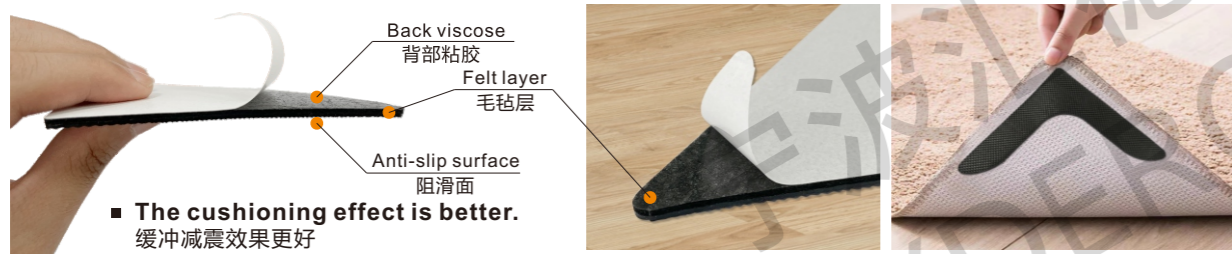

Part No.	Size	H	Colour
HDF-10030	100x100mm	2.5mm	●

Part No.	Size	H	Colour
HDF-12120	123x123mm	2.5mm	●

Part No.	Size	H	Colour
HDF-25130	25x130mm	2.5mm	●
HDF-30180	30x180mm	2.5mm	●

Part No.	Size	H	Colour
HDZ-10520	105x105mm	2mm	●