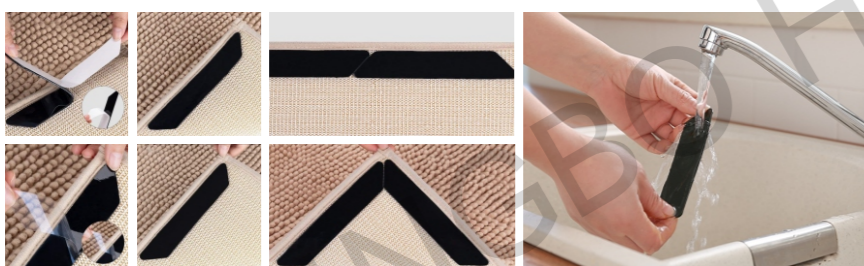

Both sides of the product are self-adhesive.
产品正反两面都带有自粘性

Part No.	Size	H	Colour
HDU-11033	100x100mm	2.5mm	● ● ●

Part No.	Size	H	Colour
HDU-12300	123x123mm	2.5mm	● ● ●

Part No.	Size	H	Colour
HDU-25132	25x130mm	2.5mm	● ● ●
HDU-30182	30x180mm	2.5mm	● ● ●

This kind of carpet anti-skid pad can be cut into any length at will. One side with viscose layer is attached to the four corners on the opposite side of the carpet. The other side is slightly viscous to increase resistance and has function of skid resistance.
此款地毯防滑垫可以随意切割长度，带有粘胶层的一面贴于地毯反面的四个角上，利用另一面微弱的粘性，增加阻力，起到阻滑作用