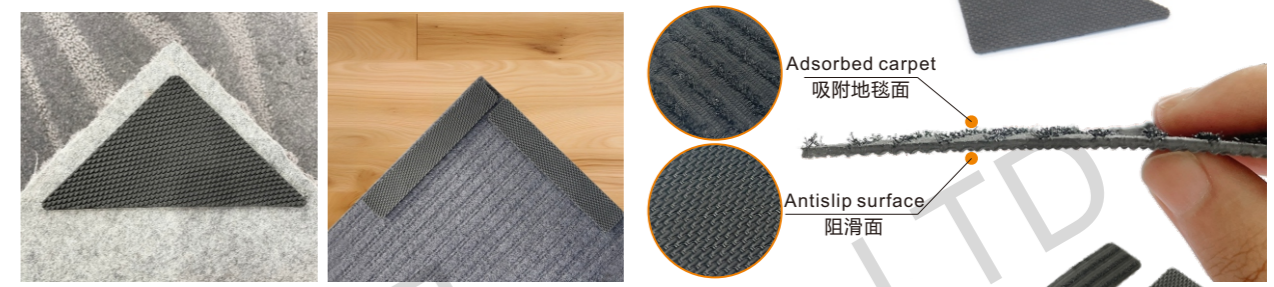

Part No.	Size	H	Colour
HDZ-30180	30x180mm	2mm	●

Part No.	L1	L2	W	H	Colour
HDT-19745	197mm	136mm	45mm	1.6mm	⊘

Part No.	Size	H	Colour
HDT-10012	100x100mm	1.2mm	⊘