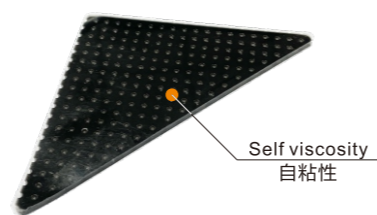

Part No.	Size	H	Colour
HDT-10120	100x100mm	1.2mm	⊘

Traceless Self-adhesive

Traceless Self-adhesive

Part No.	Size	H	Colour
HDU-10033	100x100mm	2.5mm	● ● ●
HDU-10525	105x105mm	2.5mm	● ● ●
HDU-11025	110x110mm	2.5mm	● ● ●

Both sides of the product are self-adhesive.
产品正反两面都带有自粘性

Part No.	Size	H	Colour
HDU-11033	100x100mm	2.5mm	● ● ●

Part No.	Size	H	Colour
HDU-12300	123x123mm	2.5mm	● ● ●

Part No.	Size	H	Colour
HDU-25132	25x130mm	2.5mm	● ● ●
HDU-30182	30x180mm	2.5mm	● ● ●

This kind of carpet anti-skid pad can be cut into any length at will. One side with viscose layer is attached to the four corners on the opposite side of the carpet. The other side is slightly viscous to increase resistance and has function of skid resistance.
此款地毯防滑垫可以随意切割长度，带有粘胶层的一面贴于地毯反面的四个角上，利用另一面微弱的粘性，增加阻力，起到阻滑作用