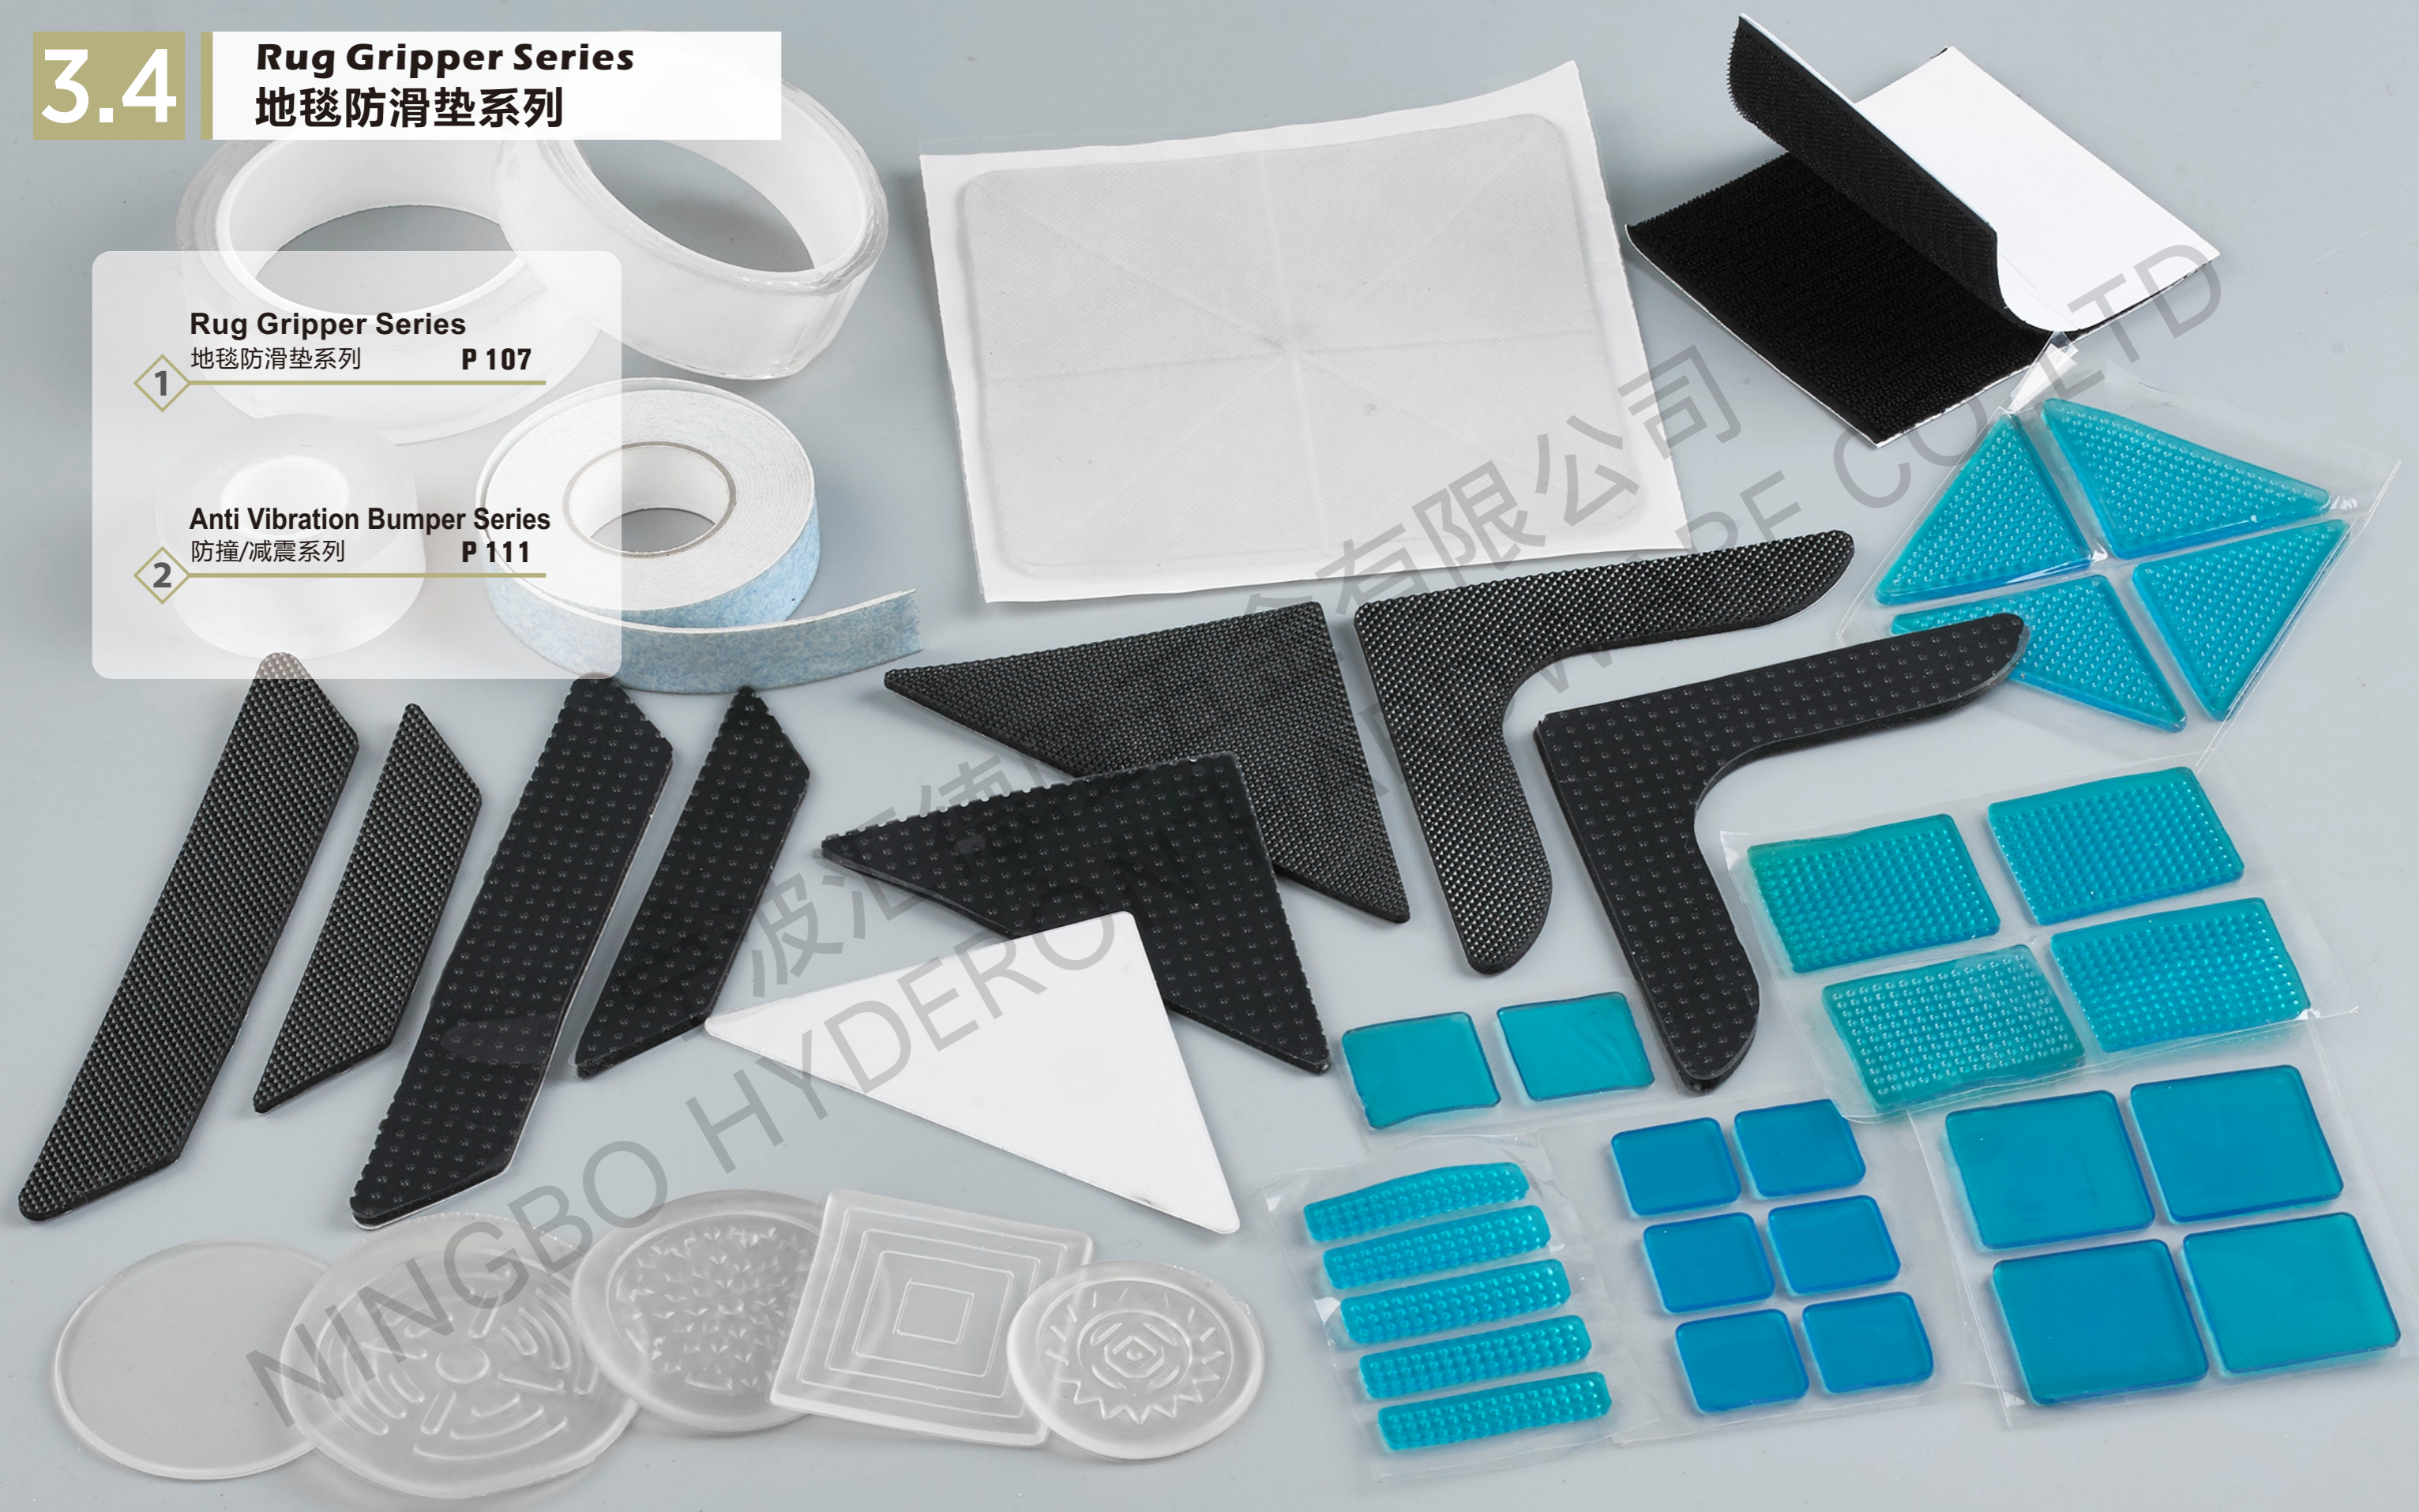

3.4

Rug Gripper Series 地毯防滑垫系列

1 **Rug Gripper Series**
地毯防滑垫系列 P 107

2 **Anti Vibration Bumper Series**
防撞/减震系列 P 111