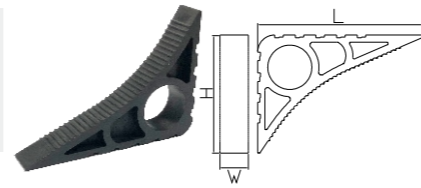

Part No.	Size	H	Hardness	Colour
HS-50296	50x29mm	6mm	75A	● ● ● ●

Part No.	Size	H	Hardness	Colour
HS-13029	130x85mm	29mm	70A	● ● ● ●

Part No.	Size	H	Hardness	Colour
HS-10229	102x29mm	29mm	70A	● ● ● ●

Part No.	Size	H	Hardness	Colour
HS-13032	130x51mm	32mm	70A	● ● ● ●

Part No.	Size	H	Hardness	Colour
HS-13527	135x42mm	27mm	70A	● ● ● ●

Door Wedge Series

Door Wedge Series

Part No.	Size	H	Hardness	Colour
HS-11883	118x20mm	83mm	70A	● ● ● ●

Part No.	Size	H	Hardness	Colour
HS-11568	115x20mm	68mm	70A	● ● ● ●

Part No.	Size	H	Hardness	Colour
HS-11367	113x52mm	67mm	70A	● ● ● ● ●

Part No.	L	W	H	Colour
HS-10008	100mm	20mm	8mm	● ● ● ●

Part No.	Size	H	Hardness	Colour
HS-50130	49x19mm	13mm	70A	● ● ● ●

■ Magnetic Hanging Door Wedge 磁性可挂式门堵