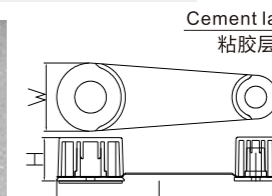

Part No.	Size	H	Hardness	Colour
HS-11367	113x52mm	67mm	70A	● ● ● ● ●

Part No.	L	W	H	Colour
HS-10008	100mm	20mm	8mm	● ● ● ●

Part No.	Size	H	Hardness	Colour
HS-50130	49x19mm	13mm	70A	● ● ● ●

■ Magnetic Hanging Door Wedge 磁性可挂式门堵

Part No.	D	H	Hardness	Colour
HS-70021	73mm	26.5mm	70A	● ● ● ●
HS-10040	100mm	40mm	70A	● ● ● ●

Round door block, can be used at different heights, according to the height of the door seam, rotate the product from low to high. 圆形门堵, 不同高度均可使用, 可根据门的缝隙高低, 把产品由低向高处旋转使用

Rotating function 具有旋转功能

■ Globular Door Stopper 球形门堵

Part No.	L	H	W	Colour
HS-51510	51mm	51mm	51mm	●

2 Fixed Door Wedge 固定门卡

Part No.	Size	H	Colour
HS-12537	125x36mm	38.5mm	●

Force the support point to the ground, play a role in the skid resistance. 受力使支撑点着地, 起到阻滑作用

Part No.	Size	H	Colour
HS-10521	105x32mm	21mm	● ● ● ●

Part No.	Size	H	Colour
HS-35980	35x98mm	24mm	● ●