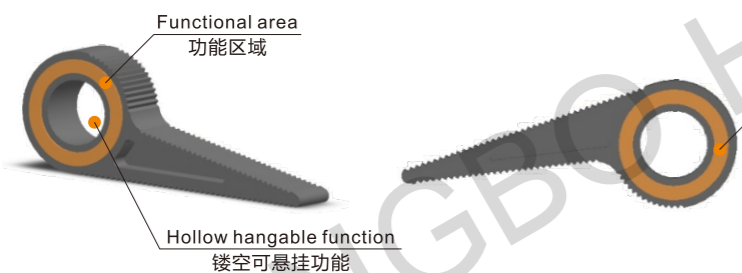

■ Magnetic Hanging Door Wedge 磁性可挂式门堵

Part No.	Size	H	Hardness	Colour
HS-12045	120x20mm	45mm	70A	● ● ● ●