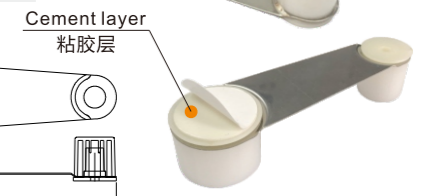

Part No.	D	H	Hardness	Colour
HS-70021	73mm	26.5mm	70A	● ● ● ●
HS-10040	100mm	40mm	70A	● ● ● ●

Round door block, can be used at different heights, according to the height of the door seam, rotate the product from low to high. 圆形门堵, 不同高度均可使用, 可根据门的缝隙高低, 把产品由低向高处旋转使用

Rotating function 具有旋转功能

■ Globular Door Stopper 球形门堵

Part No.	L	H	W	Colour
HS-51510	51mm	51mm	51mm	●

2 Fixed Door Wedge 固定门卡

Part No.	Size	H	Colour
HS-12537	125x36mm	38.5mm	●

Force the support point to the ground, play a role in the skid resistance. 受力使支撑点着地, 起到阻滑作用

Part No.	Size	H	Colour
HS-10521	105x32mm	21mm	● ● ● ●

Part No.	Size	H	Colour
HS-35980	35x98mm	24mm	● ●