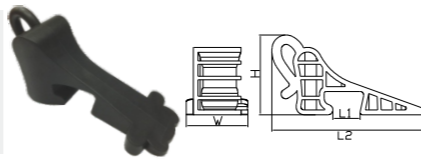

Part No.	Size	H	Hardness	Colour
HS-50296	50x29mm	6mm	75A	● ● ● ●

Part No.	Size	H	Hardness	Colour
HS-13029	130x85mm	29mm	70A	● ● ● ●

Part No.	Size	H	Hardness	Colour
HS-10229	102x29mm	29mm	70A	● ● ● ●

Part No.	Size	H	Hardness	Colour
HS-13032	130x51mm	32mm	70A	● ● ● ●

Part No.	Size	H	Hardness	Colour
HS-13527	135x42mm	27mm	70A	● ● ● ●

Door Wedge Series

Door Wedge Series

Part No.	Size	H	Hardness	Colour
HS-11883	118x20mm	83mm	70A	● ● ● ●

Part No.	Size	H	Hardness	Colour
HS-11568	115x20mm	68mm	70A	● ● ● ●

Part No.	Size	H	Hardness	Colour
HS-11367	113x52mm	67mm	70A	● ● ● ● ●

Part No.	L	W	H	Colour
HS-10008	100mm	20mm	8mm	● ● ● ●

Part No.	Size	H	Hardness	Colour
HS-50130	49x19mm	13mm	70A	● ● ● ●

■ Magnetic Hanging Door Wedge 磁性可挂式门堵