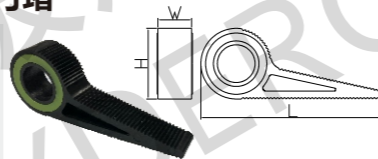

■ Magnetic Hanging Door Wedge 磁性可挂式门堵

Part No.	Size	H	Hardness	Colour
HS-12045	120x20mm	45mm	70A	● ● ● ●

1. Available in four specifications 可选四种规格
1. 1 Fluorescent function 荧光功能
  2. 2 Magnetic film 磁性软片
  3. 3 Multicolour 彩色
  4. 4 No function 无功能