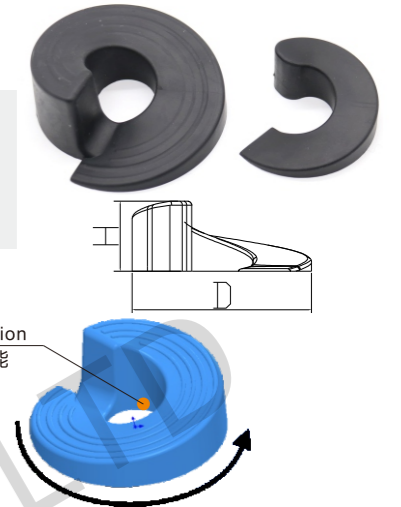

This method can be used when the door gap is low, such as interior doors. 门缝偏低的可以使用这种方式, 如室内房门

This method can be used when the door gap is high, such as exterior door. 门缝偏高的可以使用第二种方式, 如室外房门

■ Rotary Door Wedge 旋转门堵

Part No.	D	H	Hardness	Colour
HS-70021	73mm	26.5mm	70A	● ● ● ●
HS-10040	100mm	40mm	70A	● ● ● ●

Round door block, can be used at different heights, according to the height of the door seam, rotate the product from low to high. 圆形门堵, 不同高度均可使用, 可根据门的缝隙高低, 把产品由低向高处旋转使用

Rotating function 具有旋转功能

■ Globular Door Stopper 球形门堵

Part No.	L	H	W	Colour
HS-51510	51mm	51mm	51mm	●

2 Fixed Door Wedge 固定门卡

Part No.	Size	H	Colour
HS-12537	125x36mm	38.5mm	●

Force the support point to the ground, play a role in the skid resistance. 受力使支撑点着地, 起到阻滑作用

Part No.	Size	H	Colour
HS-10521	105x32mm	21mm	● ● ● ●

Part No.	Size	H	Colour
HS-35980	35x98mm	24mm	● ●