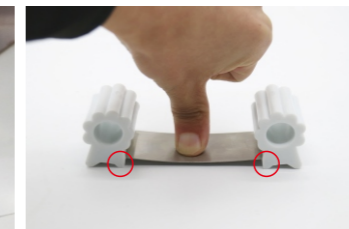

Part No.	D	H	Hardness	Colour
HS-70021	73mm	26.5mm	70A	● ● ● ●
HS-10040	100mm	40mm	70A	● ● ● ●

Round door block, can be used at different heights, according to the height of the door seam, rotate the product from low to high. 圆形门堵, 不同高度均可使用, 可根据门的缝隙高低, 把产品由低向高处旋转使用

Rotating function 具有旋转功能

■ Globular Door Stopper 球形门堵

Part No.	L	H	W	Colour
HS-51510	51mm	51mm	51mm	●

2 Fixed Door Wedge 固定门卡

Part No.	Size	H	Colour
HS-12537	125x36mm	38.5mm	●

Force the support point to the ground, play a role in the skid resistance. 受力使支撑点着地, 起到阻滑作用