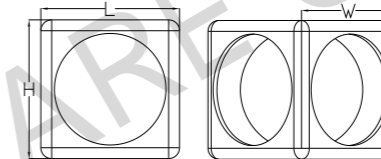

■ Globular Door Stopper 球形门堵

Part No.	L	H	W	Colour
HS-51510	51mm	51mm	51mm	●