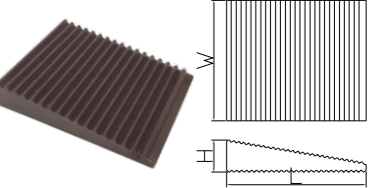

Part No.	Size	H	Hardness	Colour
HS-11080	110x80mm	30mm	70A	● ● ● ●

Part No.	Size	H	Hardness	Colour
HS-95550	95x50mm	20mm	70A	● ● ● ●

Part No.	Size	H	Hardness	Colour
HS-10420	100x40mm	20mm	70A	● ● ● ●

Part No.	Size	H	Hardness	Colour
HS-12535	125x35mm	40mm	70A	● ● ● ●

Part No.	Size	H	Hardness	Colour
HS-70016	70x60mm	16mm	70A	● ● ● ●
HS-50410	51x40mm	10mm	70A	● ● ● ●

Part No.	Size	H	Hardness	Colour
HS-15621	156x35mm	21mm	70A	● ● ● ●

Part No.	Size	H	Hardness	Colour
HS-45140	45x30mm	14mm	75A	● ● ● ●
HS-65140	65x30mm	14mm	75A	● ● ● ●