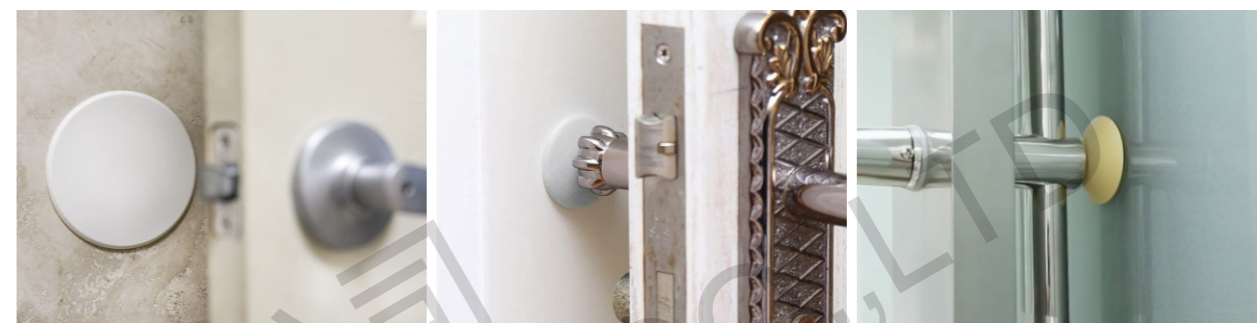

■ Good resilience.
具有良好的回弹性

Part No.	Dia.	H	Colour
HS-22090	22mm	9mm	○ ● ● ● ● ●
HS-30090	30mm	9mm	○ ● ● ● ● ●
HS-40080	40mm	8mm	○ ● ● ● ● ●
HS-60090	60mm	9mm	○ ● ● ● ● ●
HS-80090	80mm	8mm	○ ● ● ● ● ●

Part No.	Dia.	H	Colour
HS-4012	40mm	10mm	○ ● ● ● ● ●
HS-6015	60mm	15mm	○ ● ● ● ● ●

Part No.	Dia.	H	Colour
HS-3013	30mm	13mm	○ ● ● ● ● ●
HS-4010	40mm	10mm	○ ● ● ● ● ●

Part No.	Dia.	H	Colour
HS-2215	22mm	15mm	○ ● ● ● ● ●