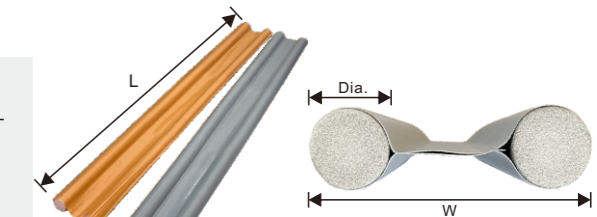

■ Product model:
产品型号:

3 Door Bottom Sealing Strip 门底密封条

Part No.	W	H	L	Colour	Material
HMJ-60300	6mm	3mm	6m	● ● ○ ●	PVC
HMJ-90300	9mm	3mm	6m	● ● ○ ●	PVC
HMJ-12300	12mm	3mm	6m	● ● ○ ●	PVC
HMJ-12600	12mm	6mm	6m	● ● ○ ●	PVC

Part No.	Dia.	L	W	Colour
HMF-D30950	Ø 30mm	950mm	75mm	● ○ ● ● ● ●

Part No.	Dia.	L	W	Colour
HMF-B25950	Ø 25mm	950mm	96mm	● ○ ● ● ● ●
HMF-B30950	Ø 30mm	950mm	110mm	● ○ ● ● ● ●

Part No.	Dia.	L	W	Colour
HMF-N25950	Ø 25mm	950mm	96mm	● ○ ● ● ● ●
HMF-N30950	Ø 30mm	950mm	110mm	● ○ ● ● ● ●

Part No.	Dia.	L	W	Colour
HMF-25950	Ø 25mm	950mm	96mm	● ○ ● ● ● ● ● ●
HMF-30950	Ø 30mm	950mm	110mm	● ○ ● ● ● ● ● ●

Part No.	W	L	Colour
HT-25000	25mm	3m	<input type="checkbox"/> <input type="checkbox"/> <input type="checkbox"/> <input type="checkbox"/> <input type="checkbox"/> <input type="checkbox"/>
HT-35000	35mm	3m	<input type="checkbox"/> <input type="checkbox"/> <input type="checkbox"/> <input type="checkbox"/> <input type="checkbox"/> <input type="checkbox"/>
HT-45000	45mm	3m	<input type="checkbox"/> <input type="checkbox"/> <input type="checkbox"/> <input type="checkbox"/> <input type="checkbox"/> <input type="checkbox"/>