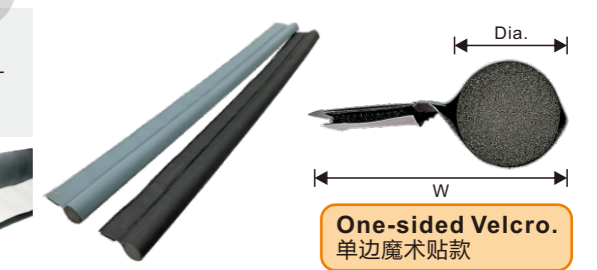

Part No.	Dia.	L	W	Colour
HMF-D30950	Ø 30mm	950mm	75mm	● ○ ● ● ● ●

Part No.	Dia.	L	W	Colour
HMF-B25950	Ø 25mm	950mm	96mm	● ○ ● ● ● ●
HMF-B30950	Ø 30mm	950mm	110mm	● ○ ● ● ● ●

Part No.	Dia.	L	W	Colour
HMF-N25950	Ø 25mm	950mm	96mm	● ○ ● ● ● ●
HMF-N30950	Ø 30mm	950mm	110mm	● ○ ● ● ● ●

Part No.	Dia.	L	W	Colour
HMF-25950	Ø 25mm	950mm	96mm	● ○ ● ● ● ● ● ●
HMF-30950	Ø 30mm	950mm	110mm	● ○ ● ● ● ● ● ●