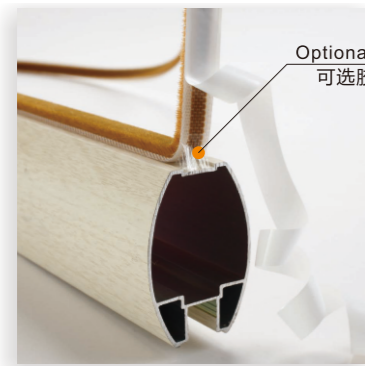

P 147

4

宁波汇德隆五金有限公司
NINGBO HARE HARDWARE CO., LTD.

1 Doors And Windows Sealing Strip Series 门窗密封系列

Part No.	W	H	L	PAD	Colour
HL-70500	7mm	5mm	250m	250cmx2	● ○ ● ● ● ●
HL-70600	7mm	6mm	250m	250cmx2	● ○ ● ● ● ●
HL-70800	7mm	8mm	250m	250cmx2	● ○ ● ● ● ●
HL-90400	9mm	4mm	200m	250cmx2	● ○ ● ● ● ●
HL-90500	9mm	5mm	200m	250cmx2	● ○ ● ● ● ●
HL-13800	13mm	8mm	180m	250cmx2	● ○ ● ● ● ●