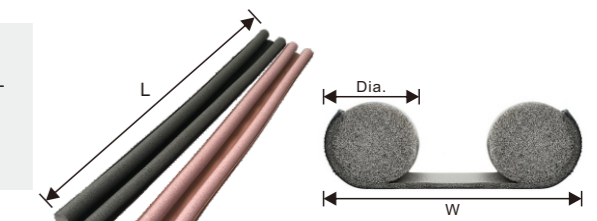

Part No.	Dia.	L	W	Colour
HMF-D30950	Ø 30mm	950mm	75mm	● ○ ● ● ● ●

Part No.	Dia.	L	W	Colour
HMF-B25950	Ø 25mm	950mm	96mm	● ○ ● ● ● ●
HMF-B30950	Ø 30mm	950mm	110mm	● ○ ● ● ● ●

Part No.	Dia.	L	W	Colour
HMF-N25950	Ø 25mm	950mm	96mm	● ○ ● ● ● ●
HMF-N30950	Ø 30mm	950mm	110mm	● ○ ● ● ● ●

Part No.	Dia.	L	W	Colour
HMF-25950	Ø 25mm	950mm	96mm	● ○ ● ● ● ● ● ●
HMF-30950	Ø 30mm	950mm	110mm	● ○ ● ● ● ● ● ●