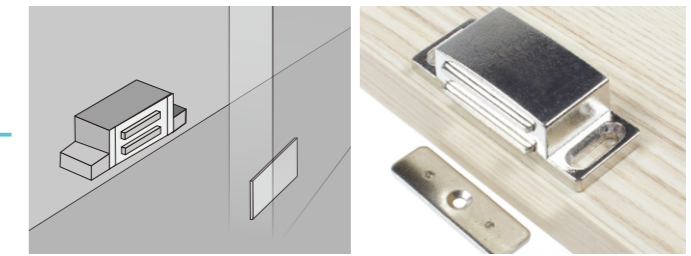

4.5

Magnetic Catches 柜吸系列

Magnetic Catches 柜吸系列

HX-2710 (2pcs)
46x15x13.5mm
2pcs per card

HX-273C (2pcs)
∅14x16.6mm
2pcs per card

HX-275A (2pcs)
46x16x14mm
2pcs per card

HX-275B (2pcs)
45x12.5x12mm
2pcs per card

HX-275C (2pcs)
30.5x13.5x10.5mm
2pcs per card

HX-2770 (2pcs)
60.4x16.5x17mm
2pcs per card

HX-2780 (2pcs)
70x15.8x13.3mm
2pcs per card

HX-278B (2pcs)
73x15.5x12.5mm
2pcs per card

HX-2790 (2pcs)
44.2x37.7x13.5mm
2pcs per card

HX-1000 (2pcs)
50.8x23.8x12.3mm
2pcs per card

HX-555P (2pcs)
28x16.5x10.6mm
2pcs per card

HX-10310 (2pcs)
49x16x15mm
2pcs per card

HX-3010 (2pcs)
50.5x17.6x13.1mm
2pcs per card

HX-3020 (2pcs)
38.5x12.5x17.5mm
2pcs per card