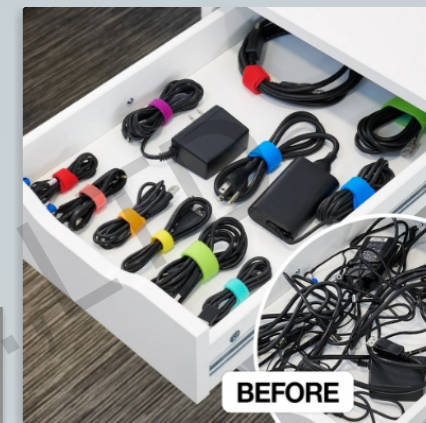

5.4

Hook And Loop Products Series 魔术贴系列

Hook And Loop Products

魔术贴系列

Part No.	Size	Content	Colour
HMS-19530	19x53mm	4 Sets	○
HMS-19700	19x70mm	4 Sets	○
HMS-19920	19x92mm	3 Sets	○
HMS-25900	25x90mm	2 Sets	○