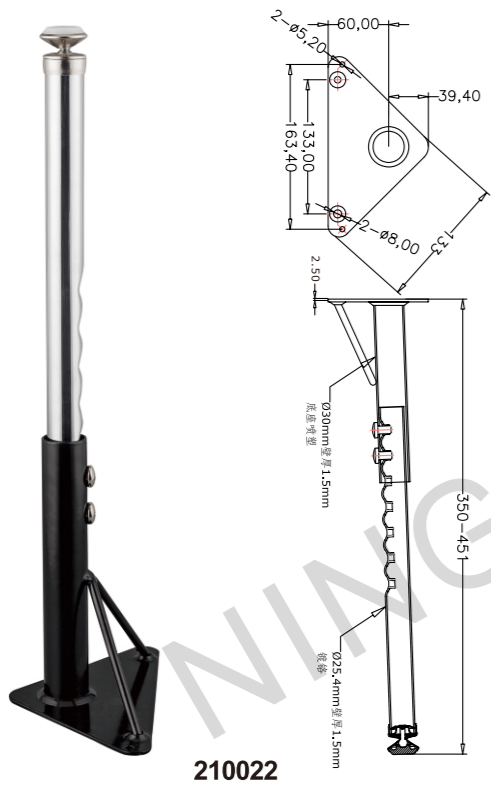

7

Table Leg Series
桌腿系列

1 Part No. Adjustable height
210020 470-699mm

210020

2 Part No. Adjustable height
210021 545-672mm

210021

5 Part No. Adjustable height
210013 547-750mm

210013

6 Part No. Adjustable height
210019 481-709mm

210019

3 Part No. Adjustable height
210022 350-451mm

210022

4 Part No. Adjustable height
210014 547-750mm

210014

7 Part No. Adjustable height
210023 656-808mm

210023

8 Part No. Adjustable height
210025 378-580mm

210025

9

Part No. Adjustable height
210024 710-786mm

210024

12

Part No. Adjustable height
210028 535-738mm

210028

13

Part No. Adjustable height
210029 485-738mm

210029

10

Part No. Adjustable height
210026 540-845mm

210026

11

Part No. Height
210027 736.5mm