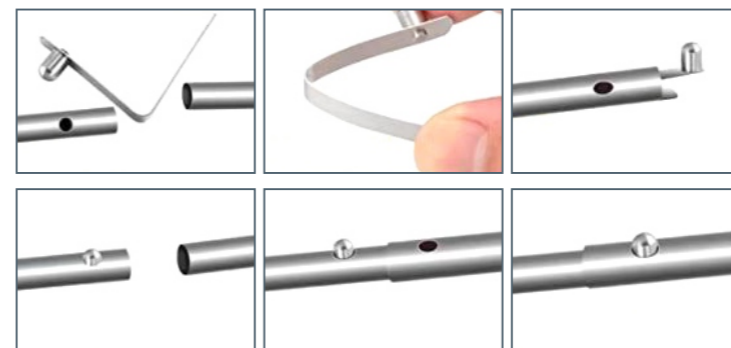

13

Part No. Adjustable height
210029 485-738mm

210029

10

Part No. Adjustable height
210026 540-845mm

210026

11

Part No. Height
210027 736.5mm

210027

Please Turn To P 129-130 For
Button Spring Snap Clip.
查看V型弹簧扣尺寸请翻至P 131-132