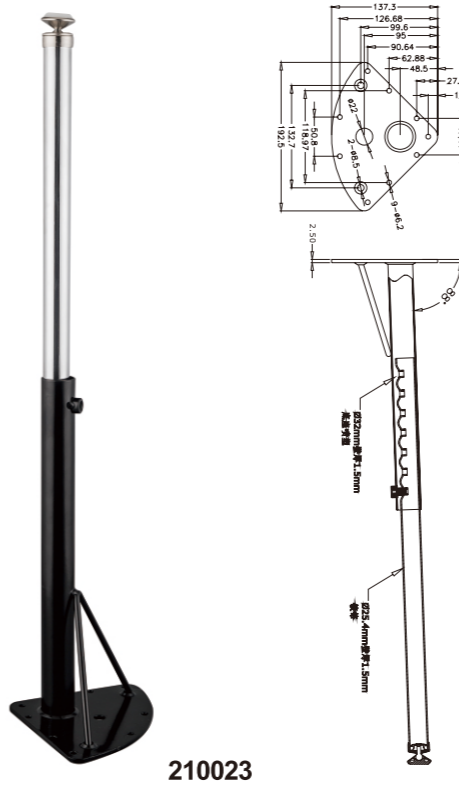

7

Table Leg Series
桌腿系列

1 Part No. Adjustable height
210020 470-699mm

210020

2 Part No. Adjustable height
210021 545-672mm

210021

5 Part No. Adjustable height
210013 547-750mm

210013

6 Part No. Adjustable height
210019 481-709mm

210019

3 Part No. Adjustable height
210022 350-451mm

210022

4 Part No. Adjustable height
210014 547-750mm

210014

7 Part No. Adjustable height
210023 656-808mm

210023

8 Part No. Adjustable height
210025 378-580mm

210025

9

Part No. Adjustable height
210024 710-786mm

210024

12

Part No. Adjustable height
210028 535-738mm

210028

13

Part No. Adjustable height
210029 485-738mm

210029

10

Part No. Adjustable height
210026 540-845mm

210026

11

Part No. Height
210027 736.5mm