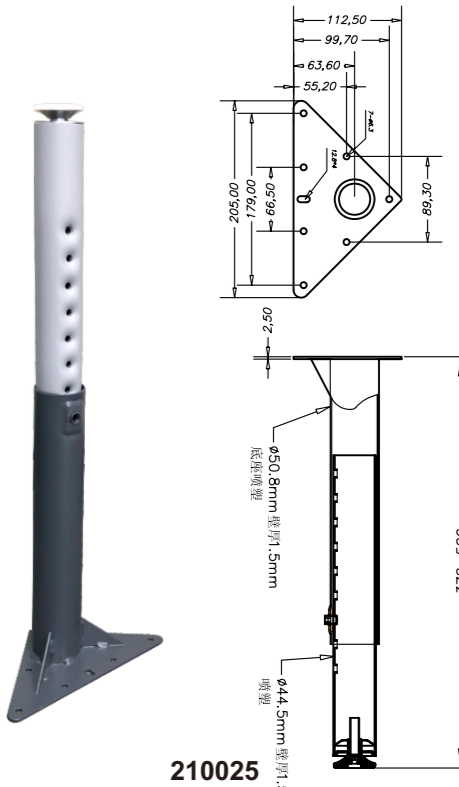

7

Table Leg Series
桌腿系列

1 Part No. Adjustable height
210020 470-699mm

210020

2 Part No. Adjustable height
210021 545-672mm

210021

5 Part No. Adjustable height
210013 547-750mm

210013

6 Part No. Adjustable height
210019 481-709mm

210019

3 Part No. Adjustable height
210022 350-451mm

210022

4 Part No. Adjustable height
210014 547-750mm

210014

7 Part No. Adjustable height
210023 656-808mm

210023

8 Part No. Adjustable height
210025 378-580mm

210025

9

Part No. Adjustable height
210024 710-786mm

210024

12

Part No. Adjustable height
210028 535-738mm

210028

13

Part No. Adjustable height
210029 485-738mm

210029

10

Part No. Adjustable height
210026 540-845mm

210026

11

Part No. Height
210027 736.5mm