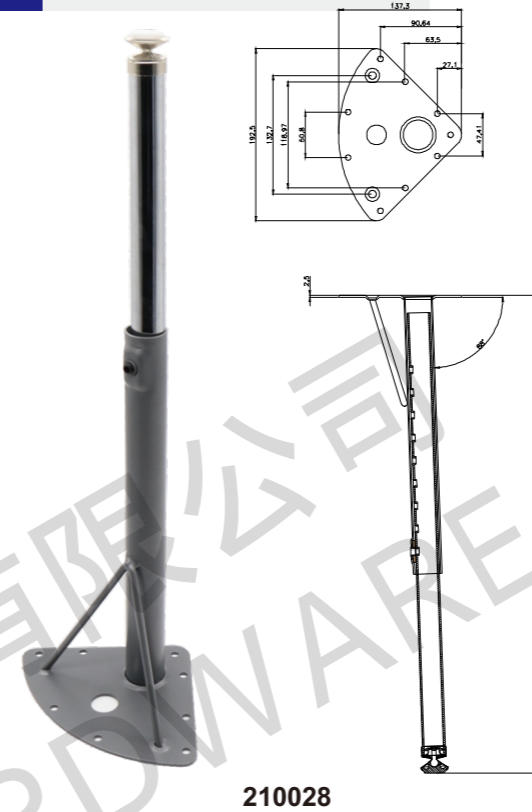

7

Table Leg Series
桌腿系列

1 Part No. Adjustable height
210020 470-699mm

210020

2 Part No. Adjustable height
210021 545-672mm

210021

5 Part No. Adjustable height
210013 547-750mm

210013

6 Part No. Adjustable height
210019 481-709mm

210019

3 Part No. Adjustable height
210022 350-451mm

210022

4 Part No. Adjustable height
210014 547-750mm

210014

7 Part No. Adjustable height
210023 656-808mm

210023

8 Part No. Adjustable height
210025 378-580mm

210025

9

Part No. Adjustable height
210024 710-786mm

210024

12

Part No. Adjustable height
210028 535-738mm

210028

13

Part No. Adjustable height
210029 485-738mm

210029

10

Part No. Adjustable height
210026 540-845mm

210026

11

Part No. Height
210027 736.5mm