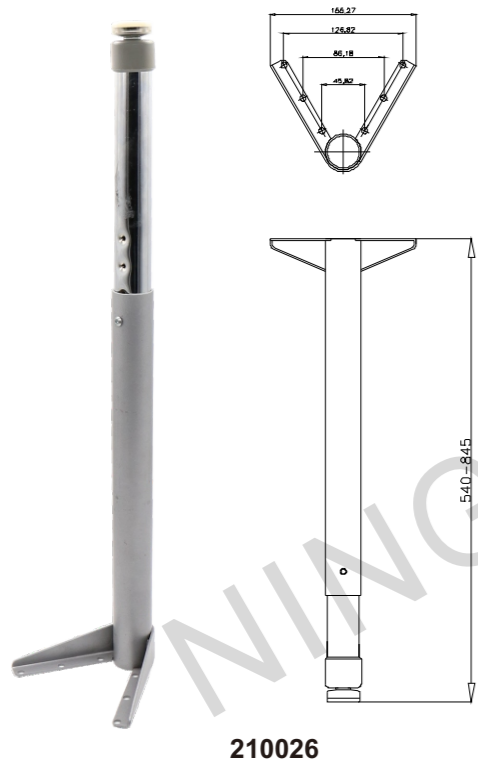

7

Table Leg Series
桌腿系列

1 Part No. Adjustable height
210020 470-699mm

210020

2 Part No. Adjustable height
210021 545-672mm

210021

5 Part No. Adjustable height
210013 547-750mm

210013

6 Part No. Adjustable height
210019 481-709mm

210019

3 Part No. Adjustable height
210022 350-451mm

210022

4 Part No. Adjustable height
210014 547-750mm

210014

7 Part No. Adjustable height
210023 656-808mm

210023

8 Part No. Adjustable height
210025 378-580mm

210025

9

Part No. Adjustable height
210024 710-786mm

210024

12

Part No. Adjustable height
210028 535-738mm

210028

13

Part No. Adjustable height
210029 485-738mm

210029

10

Part No. Adjustable height
210026 540-845mm

210026

11

Part No. Height
210027 736.5mm