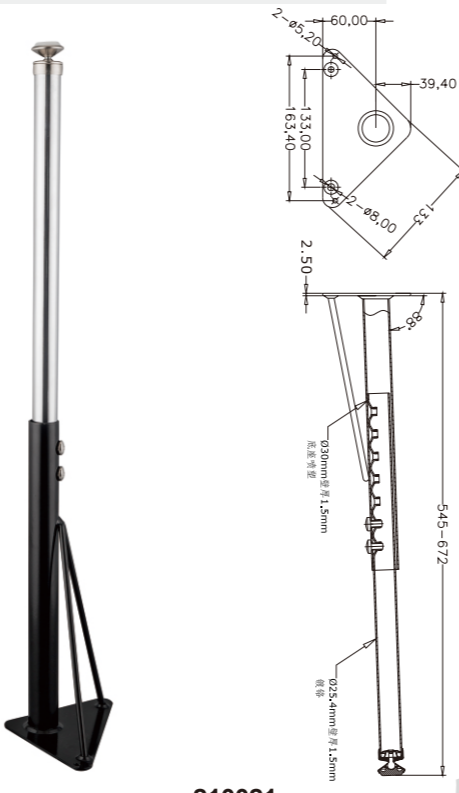

7

Table Leg Series
桌腿系列

1 Part No. Adjustable height
210020 470-699mm

210020

2 Part No. Adjustable height
210021 545-672mm

210021

5 Part No. Adjustable height
210013 547-750mm

210013

6 Part No. Adjustable height
210019 481-709mm

210019

3 Part No. Adjustable height
210022 350-451mm

210022

4 Part No. Adjustable height
210014 547-750mm

210014

7 Part No. Adjustable height
210023 656-808mm

210023

8 Part No. Adjustable height
210025 378-580mm

210025

9

Part No. Adjustable height
210024 710-786mm

210024

12

Part No. Adjustable height
210028 535-738mm

210028

13

Part No. Adjustable height
210029 485-738mm

210029

10

Part No. Adjustable height
210026 540-845mm

210026

11

Part No. Height
210027 736.5mm