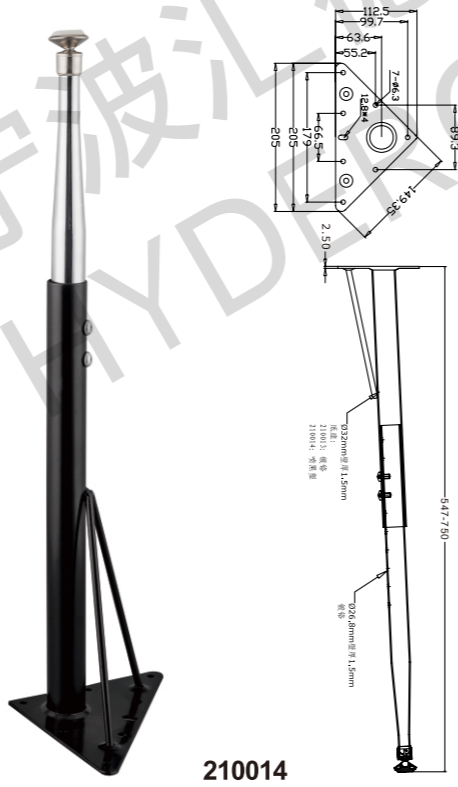

7

Table Leg Series
桌腿系列

1 Part No. Adjustable height
210020 470-699mm

210020

2 Part No. Adjustable height
210021 545-672mm

210021

5 Part No. Adjustable height
210013 547-750mm

210013

6 Part No. Adjustable height
210019 481-709mm

210019

3 Part No. Adjustable height
210022 350-451mm

210022

4 Part No. Adjustable height
210014 547-750mm

210014

7 Part No. Adjustable height
210023 656-808mm

210023

8 Part No. Adjustable height
210025 378-580mm

210025

9

Part No. Adjustable height
210024 710-786mm

210024

12

Part No. Adjustable height
210028 535-738mm

210028

13

Part No. Adjustable height
210029 485-738mm

210029

10

Part No. Adjustable height
210026 540-845mm

210026

11

Part No. Height
210027 736.5mm