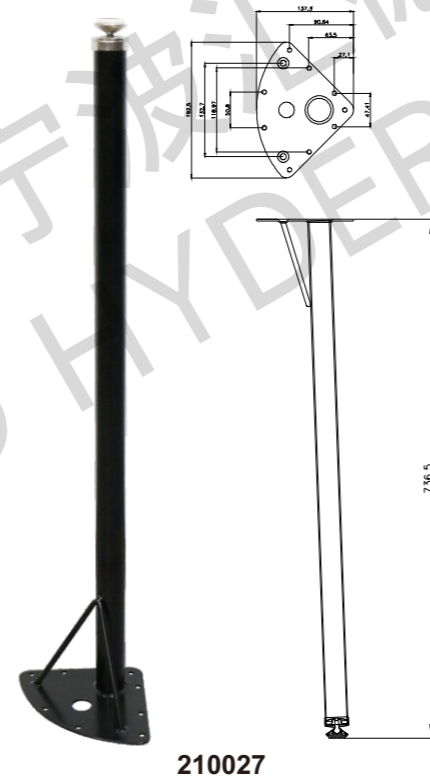

6 Part No. Adjustable height
210019 481-709mm

210019

3 Part No. Adjustable height
210022 350-451mm

210022

4 Part No. Adjustable height
210014 547-750mm

210014

7 Part No. Adjustable height
210023 656-808mm

210023

8 Part No. Adjustable height
210025 378-580mm

210025

9

Part No. Adjustable height
210024 710-786mm

210024

12

Part No. Adjustable height
210028 535-738mm

210028

13

Part No. Adjustable height
210029 485-738mm

210029

10

Part No. Adjustable height
210026 540-845mm

210026

11

Part No. Height
210027 736.5mm

210027

Please Turn To P 129-130 For
Button Spring Snap Clip.
查看V型弹簧扣尺寸请翻至P 131-132