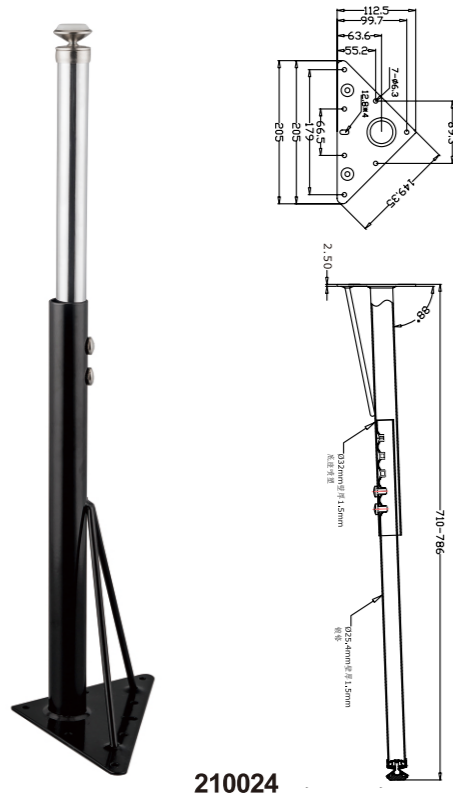

7

Table Leg Series
桌腿系列

1 Part No. Adjustable height
210020 470-699mm

210020

2 Part No. Adjustable height
210021 545-672mm

210021

5 Part No. Adjustable height
210013 547-750mm

210013

6 Part No. Adjustable height
210019 481-709mm

210019

3 Part No. Adjustable height
210022 350-451mm

210022

4 Part No. Adjustable height
210014 547-750mm

210014

7 Part No. Adjustable height
210023 656-808mm

210023

8 Part No. Adjustable height
210025 378-580mm

210025

9

Part No. Adjustable height
210024 710-786mm

210024

12

Part No. Adjustable height
210028 535-738mm

210028

13

Part No. Adjustable height
210029 485-738mm

210029

10

Part No. Adjustable height
210026 540-845mm

210026

11

Part No. Height
210027 736.5mm