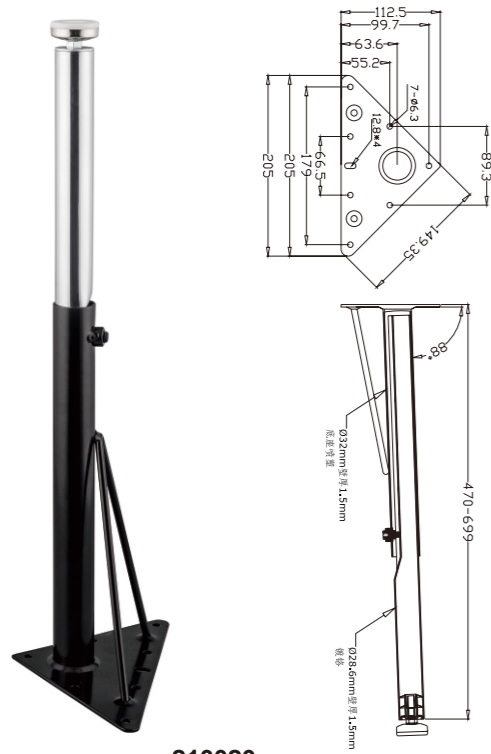

7

Table Leg Series
桌腿系列

1 Part No. Adjustable height
210020 470-699mm

210020

2 Part No. Adjustable height
210021 545-672mm

210021

5 Part No. Adjustable height
210013 547-750mm

210013

6 Part No. Adjustable height
210019 481-709mm

210019

3 Part No. Adjustable height
210022 350-451mm

210022

4 Part No. Adjustable height
210014 547-750mm

210014

7 Part No. Adjustable height
210023 656-808mm

210023

8 Part No. Adjustable height
210025 378-580mm

210025

9

Part No. Adjustable height
210024 710-786mm

210024

12

Part No. Adjustable height
210028 535-738mm

210028

13

Part No. Adjustable height
210029 485-738mm

210029

10

Part No. Adjustable height
210026 540-845mm

210026

11

Part No. Height
210027 736.5mm