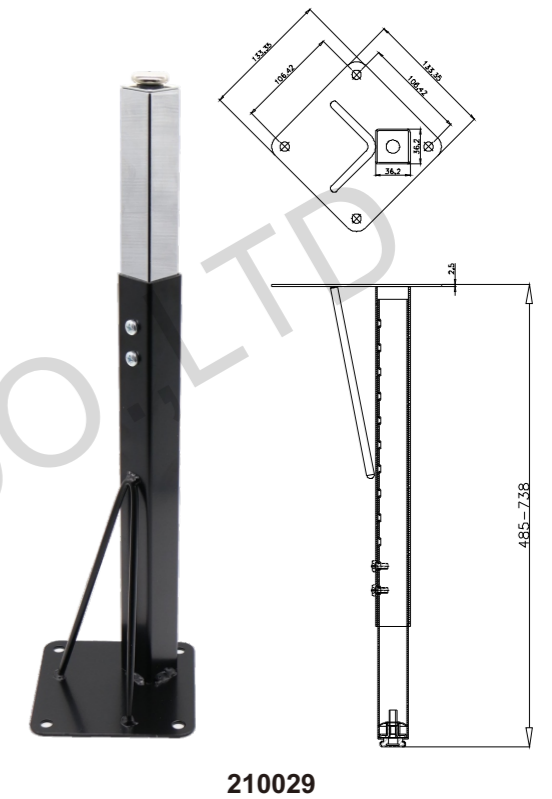

7

Table Leg Series
桌腿系列

1 Part No. Adjustable height
210020 470-699mm

210020

2 Part No. Adjustable height
210021 545-672mm

210021

5 Part No. Adjustable height
210013 547-750mm

210013

6 Part No. Adjustable height
210019 481-709mm

210019

3 Part No. Adjustable height
210022 350-451mm

210022

4 Part No. Adjustable height
210014 547-750mm

210014

7 Part No. Adjustable height
210023 656-808mm

210023

8 Part No. Adjustable height
210025 378-580mm

210025

9

Part No. Adjustable height
210024 710-786mm

210024

12

Part No. Adjustable height
210028 535-738mm

210028

13

Part No. Adjustable height
210029 485-738mm

210029

10

Part No. Adjustable height
210026 540-845mm

210026

11

Part No. Height
210027 736.5mm