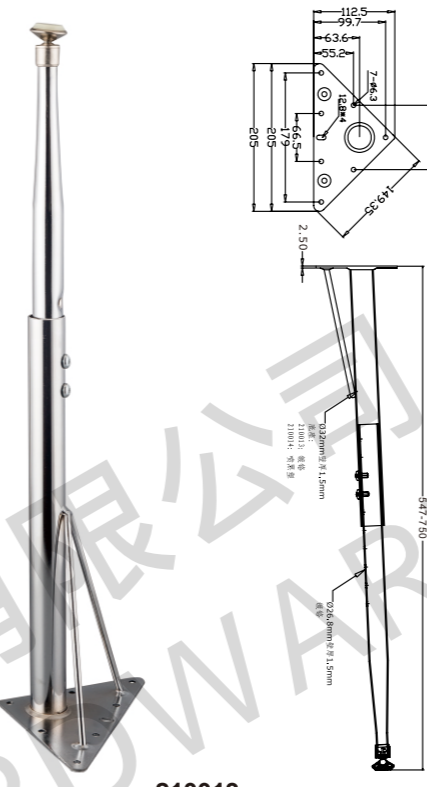

7

Table Leg Series
桌腿系列

1 Part No. Adjustable height
210020 470-699mm

210020

2 Part No. Adjustable height
210021 545-672mm

210021

5 Part No. Adjustable height
210013 547-750mm

210013

6 Part No. Adjustable height
210019 481-709mm

210019

3 Part No. Adjustable height
210022 350-451mm

210022

4 Part No. Adjustable height
210014 547-750mm

210014

7 Part No. Adjustable height
210023 656-808mm

210023

8 Part No. Adjustable height
210025 378-580mm

210025

9

Part No. Adjustable height
210024 710-786mm

210024

12

Part No. Adjustable height
210028 535-738mm

210028

13

Part No. Adjustable height
210029 485-738mm

210029

10

Part No. Adjustable height
210026 540-845mm

210026

11

Part No. Height
210027 736.5mm