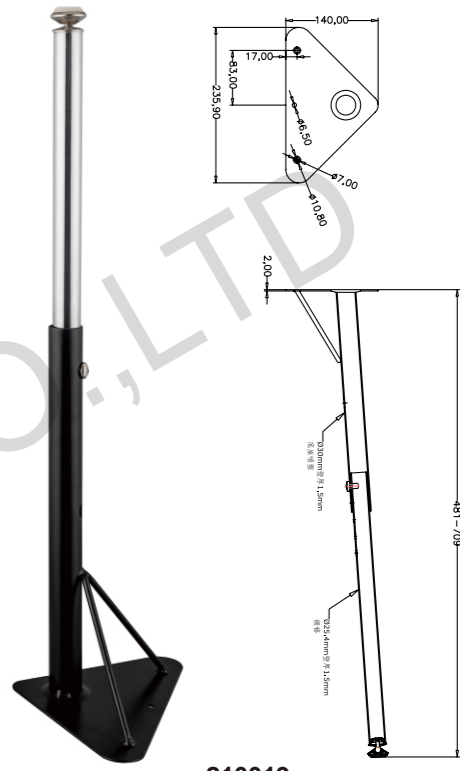

7

Table Leg Series
桌腿系列

1 Part No. Adjustable height
210020 470-699mm

210020

2 Part No. Adjustable height
210021 545-672mm

210021

5 Part No. Adjustable height
210013 547-750mm

210013

6 Part No. Adjustable height
210019 481-709mm

210019

3 Part No. Adjustable height
210022 350-451mm

210022

4 Part No. Adjustable height
210014 547-750mm

210014

7 Part No. Adjustable height
210023 656-808mm

210023

8 Part No. Adjustable height
210025 378-580mm

210025

9

Part No. Adjustable height
210024 710-786mm

210024

12

Part No. Adjustable height
210028 535-738mm

210028

13

Part No. Adjustable height
210029 485-738mm

210029

10

Part No. Adjustable height
210026 540-845mm

210026

11

Part No. Height
210027 736.5mm