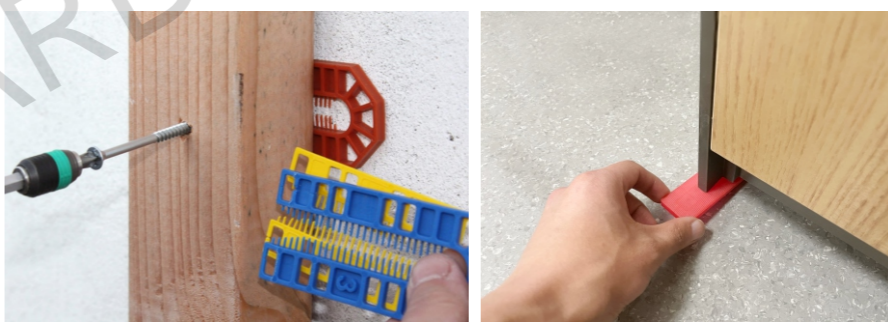

Part No.	L	W	H	Colour
HDK-55431	55mm	43mm	1mm	○●●●●●●●
HDK-55432	55mm	43mm	2mm	○●●●●●●●
HDK-55433	55mm	43mm	3mm	○●●●●●●●
HDK-55434	55mm	43mm	4mm	○●●●●●●●
HDK-55435	55mm	43mm	5mm	○●●●●●●●
HDK-55436	55mm	43mm	6mm	○●●●●●●●

Part No.	L	W	H	Colour
HDK-10251	100mm	25mm	1mm	○●●●●●●●
HDK-10252	100mm	25mm	2mm	○●●●●●●●
HDK-10253	100mm	25mm	3mm	○●●●●●●●
HDK-10254	100mm	25mm	4mm	○●●●●●●●
HDK-10255	100mm	25mm	5mm	○●●●●●●●
HDK-10256	100mm	25mm	6mm	○●●●●●●●