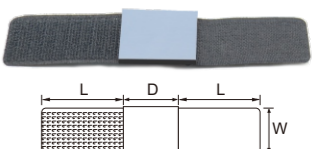

Part No.	Round	Square	L	D	W	Colour
U-143030	Ø18-35mm	18x18-35x35mm	55mm	36mm	30mm	● ○