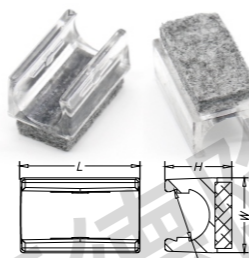

Part No.	Round	Square	L	D	W	Colour
U-143050	Ø18-35mm	18x18-35x35mm	55mm	36mm	30mm	● ○

Part No.	Size	D	H	L	Colour
140070	13-16mm	12.5mm	20.5mm	43mm	● ● ○
140071	19-22mm	17.5mm	28mm	48mm	● ● ○

Part No.	Size	D	H	L	Colour
U-141820	18-20mm	16mm	20.7mm	20.5mm	●
U-142022	20-22mm	18mm	23mm	21.6mm	●
U-142426	24-26mm	21mm	27.3mm	24.6mm	●
U-142830	28-30mm	23mm	30.4mm	30.5mm	●

Sled Base Felt Glide

Part No.	D	H	L	C	Colour
140010	1/2"(12.7mm)	22mm	45mm	3mm	☒ ●
140011	5/8"(16mm)	23mm	50mm	3mm	☒ ●
140012	3/4"(19mm)	24mm	50mm	3mm	☒ ●
140013	7/8"(22mm)	28mm	50mm	3mm	☒ ●
140014	1-1/8"(28.6mm)	30mm	50mm	3mm	☒ ●
140015	11.4mm	23mm	43mm	3mm	☒ ●
140016	1-1/4"(31.75mm)	35mm	50mm	3mm	☒ ●

Part No.	D	H	L	W	d	Colour
U-140020	1/2"(12.7mm)	20.8mm	31.6mm	18.2mm	5mm	☒ ●

Part No.	D	H	L	W	Colour
U-140040	1/2"(12.7mm)	17.5mm	28.5mm	17.6mm	☒ ●

Part No.	D	H	L	W	Colour
U-140060	1/2"(12.7mm)	17.5mm	28.5mm	17.6mm	☒ ●

Part No.	D	H	L	W	d	Colour
U-140080	1/2"(12.7mm)	16.6mm	31.6mm	17.6mm	5mm	☒ ●

Part No.	D	H	L	W	Colour
140050	1/2"(12.7mm)	15mm	28.6mm	17mm	● ○

Part No.	D	H	L	W	Colour
U-140100	22mm	22mm	45mm	29.8mm	☒ ●
U-140101	25mm	22mm	45mm	29.8mm	☒ ●