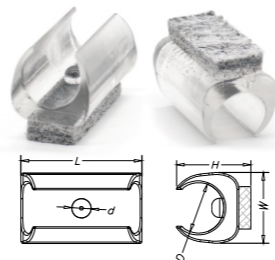

Part No.	Round	Square	L	D	W	Colour
U-143050	Ø18-35mm	18x18-35x35mm	55mm	36mm	30mm	● ○

Part No.	Size	D	H	L	Colour
140070	13-16mm	12.5mm	20.5mm	43mm	● ● ○
140071	19-22mm	17.5mm	28mm	48mm	● ● ○

Part No.	Size	D	H	L	Colour
U-141820	18-20mm	16mm	20.7mm	20.5mm	●
U-142022	20-22mm	18mm	23mm	21.6mm	●
U-142426	24-26mm	21mm	27.3mm	24.6mm	●
U-142830	28-30mm	23mm	30.4mm	30.5mm	●

Sled Base Felt Glide

Part No.	D	H	L	C	Colour
140010	1/2"(12.7mm)	22mm	45mm	3mm	☒ ●
140011	5/8"(16mm)	23mm	50mm	3mm	☒ ●
140012	3/4"(19mm)	24mm	50mm	3mm	☒ ●
140013	7/8"(22mm)	28mm	50mm	3mm	☒ ●
140014	1-1/8"(28.6mm)	30mm	50mm	3mm	☒ ●
140015	11.4mm	23mm	43mm	3mm	☒ ●
140016	1-1/4"(31.75mm)	35mm	50mm	3mm	☒ ●

Part No.	D	H	L	W	d	Colour
U-140020	1/2"(12.7mm)	20.8mm	31.6mm	18.2mm	5mm	☒ ●

Part No.	D	H	L	W	Colour
U-140040	1/2"(12.7mm)	17.5mm	28.5mm	17.6mm	☒ ●

Part No.	D	H	L	W	Colour
U-140060	1/2"(12.7mm)	17.5mm	28.5mm	17.6mm	☒ ●

Part No.	D	H	L	W	d	Colour
U-140080	1/2"(12.7mm)	16.6mm	31.6mm	17.6mm	5mm	☒ ●

Part No.	D	H	L	W	Colour
140050	1/2"(12.7mm)	15mm	28.6mm	17mm	● ○

Part No.	D	H	L	W	Colour
U-140100	22mm	22mm	45mm	29.8mm	☒ ●
U-140101	25mm	22mm	45mm	29.8mm	☒ ●