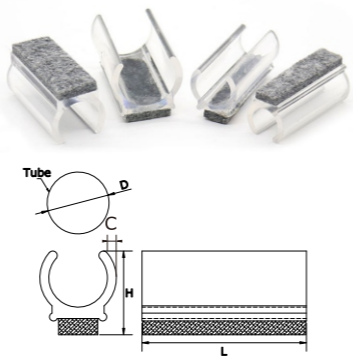

Part No.	Round	Square	L	D	W	Colour
U-143050	Ø18-35mm	18x18-35x35mm	55mm	36mm	30mm	● ○

Part No.	Size	D	H	L	Colour
140070	13-16mm	12.5mm	20.5mm	43mm	● ● ○
140071	19-22mm	17.5mm	28mm	48mm	● ● ○

Part No.	Size	D	H	L	Colour
U-141820	18-20mm	16mm	20.7mm	20.5mm	●
U-142022	20-22mm	18mm	23mm	21.6mm	●
U-142426	24-26mm	21mm	27.3mm	24.6mm	●
U-142830	28-30mm	23mm	30.4mm	30.5mm	●

Sled Base Felt Glide

Part No.	D	H	L	C	Colour
140010	1/2"(12.7mm)	22mm	45mm	3mm	☒ ●
140011	5/8"(16mm)	23mm	50mm	3mm	☒ ●
140012	3/4"(19mm)	24mm	50mm	3mm	☒ ●
140013	7/8"(22mm)	28mm	50mm	3mm	☒ ●
140014	1-1/8"(28.6mm)	30mm	50mm	3mm	☒ ●
140015	11.4mm	23mm	43mm	3mm	☒ ●
140016	1-1/4"(31.75mm)	35mm	50mm	3mm	☒ ●

Part No.	D	H	L	W	d	Colour
U-140020	1/2"(12.7mm)	20.8mm	31.6mm	18.2mm	5mm	☒ ●

Part No.	D	H	L	W	Colour
U-140040	1/2"(12.7mm)	17.5mm	28.5mm	17.6mm	☒ ●

Part No.	D	H	L	W	Colour
U-140060	1/2"(12.7mm)	17.5mm	28.5mm	17.6mm	☒ ●

Part No.	D	H	L	W	R	Colour
U-140140	22mm	12.5mm	37.5mm	24mm	43.5mm	☒ ●
U-140141	25mm	12.5mm	37.5mm	24mm	43.5mm	☒ ●