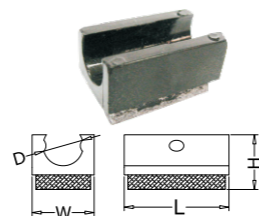

Sled Base Felt Glide

Part No.	D	H	L	C	Colour
140010	1/2"(12.7mm)	22mm	45mm	3mm	☒ ●
140011	5/8"(16mm)	23mm	50mm	3mm	☒ ●
140012	3/4"(19mm)	24mm	50mm	3mm	☒ ●
140013	7/8"(22mm)	28mm	50mm	3mm	☒ ●
140014	1-1/8"(28.6mm)	30mm	50mm	3mm	☒ ●
140015	11.4mm	23mm	43mm	3mm	☒ ●
140016	1-1/4"(31.75mm)	35mm	50mm	3mm	☒ ●

Part No.	D	H	L	W	d	Colour
U-140020	1/2"(12.7mm)	20.8mm	31.6mm	18.2mm	5mm	☒ ●

Part No.	D	H	L	W	Colour
U-140040	1/2"(12.7mm)	17.5mm	28.5mm	17.6mm	☒ ●

Part No.	D	H	L	W	Colour
U-140060	1/2"(12.7mm)	17.5mm	28.5mm	17.6mm	☒ ●

Part No.	D	H	L	W	d	Colour
U-140080	1/2"(12.7mm)	16.6mm	31.6mm	17.6mm	5mm	☒ ●

Part No.	D	H	L	W	Colour
140050	1/2"(12.7mm)	15mm	28.6mm	17mm	● ○

Part No.	D	H	L	W	Colour
U-140100	22mm	22mm	45mm	29.8mm	☒ ●
U-140101	25mm	22mm	45mm	29.8mm	☒ ●

Part No.	D	H	L	W	Colour
U-140110	15mm	22mm	46mm	21mm	☒ ●

Part No.	D	H	L	W	h	R	Colour
U-140120	22mm	21.5mm	49.5mm	25.5mm	12.5mm	62.7mm	☒ ●
U-140121	25mm	21.5mm	49.5mm	25.5mm	12.5mm	62.7mm	☒ ●

Part No.	D	H	L	W	h	R	Colour
U-140130	15mm	20.5mm	60mm	13.5mm	9.8mm	38mm	☒ ●