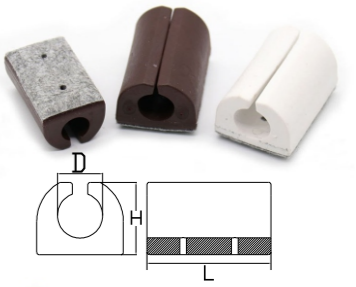

9

Sled Base Glide Series
雪橇底管夹系列

Part No.	Round	Square	L	D	W	Colour
U-143030	Ø18-35mm	18x18-35x35mm	55mm	36mm	30mm	● ○

Part No.	Round	Square	L	D	W	Colour
U-143040	Ø18-35mm	18x18-35x35mm	55mm	36mm	30mm	● ○

Part No.	Round	Square	L	D	W	Colour
U-143050	Ø18-35mm	18x18-35x35mm	55mm	36mm	30mm	● ○

Part No.	Size	D	H	L	Colour
140070	13-16mm	12.5mm	20.5mm	43mm	● ● ○
140071	19-22mm	17.5mm	28mm	48mm	● ● ○

Part No.	Size	D	H	L	Colour
U-141820	18-20mm	16mm	20.7mm	20.5mm	●
U-142022	20-22mm	18mm	23mm	21.6mm	●
U-142426	24-26mm	21mm	27.3mm	24.6mm	●
U-142830	28-30mm	23mm	30.4mm	30.5mm	●

Part No.	D	H	L	W	d	Colour
U-140020	1/2"(12.7mm)	20.8mm	31.6mm	18.2mm	5mm	☒ ●

Part No.	D	H	L	W	Colour
U-140040	1/2"(12.7mm)	17.5mm	28.5mm	17.6mm	☒ ●

Part No.	D	H	L	W	Colour
U-140060	1/2"(12.7mm)	17.5mm	28.5mm	17.6mm	☒ ●

Part No.	D	H	L	W	R	Colour
U-140140	22mm	12.5mm	37.5mm	24mm	43.5mm	☒ ●
U-140141	25mm	12.5mm	37.5mm	24mm	43.5mm	☒ ●