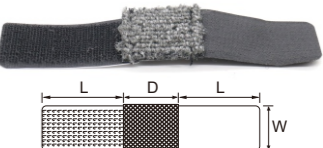

9

Sled Base Glide Series
雪橇底管夹系列

Part No.	Round	Square	L	D	W	Colour
U-143030	Ø18-35mm	18x18-35x35mm	55mm	36mm	30mm	● ○

Part No.	Round	Square	L	D	W	Colour
U-143040	Ø18-35mm	18x18-35x35mm	55mm	36mm	30mm	● ○

Part No.	Round	Square	L	D	W	Colour
U-143050	Ø18-35mm	18x18-35x35mm	55mm	36mm	30mm	● ○

Part No.	Size	D	H	L	Colour
140070	13-16mm	12.5mm	20.5mm	43mm	● ● ○
140071	19-22mm	17.5mm	28mm	48mm	● ● ○

Part No.	Size	D	H	L	Colour
U-141820	18-20mm	16mm	20.7mm	20.5mm	●
U-142022	20-22mm	18mm	23mm	21.6mm	●
U-142426	24-26mm	21mm	27.3mm	24.6mm	●
U-142830	28-30mm	23mm	30.4mm	30.5mm	●

Sled Base Felt Glide

Part No.	D	H	L	C	Colour
140010	1/2"(12.7mm)	22mm	45mm	3mm	☒ ●
140011	5/8"(16mm)	23mm	50mm	3mm	☒ ●
140012	3/4"(19mm)	24mm	50mm	3mm	☒ ●
140013	7/8"(22mm)	28mm	50mm	3mm	☒ ●
140014	1-1/8"(28.6mm)	30mm	50mm	3mm	☒ ●
140015	11.4mm	23mm	43mm	3mm	☒ ●
140016	1-1/4"(31.75mm)	35mm	50mm	3mm	☒ ●

Part No.	D	H	L	W	R	Colour
U-140140	22mm	12.5mm	37.5mm	24mm	43.5mm	☒ ●
U-140141	25mm	12.5mm	37.5mm	24mm	43.5mm	☒ ●