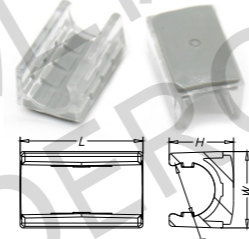

Part No.	Round	Square	L	D	W	Colour
U-143050	Ø18-35mm	18x18-35x35mm	55mm	36mm	30mm	● ○

Part No.	Size	D	H	L	Colour
140070	13-16mm	12.5mm	20.5mm	43mm	● ● ○
140071	19-22mm	17.5mm	28mm	48mm	● ● ○

Part No.	Size	D	H	L	Colour
U-141820	18-20mm	16mm	20.7mm	20.5mm	●
U-142022	20-22mm	18mm	23mm	21.6mm	●
U-142426	24-26mm	21mm	27.3mm	24.6mm	●
U-142830	28-30mm	23mm	30.4mm	30.5mm	●

Sled Base Felt Glide

Part No.	D	H	L	C	Colour
140010	1/2"(12.7mm)	22mm	45mm	3mm	☒ ●
140011	5/8"(16mm)	23mm	50mm	3mm	☒ ●
140012	3/4"(19mm)	24mm	50mm	3mm	☒ ●
140013	7/8"(22mm)	28mm	50mm	3mm	☒ ●
140014	1-1/8"(28.6mm)	30mm	50mm	3mm	☒ ●
140015	11.4mm	23mm	43mm	3mm	☒ ●
140016	1-1/4"(31.75mm)	35mm	50mm	3mm	☒ ●

Part No.	D	H	L	W	d	Colour
U-140020	1/2"(12.7mm)	20.8mm	31.6mm	18.2mm	5mm	☒ ●

Part No.	D	H	L	W	Colour
U-140040	1/2"(12.7mm)	17.5mm	28.5mm	17.6mm	☒ ●

Part No.	D	H	L	W	Colour
U-140060	1/2"(12.7mm)	17.5mm	28.5mm	17.6mm	☒ ●

Part No.	D	H	L	W	d	Colour
U-140080	1/2"(12.7mm)	16.6mm	31.6mm	17.6mm	5mm	☒ ●

Part No.	D	H	L	W	Colour
140050	1/2"(12.7mm)	15mm	28.6mm	17mm	● ○

Part No.	D	H	L	W	Colour
U-140100	22mm	22mm	45mm	29.8mm	☒ ●
U-140101	25mm	22mm	45mm	29.8mm	☒ ●