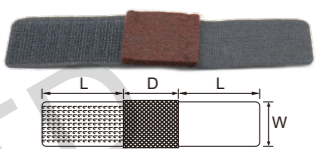

Part No.	Round	Square	L	D	W	Colour
U-143050	Ø18-35mm	18x18-35x35mm	55mm	36mm	30mm	● ○

Part No.	Size	D	H	L	Colour
140070	13-16mm	12.5mm	20.5mm	43mm	● ● ○
140071	19-22mm	17.5mm	28mm	48mm	● ● ○

Part No.	Size	D	H	L	Colour
U-141820	18-20mm	16mm	20.7mm	20.5mm	●
U-142022	20-22mm	18mm	23mm	21.6mm	●
U-142426	24-26mm	21mm	27.3mm	24.6mm	●
U-142830	28-30mm	23mm	30.4mm	30.5mm	●

Part No.	D	H	L	W	d	Colour
U-140020	1/2"(12.7mm)	20.8mm	31.6mm	18.2mm	5mm	☒ ●

Part No.	D	H	L	W	Colour
U-140040	1/2"(12.7mm)	17.5mm	28.5mm	17.6mm	☒ ●

Part No.	D	H	L	W	Colour
U-140060	1/2"(12.7mm)	17.5mm	28.5mm	17.6mm	☒ ●

Part No.	D	H	L	W	d	Colour
U-140080	1/2"(12.7mm)	16.6mm	31.6mm	17.6mm	5mm	☒ ●

Part No.	D	H	L	W	Colour
140050	1/2"(12.7mm)	15mm	28.6mm	17mm	● ○

Part No.	D	H	L	W	Colour
U-140100	22mm	22mm	45mm	29.8mm	☒ ●
U-140101	25mm	22mm	45mm	29.8mm	☒ ●

Part No.	D	H	L	W	R	Colour
U-140140	22mm	12.5mm	37.5mm	24mm	43.5mm	☒ ●
U-140141	25mm	12.5mm	37.5mm	24mm	43.5mm	☒ ●